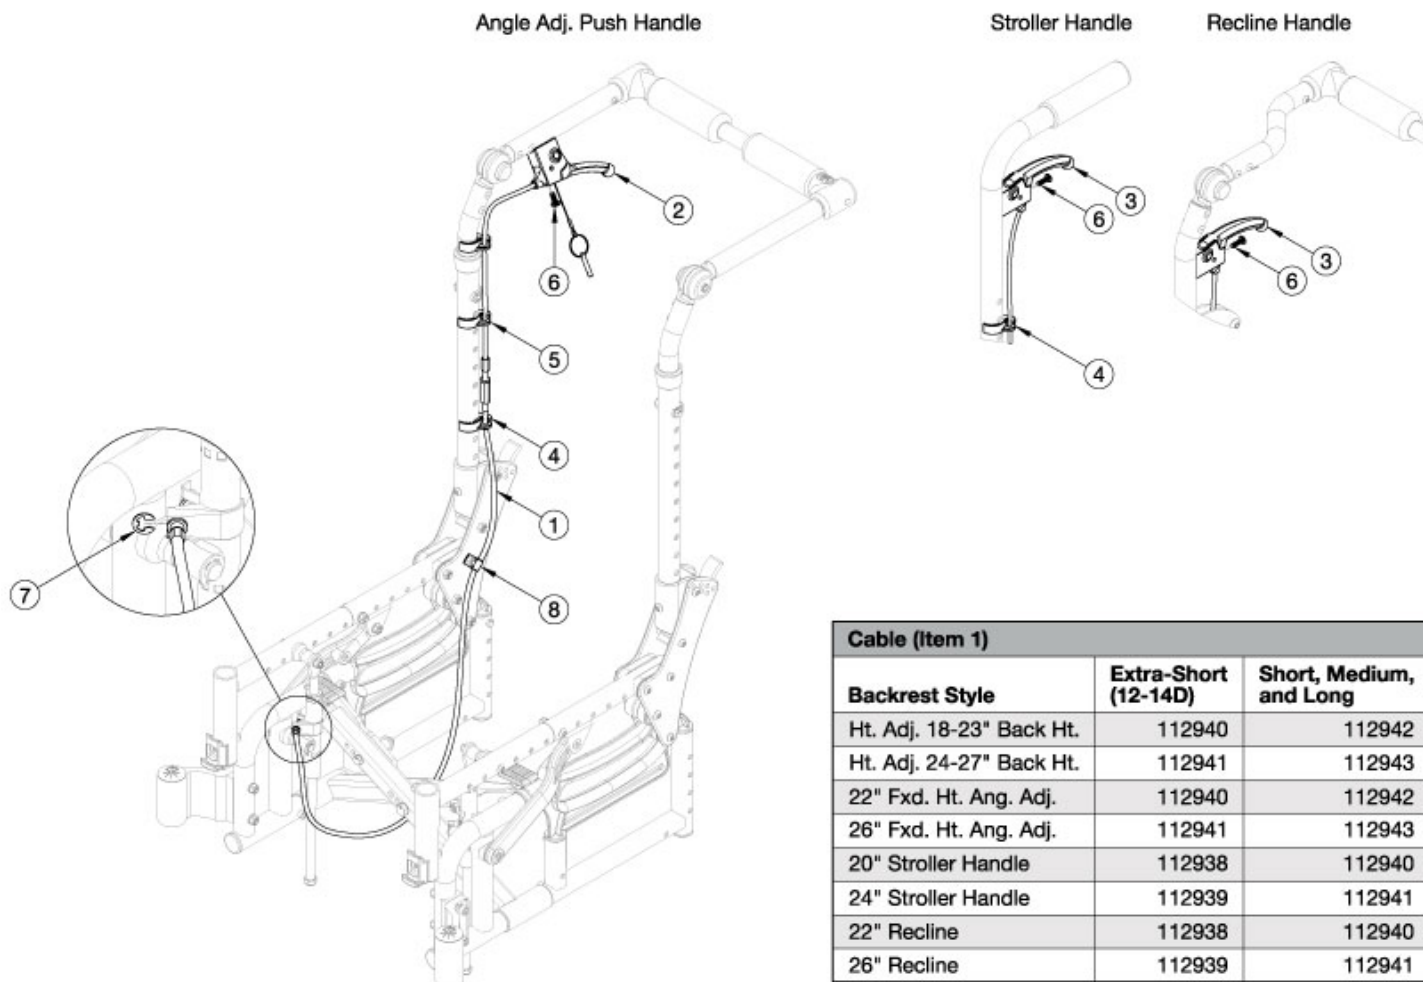

Arc Dual Hand Tilt Mechanism

Cable (Item 1)		
Backrest Style	Extra-Short (12-14D)	Short, Medium, and Long
Ht. Adj. 18-23" Back Ht.	112940	112942
Ht. Adj. 24-27" Back Ht.	112941	112943
22" Fxd. Ht. Ang. Adj.	112940	112942
26" Fxd. Ht. Ang. Adj.	112941	112943
20" Stroller Handle	112938	112940
24" Stroller Handle	112939	112941
22" Recline	112938	112940
26" Recline	112939	112941

Please note cable kits 112938 - 112943 contain two cables and two e-rings.

Item Number	Part Number	Description	Quantity
1c, 2, 4-8	112988	Dual Hand Tilt, Height Adjustable, 18-23" Height, Extra Short Depth Range, Arc	1
1e, 2, 4-8	112989	Dual Hand Tilt, Height Adjustable, 18-23" Height, Short/Med/Long Depth Range, Arc	1
1d, 2, 4-8	112990	Dual Hand Tilt, Height Adjustable, 24-27" Height, Extra Short Depth Range, Arc	1
1f, 2, 4-8	112991	Dual Hand Tilt, Height Adjustable, 24-27" Height, Short/Med/Long Depth Range, Arc	1
1c, 2, 4, 6-8	112992	Dual Hand Tilt, Fixed Height, 22" Height, Extra Short Depth Range, Arc	1
1e, 2, 4, 6-8	112993	Dual Hand Tilt, Fixed Height, 22" Height, Short/Med/Long Depth Range, Arc	1
1d, 2, 4, 6-8	112994	Dual Hand Tilt, Fixed Height, 26" Height, Extra Short Depth Range, Arc	1
1f, 2, 4, 6-8	112995	Dual Hand Tilt, Fixed Height, 26" Height, Short/Med/Long Depth Range, Arc	1