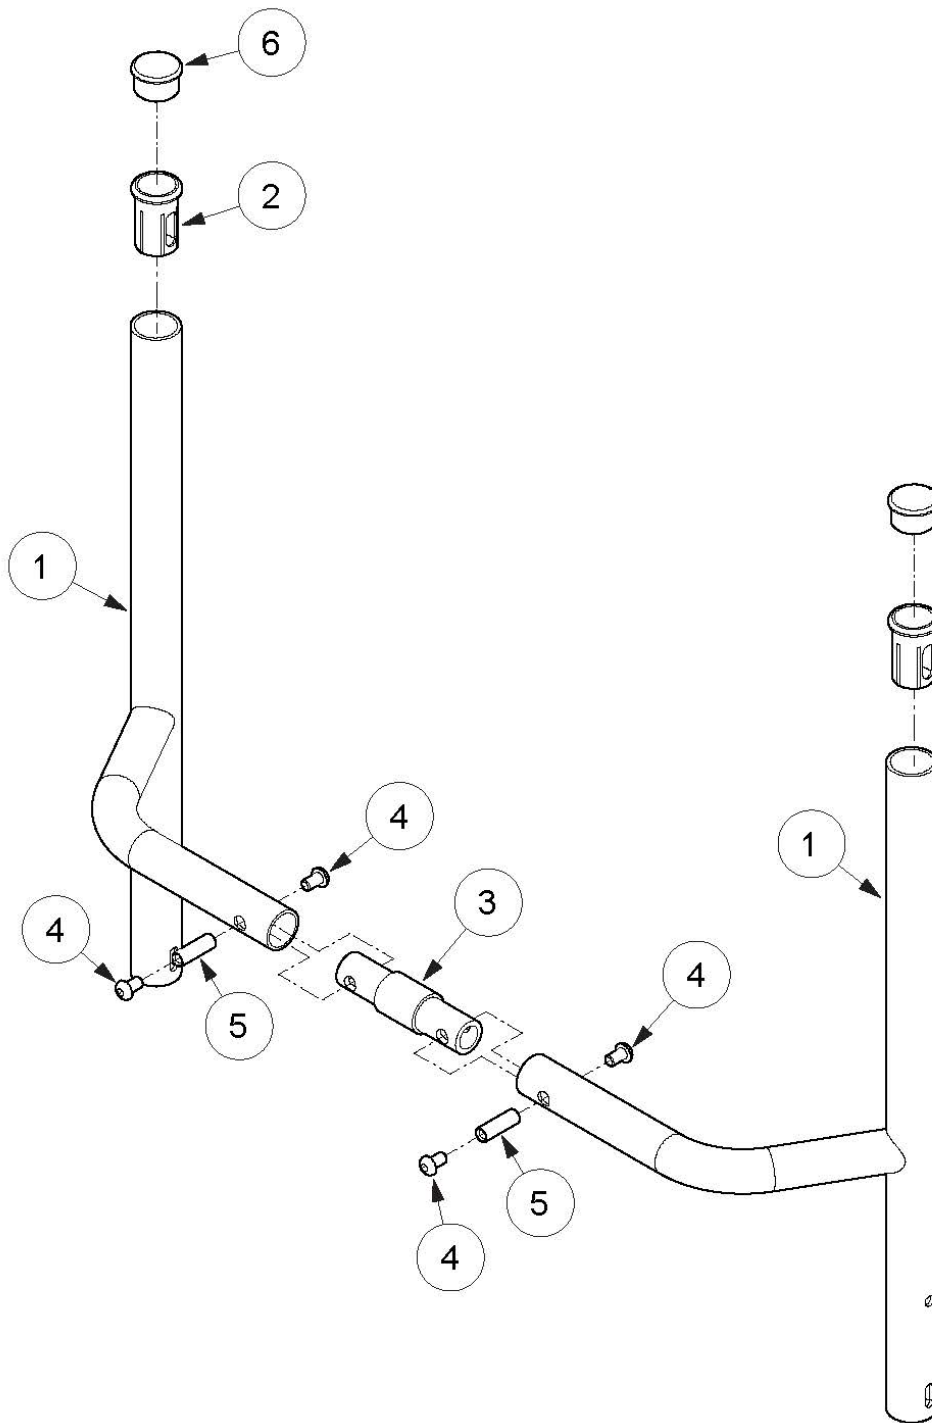

(Discontinued) Rogue with XP Option Fixed Height Backrest with Non-Adjustable Rigidizer Bar

---