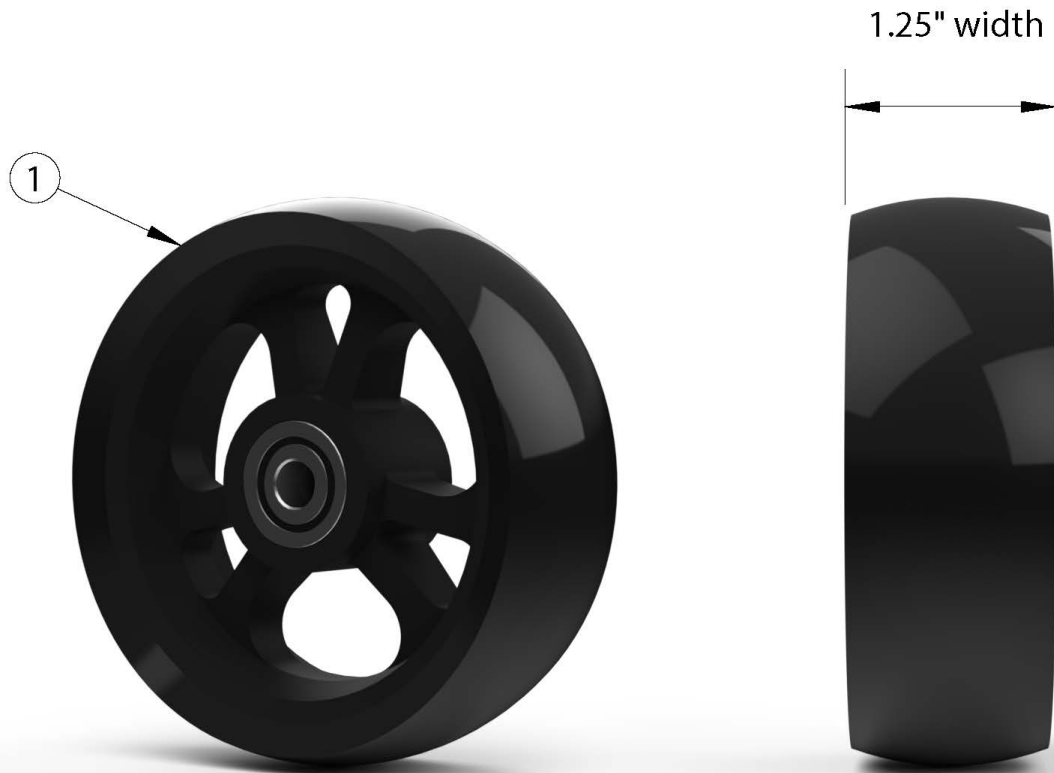

Spark Casters - 1" Poly

If changing size of casters, new forks may be needed.

Item Number	Part Number	Description	Quantity
1a	100809	Caster 4 x 1" Poly (1.25") <i>Replaced part number 100517</i>	1
1b	100807	Caster 5 x 1" Poly (1.25") <i>Replaced part number 100518</i>	1
1c	100786	Caster 6 x 1" Poly (1.25") <i>Replaced part number 100521</i>	1
1d	111862	Caster 7 x 1" Poly (1.25") <i>Replaced part number 100556</i>	1
1e	111863	Caster 8 x 1" Poly (1.25") <i>Replaced part number 100525</i>	1