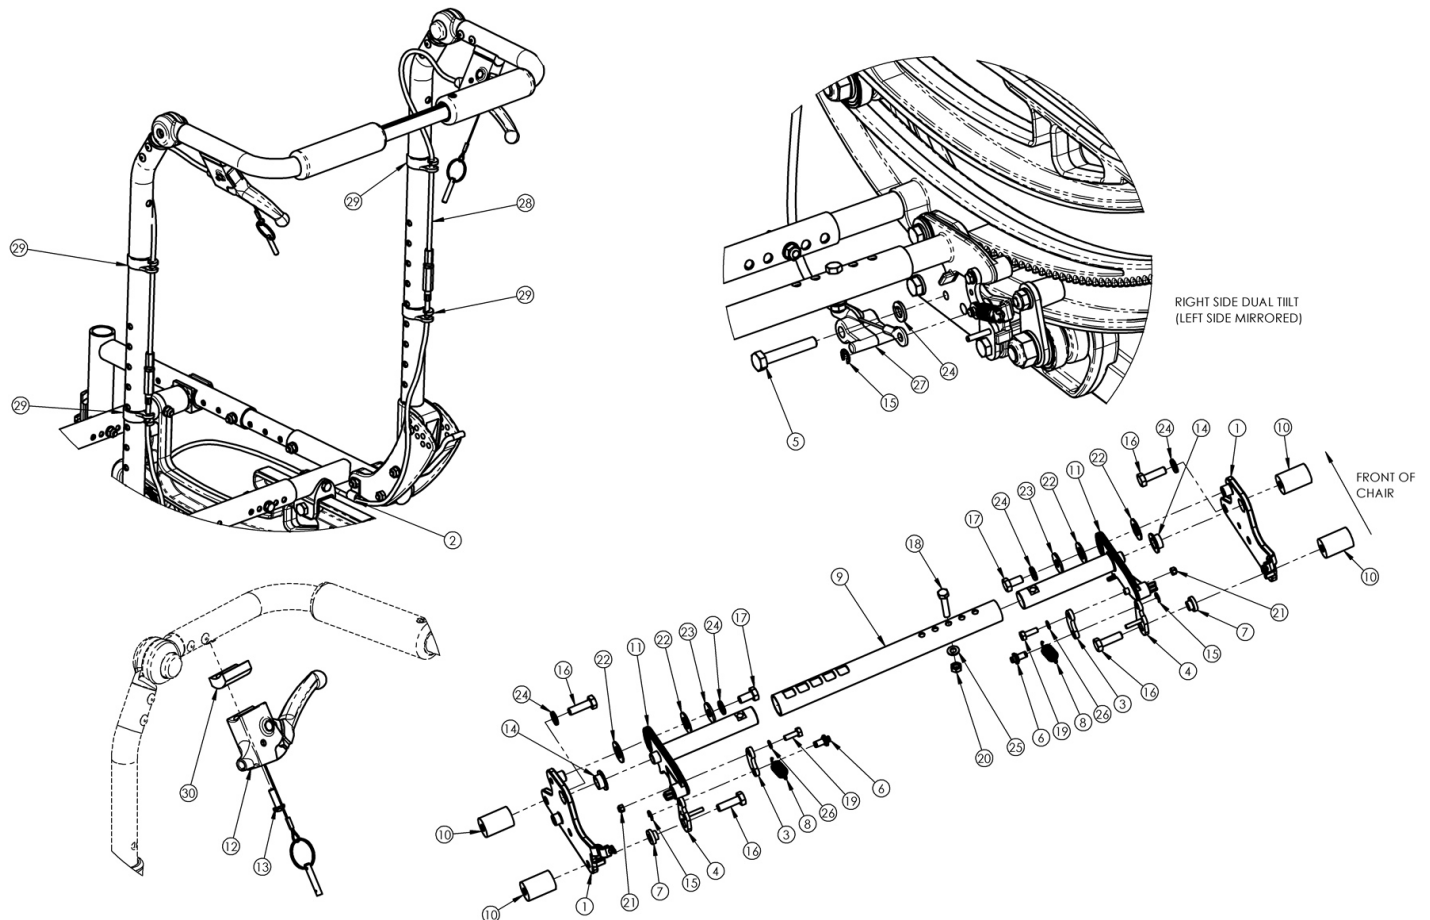

(Discontinued 1) Focus CR Dual Hand Tilt Mechanism Fixed Height with Adjustable Handle Back

This Focus CR Hand Tilt is discontinued and was used on chairs with serial numbers prior to FCR0025162 and FCHD002316.

Item Number	Part Number	Description	Quantity	Retail
2, 10, 12, 13, 28a, 29	505241	Dual Hand Tilt / Trigger Kit for Short Fixed Height Back with Adjustable Handle, Focus	1	\$326.99
2, 10, 12, 13, 28b, 29	505242	Dual Hand Tilt / Trigger Kit for Tall Fixed Height Back with Adjustable Handle, Focus	1	\$327.89
1b, 14	503764	Tilt Lock Mount Bracket w/ Bearing Kit, Left, Focus, Dual Height Adjustable	1	\$19.27
2	001239	P-Clip 3/16"	2	\$6.30
3	003247	Link, Drive, Tilt	2	\$12.87
4a	002084	Toggle, Drive, Tilt, R	1	\$11.28
4b	002085	Toggle, Drive, Tilt, L	1	\$20.45
5	101824	M6 x 30 HHCS Blk Zn	2	\$2.10