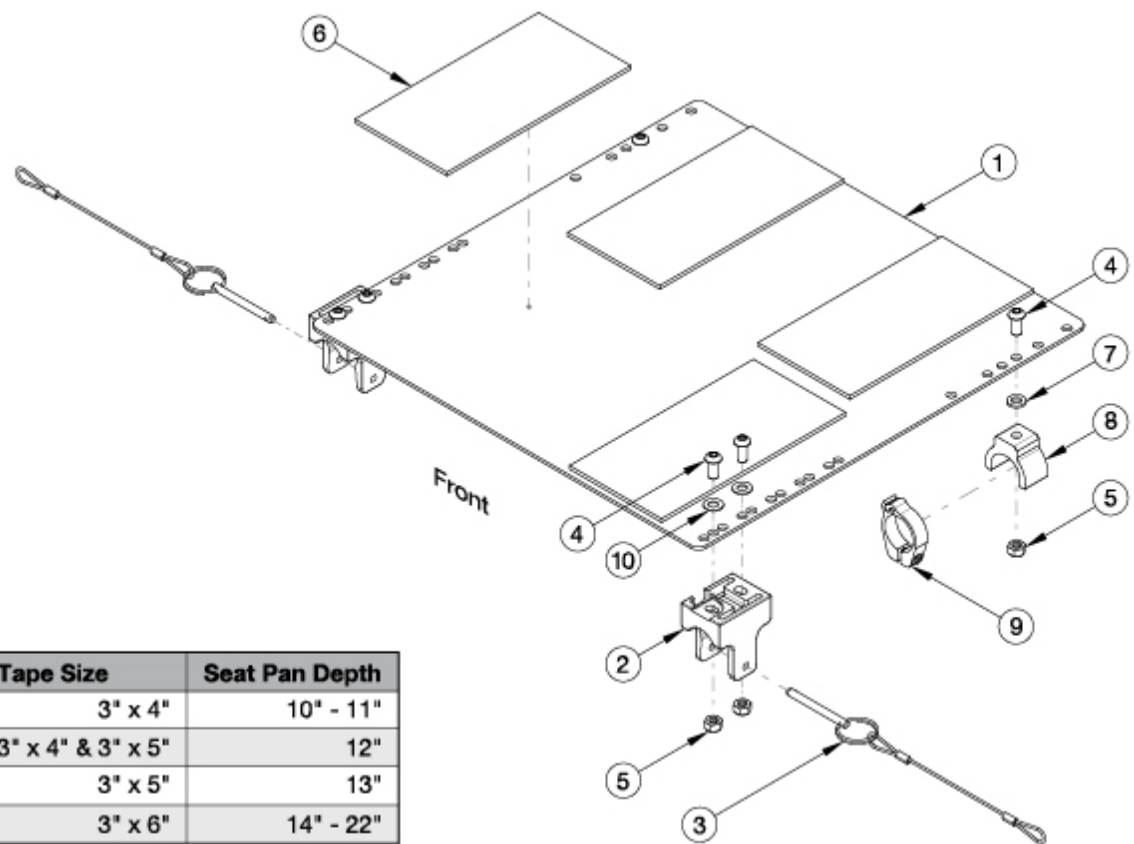

Catalyst / Spark Seat Pan (Transit)

Part Number	Tape Size	Seat Pan Depth
004458	3" x 4"	10" - 11"
004458 & 004459	3" x 4" & 3" x 5"	12"
004459	3" x 5"	13"
004460	3" x 6"	14" - 22"

This is an Aluminum Seat Pan for Transit Use. Requires Seating System Cross Braces. The width and depth of the seat pan will measure approximately 0.5" shorter than the listed description.

Item Number	Part Number	Description	Quantity
1 - 6a, 6b, 7	120392	Transit Seat Pan Assembly, 10 x 12, Spark/Catalyst	1
1 - 5, 6b, 7	120393	Transit Seat Pan Assembly, 10 x 13, Spark/Catalyst	1
1 - 5, 6c, 7	120394	Transit Seat Pan Assembly, 10 x 14, Spark/Catalyst	1
1 - 5, 6c, 7	120395	Transit Seat Pan Assembly, 10 x 15, Spark/Catalyst	1
1 - 5, 6c, 7	120396	Transit Seat Pan Assembly, 10 x 16, Spark/Catalyst	1
1 - 5, 6c, 7	120397	Transit Seat Pan Assembly, 10 x 17, Spark/Catalyst	1
1 - 5, 6c, 7	120398	Transit Seat Pan Assembly, 10 x 18, Spark/Catalyst	1
1 - 6a, 6b, 7	120399	Transit Seat Pan Assembly, 11 x 12, Spark/Catalyst	1
1 - 5, 6b, 7	120400	Transit Seat Pan Assembly, 11 x 13, Spark/Catalyst	1