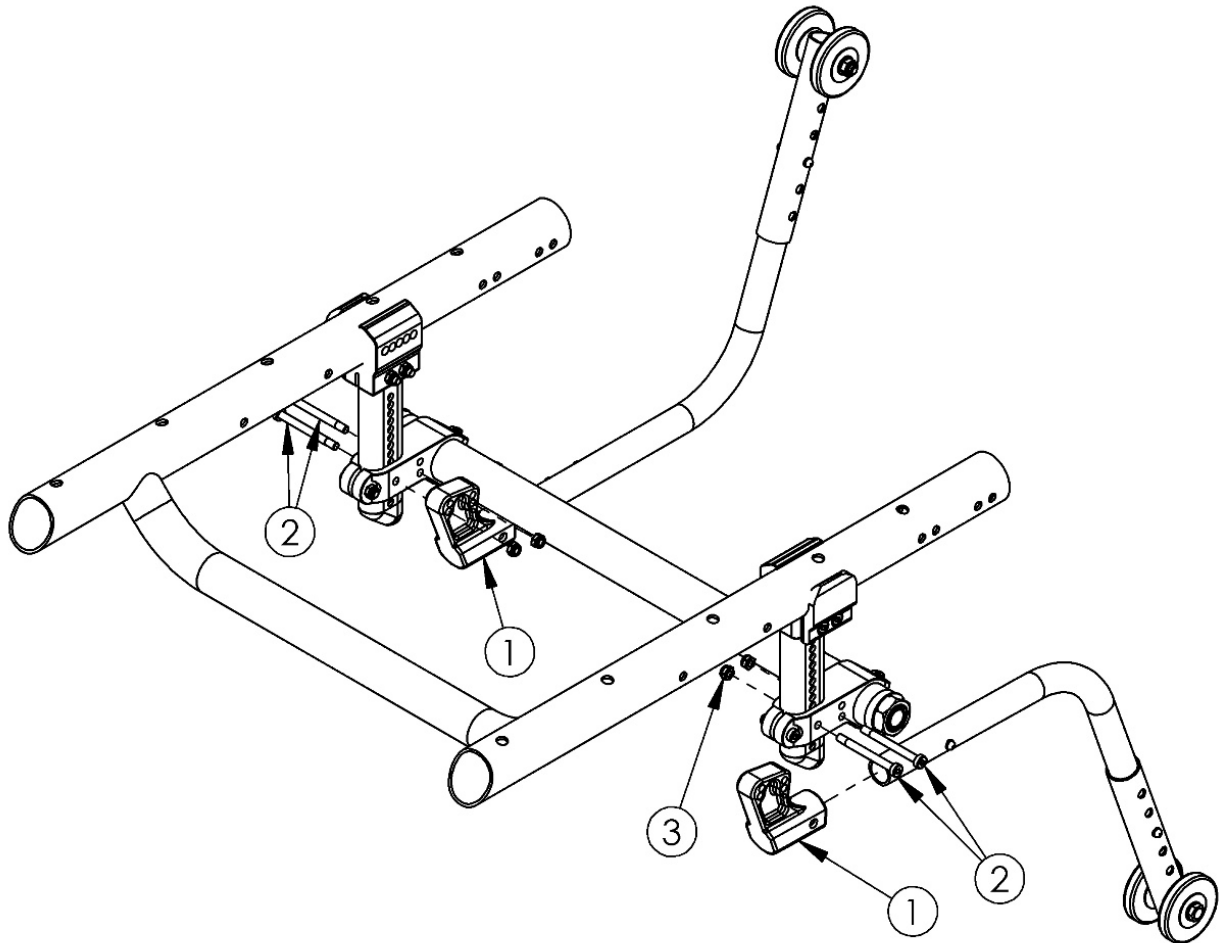

# Rogue and Little Wave Anti-Tip Receiver

*If Standard or MX index or sliding towers are present on Little Wave XP, see Tsunami Anti-Tip Receiver page.*

Item Number	Part Number	Description	Quantity	Retail
1	000915	Anti Tip Receiver RG/LW	1	\$18.21
2	101172	M5 x 50 CLS8.8 DIN7984 Low SHCS BLKZC	2	\$2.10
3	100657	M5 Nylock Nut Blk Zn	2	\$0.53