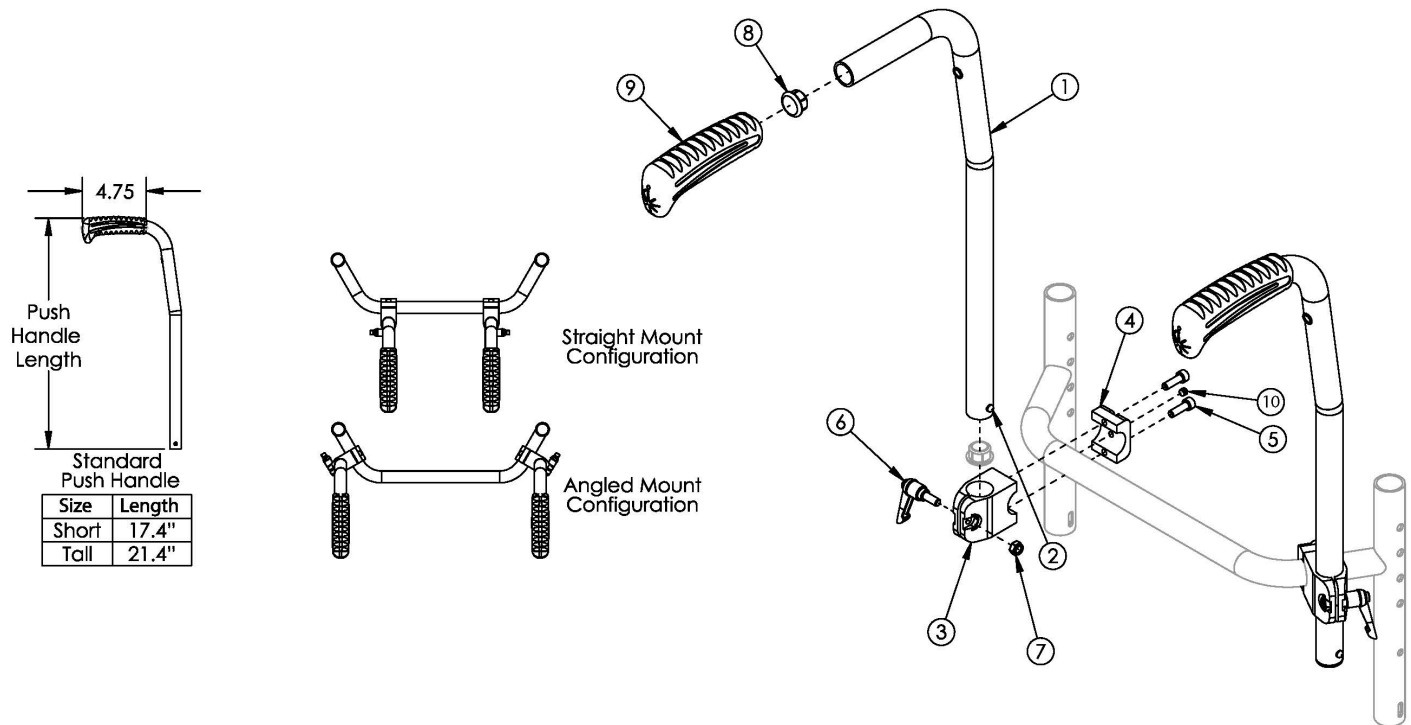

Rigid Stroller Handle

If changing from another style push handle and the Drum Brake is present, a new Drum Brake Cable Kit may be required

Item Number	Part Number	Description	Quantity
1a, 2 - 10	500700	Stroller Handle Short Assembly Each, Rigid <i>Used on chairs with 15" or greater rear seat height and drum brake is not present.</i>	1
1b, 2 - 10	500748	Stroller Handle Tall Assembly Each, Rigid <i>Used on chairs with less than 15" rear seat height and drum brake is not present.</i>	1
1c, 2 - 10	113242	Stroller Handle Short Assembly with Backcane Extension, Drum Brake, Each, Rigid <i>Used on chairs with 15" or greater rear seat height and drum brake is present. A double stroller handle is required with Drum Brake. To view the backcane extension included in this kit, see Rogue XP / Klik / Little Wave XP Drum Brake page.</i>	1
1d, 2 - 10	113243	Stroller Handle Tall Assembly with Backcane Extension, Drum Brake, Each, Rigid <i>Used on chairs with less than 15" rear seat height and drum brake is present. A double stroller handle is required with Drum Brake. To view the backcane extension included in this kit, see Rogue XP / Klik / Little Wave XP Drum Brake page.</i>	1
1a, 2, 8, 9	506137	Stroller Handle Tube Short, Rigid <i>Used on chairs with 15" or greater rear seat height and drum brake is not present. Replaced part number 102443.</i>	1
1b, 2, 8, 9	506138	Stroller Handle Tube Tall, Rigid	1