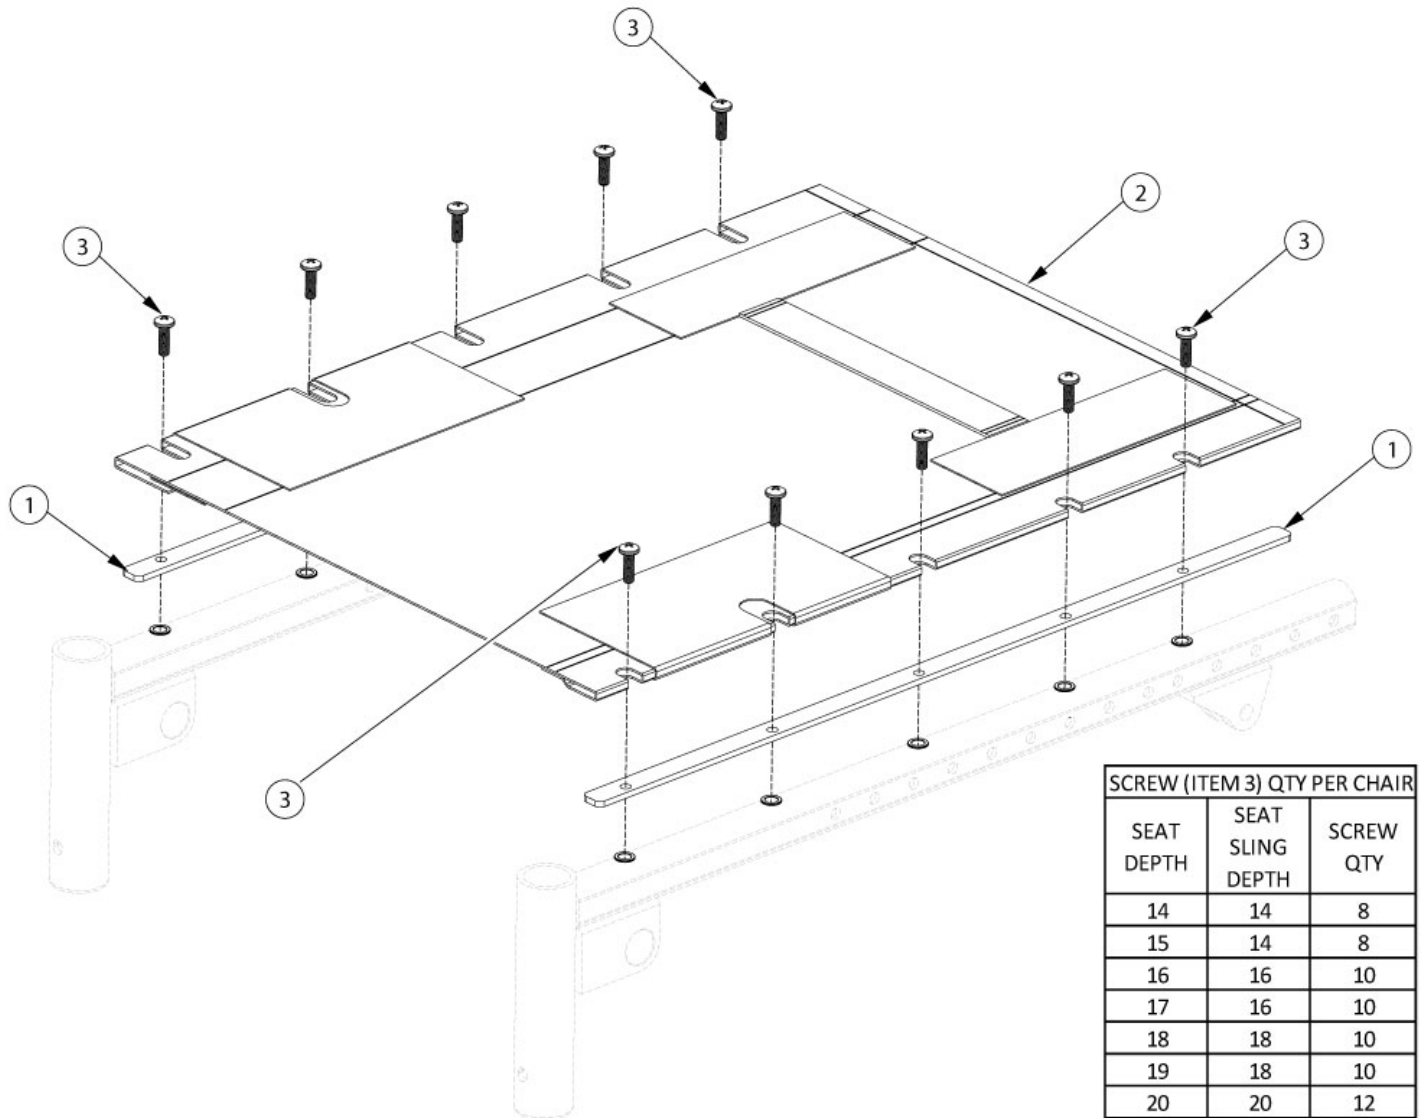

Liberty Seat Upholstery

SCREW (ITEM 3) QTY PER CHAIR		
SEAT DEPTH	SEAT SLING DEPTH	SCREW QTY
14	14	8
15	14	8
16	16	10
17	16	10
18	18	10
19	18	10
20	20	12

Seat upholstery width measures approximately 1" less than the chair size. Seat upholstery depth measures true to the chair size.

Item Number	Part Number	Description	Quantity
1a	000241	Seat Rail 14" Deep Rigid/Liberty <i>Used on 14" and 15" Seat Depths</i>	2
1b	000243	Seat Rail 16" Deep Rigid/Liberty <i>Used on 16" and 17" Seat Depths</i>	2
1c	000245	Seat Rail 18" Deep Rigid/Liberty <i>Used on 18" and 19" Seat Depths</i>	2
1d	000247	Seat Rail 20" Deep Rigid/Liberty <i>Used on 20" Seat Depth</i>	2