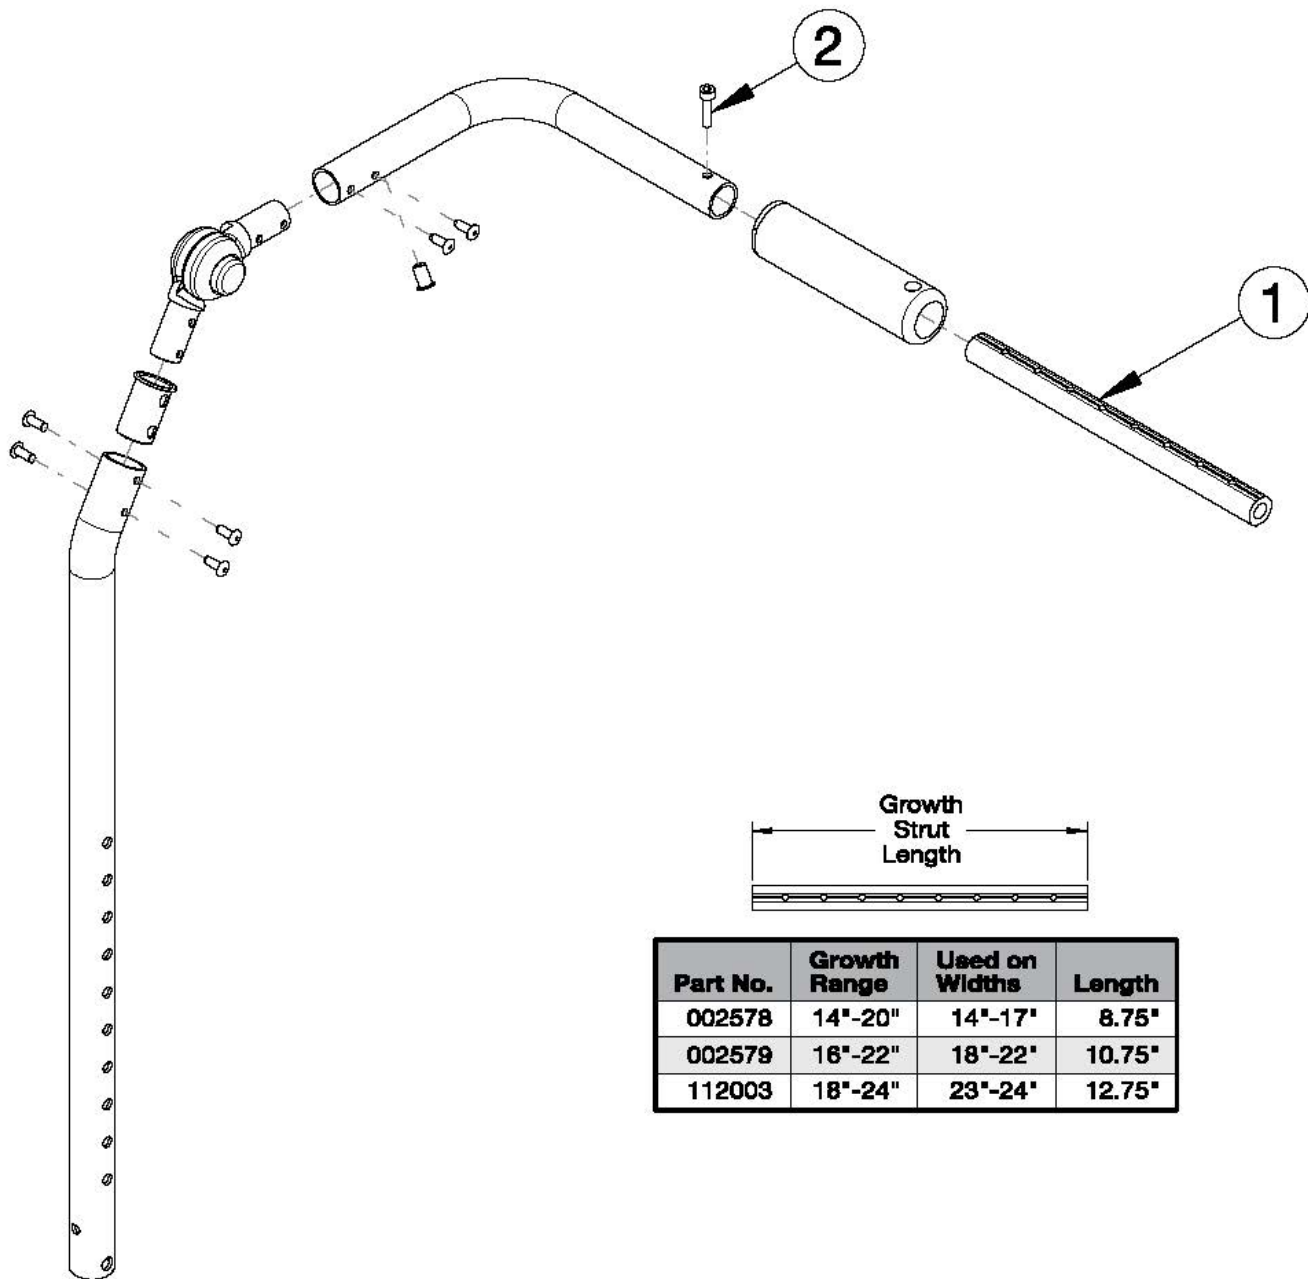

# Focus CR Fixed Height with Adjustable Handle Backrest - Growth

Has your width changed? If yes, verify the current growth strut will work or select appropriately below. If chair was invoiced prior to 12/18/23, an upper back tube assembly is required. If chair was invoiced after to 12/18/23, upper back tube assembly parts can now be purchased individually

Item Number	Part Number	Description	Quantity
1a, 2	503107	Growth Strut Assembly Short, Focus/Flip	1

Item Number	Part Number	Description	Quantity
		<i>Used on chairs 14"-17" wide</i>	
1b, 2	503108	Growth Strut Assembly Long, Flip/Focus <i>Used on chairs 18"-22" wide</i>	1
1c, 2	114289	Growth Strut Assembly Extra Long, Focus <i>Used on chairs 23"-24" wide</i>	1