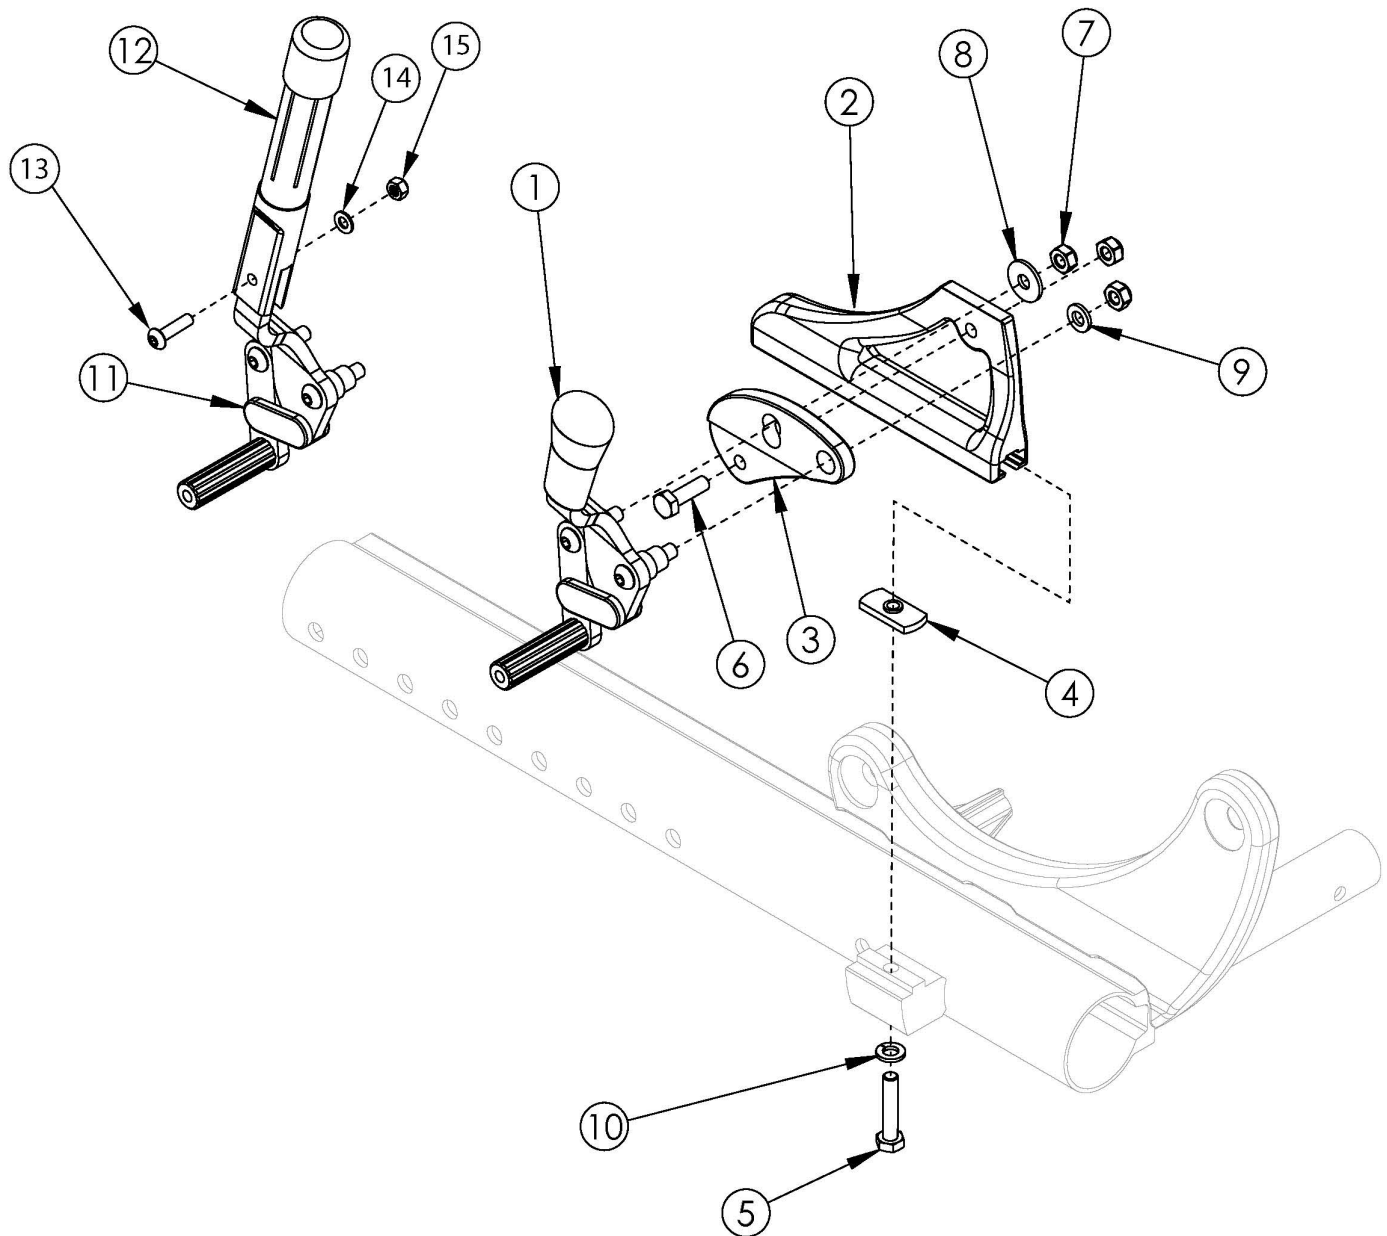

Focus CR Wheel Lock

Item Number	Part Number	Description	Quantity	Retail
1a, 2b, 3a, 4 - 10	501486	Wheel Lock Assembly Push Left Focus	1	\$48.66
1b, 2a, 3a, 4 - 10	501487	Wheel Lock Assembly Push Right Focus	1	\$48.66
1a, 1b, 2a, 2b, 3a, 4 - 10	501113	Wheel Lock Assembly Push PAIR Focus	1	\$97.32
2b, 3a, 4 - 10, 11a, 12-15	501488	Wheel Lock Assembly Push w/ Ext Left Focus	1	\$81.47
2a, 3a, 4 - 10, 11b, 12-15	501489	Wheel Lock Assembly Push w/ Ext Right Focus	1	\$81.47

Item Number	Part Number	Description	Quantity	Retail
2a, 2b, 3a, 4 - 10, 11a, 11b, 12-15	501114	Wheel Lock Assembly Push w/ Ext PAIR Focus	1	\$162.92
1c, 2b, 3b, 4 - 10	501490	Wheel Lock Assembly Pull Left Focus	1	\$48.66
1d, 2a, 3b, 4 - 10	501491	Wheel Lock Assembly Pull Right Focus	1	\$48.66
1c, 1d, 2a, 2b, 3b, 4 - 10	501115	Wheel Lock Assembly Pull PAIR Focus	1	\$97.32
2b, 3b, 4 - 10, 11c, 12-15	501492	Wheel Lock Assembly Pull w/ Ext Left Focus	1	\$81.47
2a, 3b, 4 - 10, 11d, 12-15	501493	Wheel Lock Assembly Pull w/ Ext Right Focus	1	\$81.47
2a, 2b, 3b, 4 - 10, 11c, 11d, 12-15	501116	Wheel Lock Assembly Pull w/ Ext PAIR Focus	1	\$162.92
2a	001138	Plate Wheel Lock Right Tilt	1	\$16.32
2b	001139	Plate Wheel Lock Left Tilt	1	\$16.32
3a	003769	Wheel Lock Mount Push Tilt <i>Replaced 001140</i>	1	\$16.81
3b	003770	Wheel Lock Mount Pull Tilt <i>Replaced 001238</i>	1	\$32.53
4	001141	Weld Nut NDM 06028 Zinc	1	\$2.63
5	101824	M6 x 30 HHCS Blk Zn	1	\$2.10
6	101823	M6 x 20 HHCS Blk Zn	1	\$1.05
7	100658	M6 Nylock Nut Blk Zn	2	\$1.05
8	101853	M6 Washer Blk Zn	1	\$0.53
9	100746	M6 Flat Washer Blk Zn	1	\$1.58
10	101835	M6 Lock Washer Blk Zn	1	\$0.53
12-15	100854	Brake Extension Replacement	1	\$12.19
13	101117	M5 x 22 BTN SHCS BLK ZC	1	\$1.58
14	101856	Flat Washer, M5, Blk Zn	1	\$0.53
15	100657	M5 Nylock Nut Blk Zn	1	\$0.53