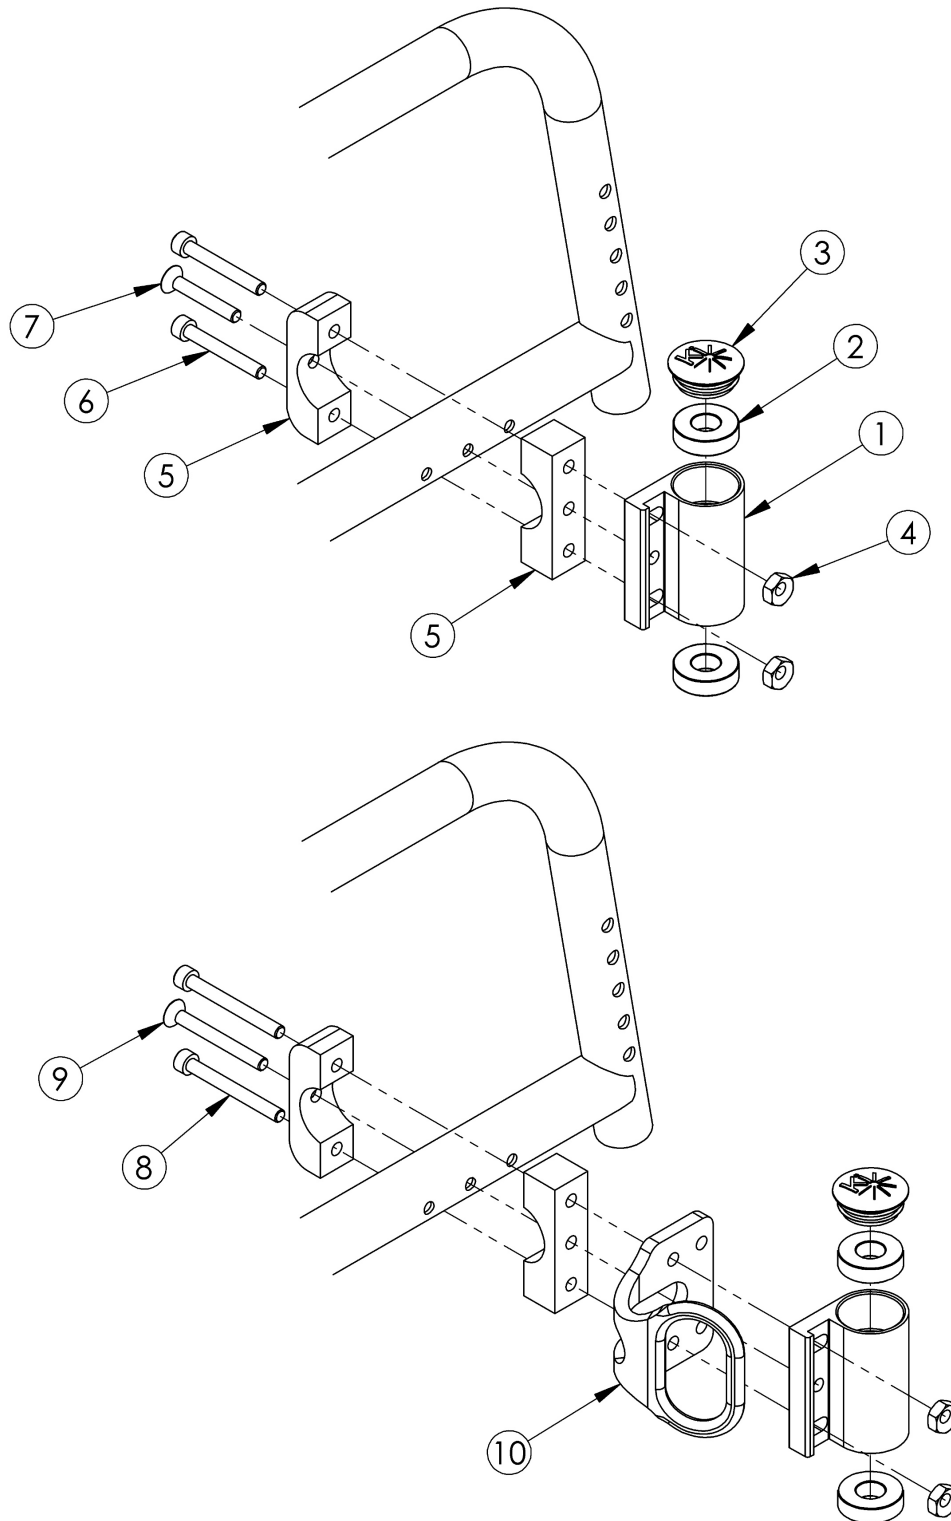

(Discontinued) Catalyst 5 Standard Caster Housing for Fixed Front

<p>This design discontinued July 12th, 2021<p>

Top configuration pictured used on chairs without transit option; bottom configuration used on chairs with transit option.