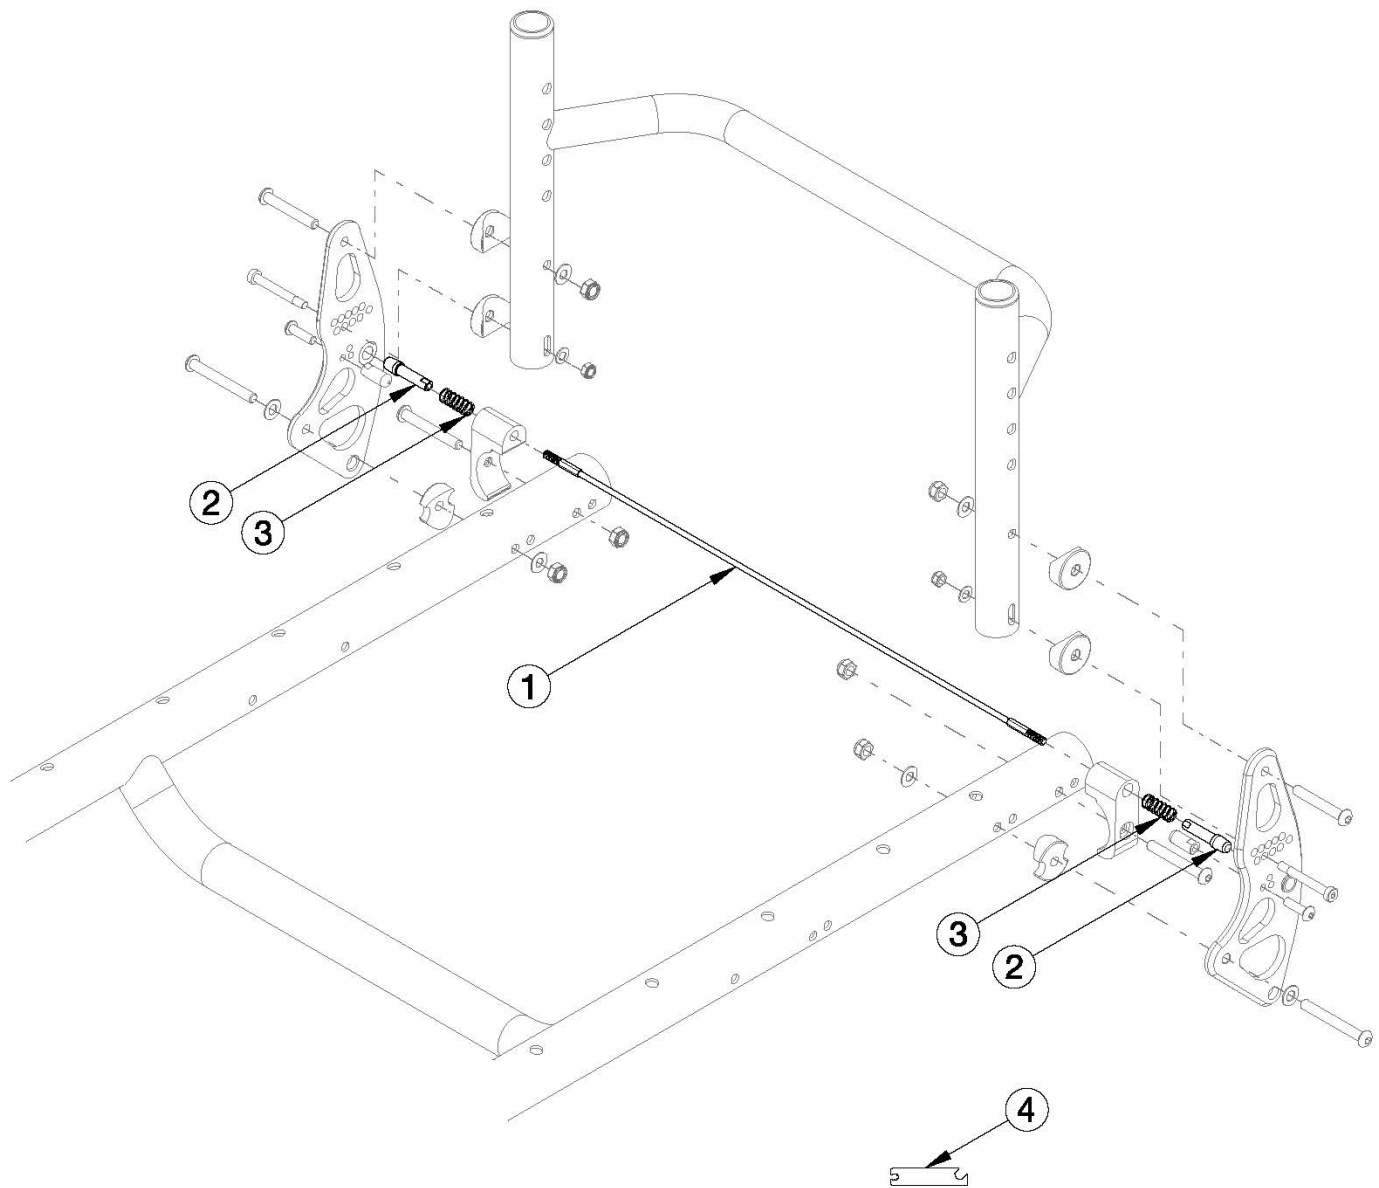

(Discontinued 1) Rogue Backrest Mount and Hardware - Growth

Adjustment Tool required when ordering Spinerger Back Release Cable

This Rogue Backrest Mount is discontinued and was used on serial numbers prior to RG0016612 This backrest mount and hardware is used on the Discontinued Rogue with XP option frame. If you have a Rogue XP, use the Rogue XP Backrest Mount pages for replacement parts.