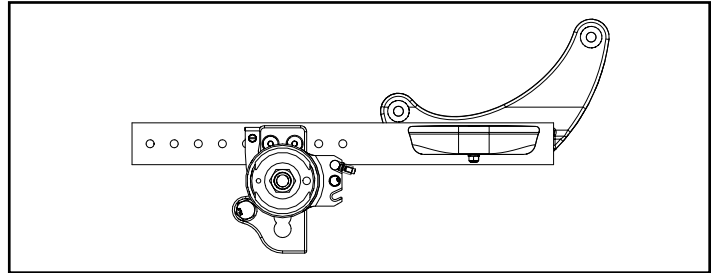

Item Number	Part Number	Description	Quantity
25i	002636	Frame Growth Strut 14.5" <i>Used on 15" and 18" wide chairs</i>	1
25j	002637	Frame Growth Strut 15.5" <i>Used on 16" wide chairs</i>	1
25k	002638	Frame Growth Strut 16.5" <i>Used on 17" wide chairs</i>	1
25l	002639	Frame Growth Strut 17.5" <i>Used on 18" wide chairs</i>	1
27a	112935	Cable, Tilt w/Drum, Medium <i>Used with short stroller handle back post with 12" - 16" seat depths</i>	2
27b	112936	Cable, Tilt w/Drum, Long, Flip <i>Used with short stroller handle back post with 17" - 20" seat depths; used with tall stroller handle back post with 12" - 16" seat depths</i>	2
27c	112937	Cable, Tilt w/Drum, XL <i>Used with tall stroller handle back post with 17" - 20" seat depths</i>	2
27d	112571	Cable, Tilt w/Drum, XXXL <i>Used with short adjustable height back posts and short fixed height with adjustable handle back post</i>	2
27e	112572	Cable, Tilt w/ Drum, 4XL <i>Used with tall adjustable height back posts and tall fixed height with adjustable handle back post</i>	2
29a	111731	Wheel 20" MAXX Spoke, Drum Brake	2
29b	111732	Wheel 22" MAXX Spoke, Drum Brake	2
29c	111733	Wheel 24" MAXX Spoke, Drum Brake	2
29d	118358	24" Spoke for Drum Brake, Pneumatic w/ Airless Insert Tire (Black) <i>Replaced kit number 117432. Does not include the handrim. Quote handrim hardware if needed.</i>	2

Left: Axle Position Top
Right: Axle Position Bottom

Liberty		
Configuration	Left	Right
All	B	A

Flip		
Configuration	Left	Right
All	A	B

Focus		
Configuration	Left	Right
Standard (mounts above base frame)	A	B
Inverted (mounts below base frame)	B	A

Standard Configuration

Inverted Configuration

Rigid		
Configuration	Left	Right
Tower 000925 - upper holes (14 or more exposed below clamp)	B	A
Tower 000925 - lower holes (13 or fewer holes exposed below clamp)	A	B
Tower 000926 (all hole locations)	A	B