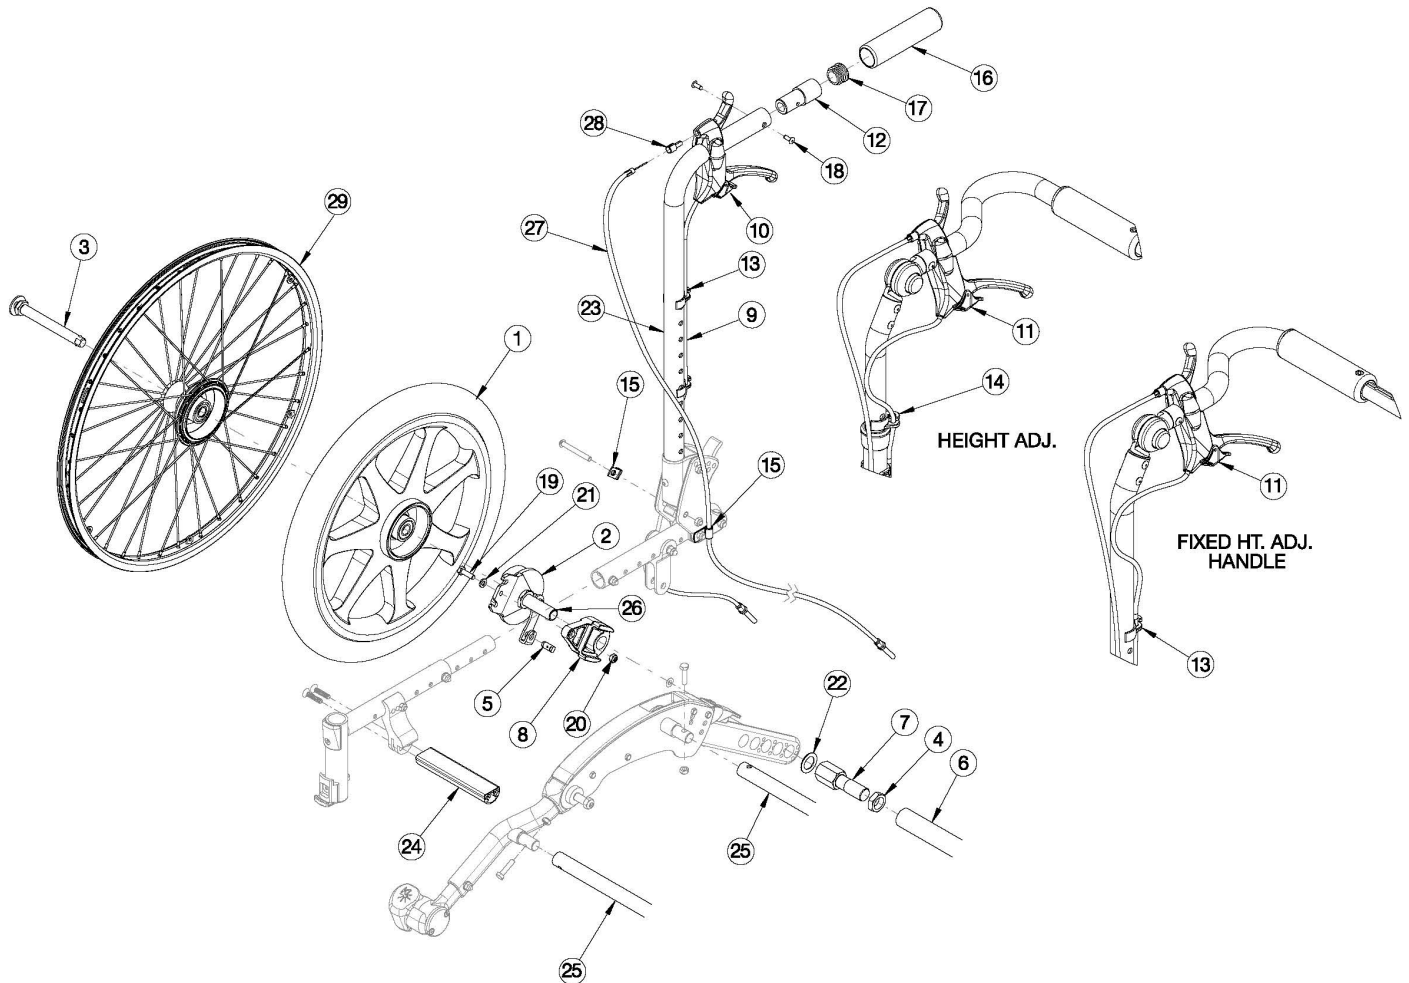

Flip Drum Brake (Hand Tilt)

For complete retrofit, quote both drum brake retrofit kit and drum brake cable kit. Must also quote rear tires and handrims if quoting MAXX Spoke wheels. If changing wheel type and the drum brake is already present, the drum brake rotor kit with hardware is required in addition to the wheels.

Item Number	Part Number	Description	Quantity
1a, 2a, 2b, 3a, 4, 5, 6a, 7, 8, 19-22, 26a	113376	Drum Brake, 12" Mag, Pneumatic Tire, 10W Retrofit Kit FLIP	1
1a, 2a, 2b, 3a, 4, 5, 6b, 7, 8, 19-22, 26a	113377	Drum Brake, 12" Mag, Pneumatic Tire, 11W Retrofit Kit FLIP	1
1a, 2a, 2b, 3a, 4, 5, 6c, 7, 8, 19-22, 26a	113378	Drum Brake, 12" Mag, Pneumatic Tire, 12W Retrofit Kit FLIP	1
1a, 2a, 2b, 3a, 4, 5, 6d, 7, 8, 19-22, 26a	113379	Drum Brake, 12" Mag, Pneumatic Tire, 13W Retrofit Kit FLIP	1
1a, 2a, 2b, 3a, 4, 5, 6e, 7, 8, 19-22, 26a	113380	Drum Brake, 12" Mag, Pneumatic Tire, 14W Retrofit Kit FLIP	1