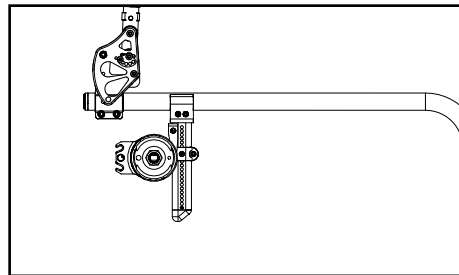

Tower 000925 - Lower Holes