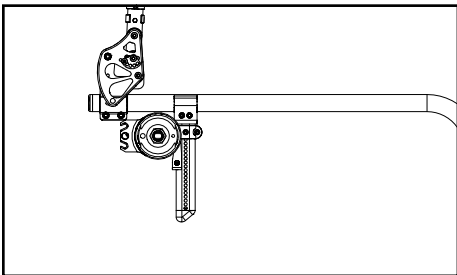

Item Number	Part Number	Description	Quantity
25i	002636	Frame Growth Strut 14.5" <i>Used on 15" and 18" wide chairs</i>	1
25j	002637	Frame Growth Strut 15.5" <i>Used on 16" wide chairs</i>	1
25k	002638	Frame Growth Strut 16.5" <i>Used on 17" wide chairs</i>	1
25l	002639	Frame Growth Strut 17.5" <i>Used on 18" wide chairs</i>	1
27a	112935	Cable, Tilt w/Drum, Medium <i>Used with short stroller handle back post with 12" - 16" seat depths</i>	2
27b	112936	Cable, Tilt w/Drum, Long, Flip <i>Used with short stroller handle back post with 17" - 20" seat depths; used with tall stroller handle back post with 12" - 16" seat depths</i>	2
27c	112937	Cable, Tilt w/Drum, XL <i>Used with tall stroller handle back post with 17" - 20" seat depths</i>	2
27d	112571	Cable, Tilt w/Drum, XXXL <i>Used with short adjustable height back posts and short fixed height with adjustable handle back post</i>	2
27e	112572	Cable, Tilt w/ Drum, 4XL <i>Used with tall adjustable height back posts and tall fixed height with adjustable handle back post</i>	2
29a	111731	Wheel 20" MAXX Spoke, Drum Brake	2
29b	111732	Wheel 22" MAXX Spoke, Drum Brake	2
29c	111733	Wheel 24" MAXX Spoke, Drum Brake	2
29d	118358	24" Spoke for Drum Brake, Pneumatic w/ Airless Insert Tire (Black) <i>Replaced kit number 117432. Does not include the handrim. Quote handrim hardware if needed.</i>	2

Left: Axle Position Top
Right: Axle Position Bottom

Liberty		
Configuration	Left	Right
All	B	A

Flip		
Configuration	Left	Right
All	A	B

Focus		
Configuration	Left	Right
Standard (mounts above base frame)	A	B
Inverted (mounts below base frame)	B	A

Standard Configuration

Inverted Configuration

Rigid		
Configuration	Left	Right
Tower 000925 - upper holes (14 or more exposed below clamp)	B	A
Tower 000925 - lower holes (13 or fewer holes exposed below clamp)	A	B
Tower 000926 (all hole locations)	A	B