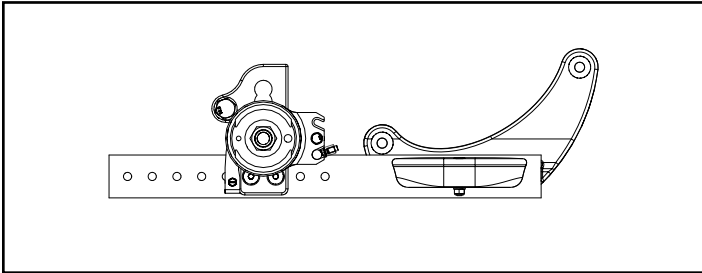

Item Number	Part Number	Description	Quantity
25i	002636	Frame Growth Strut 14.5" <i>Used on 15" and 18" wide chairs</i>	1
25j	002637	Frame Growth Strut 15.5" <i>Used on 16" wide chairs</i>	1
25k	002638	Frame Growth Strut 16.5" <i>Used on 17" wide chairs</i>	1
25l	002639	Frame Growth Strut 17.5" <i>Used on 18" wide chairs</i>	1
27a	112935	Cable, Tilt w/Drum, Medium <i>Used with short stroller handle back post with 12" - 16" seat depths</i>	2
27b	112936	Cable, Tilt w/Drum, Long, Flip <i>Used with short stroller handle back post with 17" - 20" seat depths; used with tall stroller handle back post with 12" - 16" seat depths</i>	2
27c	112937	Cable, Tilt w/Drum, XL <i>Used with tall stroller handle back post with 17" - 20" seat depths</i>	2
27d	112571	Cable, Tilt w/Drum, XXXL <i>Used with short adjustable height back posts and short fixed height with adjustable handle back post</i>	2
27e	112572	Cable, Tilt w/ Drum, 4XL <i>Used with tall adjustable height back posts and tall fixed height with adjustable handle back post</i>	2
29a	111731	Wheel 20" MAXX Spoke, Drum Brake	2
29b	111732	Wheel 22" MAXX Spoke, Drum Brake	2
29c	111733	Wheel 24" MAXX Spoke, Drum Brake	2
29d	118358	24" Spoke for Drum Brake, Pneumatic w/ Airless Insert Tire (Black) <i>Replaced kit number 117432. Does not include the handrim. Quote handrim hardware if needed.</i>	2

Left: Axle Position Top
Right: Axle Position Bottom

Liberty		
Configuration	Left	Right
All	B	A

Flip		
Configuration	Left	Right
All	A	B

Focus		
Configuration	Left	Right
Standard (mounts above base frame)	A	B
Inverted (mounts below base frame)	B	A

Standard Configuration

Inverted Configuration

Rigid		
Configuration	Left	Right
Tower 000925 - upper holes (14 or more exposed below clamp)	B	A
Tower 000925 - lower holes (13 or fewer holes exposed below clamp)	A	B
Tower 000926 (all hole locations)	A	B