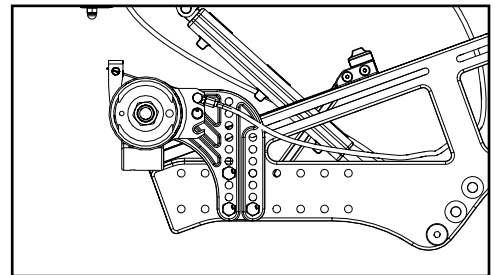

Item Number	Part Number	Description	Quantity
25i	002636	Frame Growth Strut 14.5" <i>Used on 15" and 18" wide chairs</i>	1
25j	002637	Frame Growth Strut 15.5" <i>Used on 16" wide chairs</i>	1
25k	002638	Frame Growth Strut 16.5" <i>Used on 17" wide chairs</i>	1
25l	002639	Frame Growth Strut 17.5" <i>Used on 18" wide chairs</i>	1
27a	112935	Cable, Tilt w/Drum, Medium <i>Used with short stroller handle back post with 12" - 16" seat depths</i>	2
27b	112936	Cable, Tilt w/Drum, Long, Flip <i>Used with short stroller handle back post with 17" - 20" seat depths; used with tall stroller handle back post with 12" - 16" seat depths</i>	2
27c	112937	Cable, Tilt w/Drum, XL <i>Used with tall stroller handle back post with 17" - 20" seat depths</i>	2
27d	112571	Cable, Tilt w/Drum, XXXL <i>Used with short adjustable height back posts and short fixed height with adjustable handle back post</i>	2
27e	112572	Cable, Tilt w/ Drum, 4XL <i>Used with tall adjustable height back posts and tall fixed height with adjustable handle back post</i>	2
29a	111731	Wheel 20" MAXX Spoke, Drum Brake	2
29b	111732	Wheel 22" MAXX Spoke, Drum Brake	2
29c	111733	Wheel 24" MAXX Spoke, Drum Brake	2
29d	118358	24" Spoke for Drum Brake, Pneumatic w/ Airless Insert Tire (Black) <i>Replaced kit number 117432. Does not include the handrim. Quote handrim hardware if needed.</i>	2

Rotor A - Part No. 111641

Rotor B - Part No. 111640

Catalyst 5		
Configuration	Left	Right
Axle plate curve up	B	A
Axle plate curve down	A	B

Left: Axle Plate Curve Up
Right: Axle Plate Curve Down

Catalyst 5VX		
Configuration	Left	Right
Axle Position holes 1-5 (top)	A	B
Axle Position holes 6-7 (bottom)	B	A

Left: Axle Position Top
Right: Axle Position Bottom

Liberty		
Configuration	Left	Right
All	B	A

Flip		
Configuration	Left	Right
All	A	B

Focus		
Configuration	Left	Right
Standard (mounts above base frame)	A	B
Inverted (mounts below base frame)	B	A