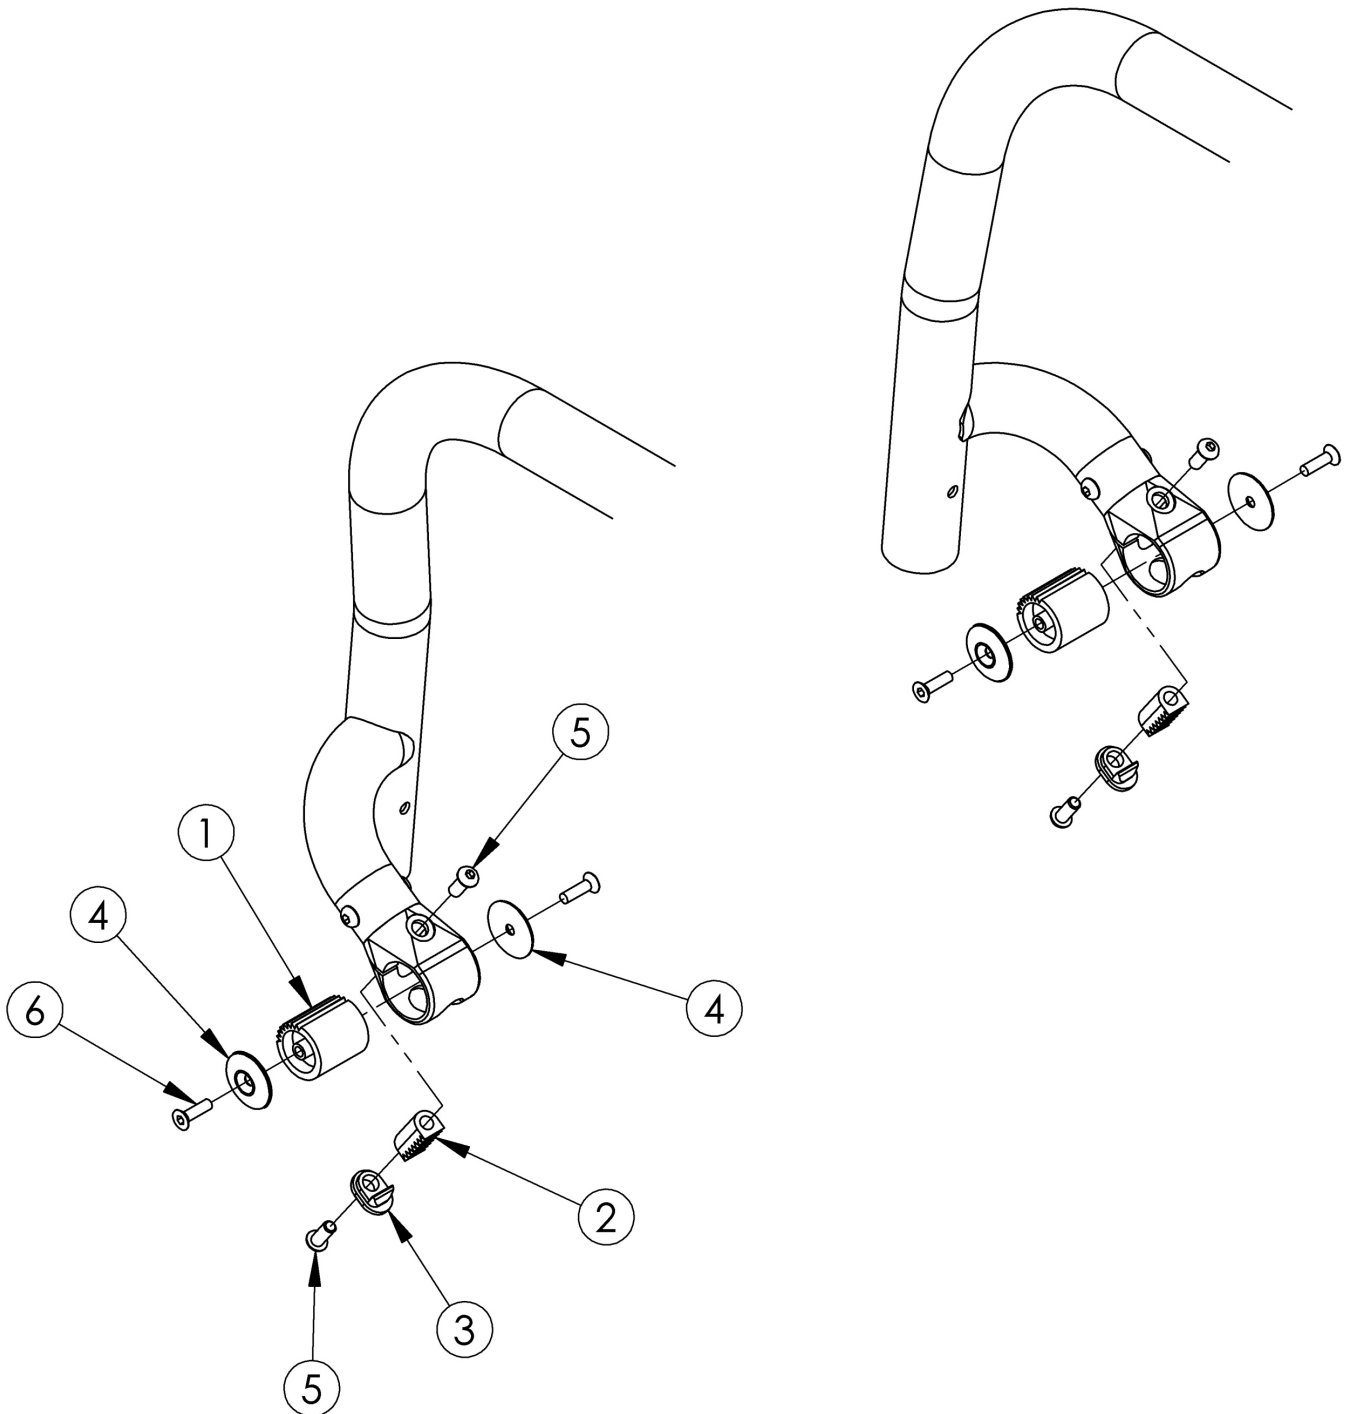

Discontinued Rogue Caster Mount

This Rogue Caster Mount is discontinued. Please contact Customer Service for more information.

Item Number	Part Number	Description	Quantity
1	000964	Caster Mount Pinion Steel RG	1

Item Number	Part Number	Description	Quantity
2	000933	Caster Adjust CG RG	1
3	000934	Pinion Housing Bolt Plate RG	1
4	000932	Caster Pinion Cap RG	2
5	105037	M8x16 CLS10.9 ISO7380 BTN SHCS ENVRBLK W/PRE5	2
6	101715	M5 x 18 CLS10.9 DIN7991 FSHCS BLKZC	2