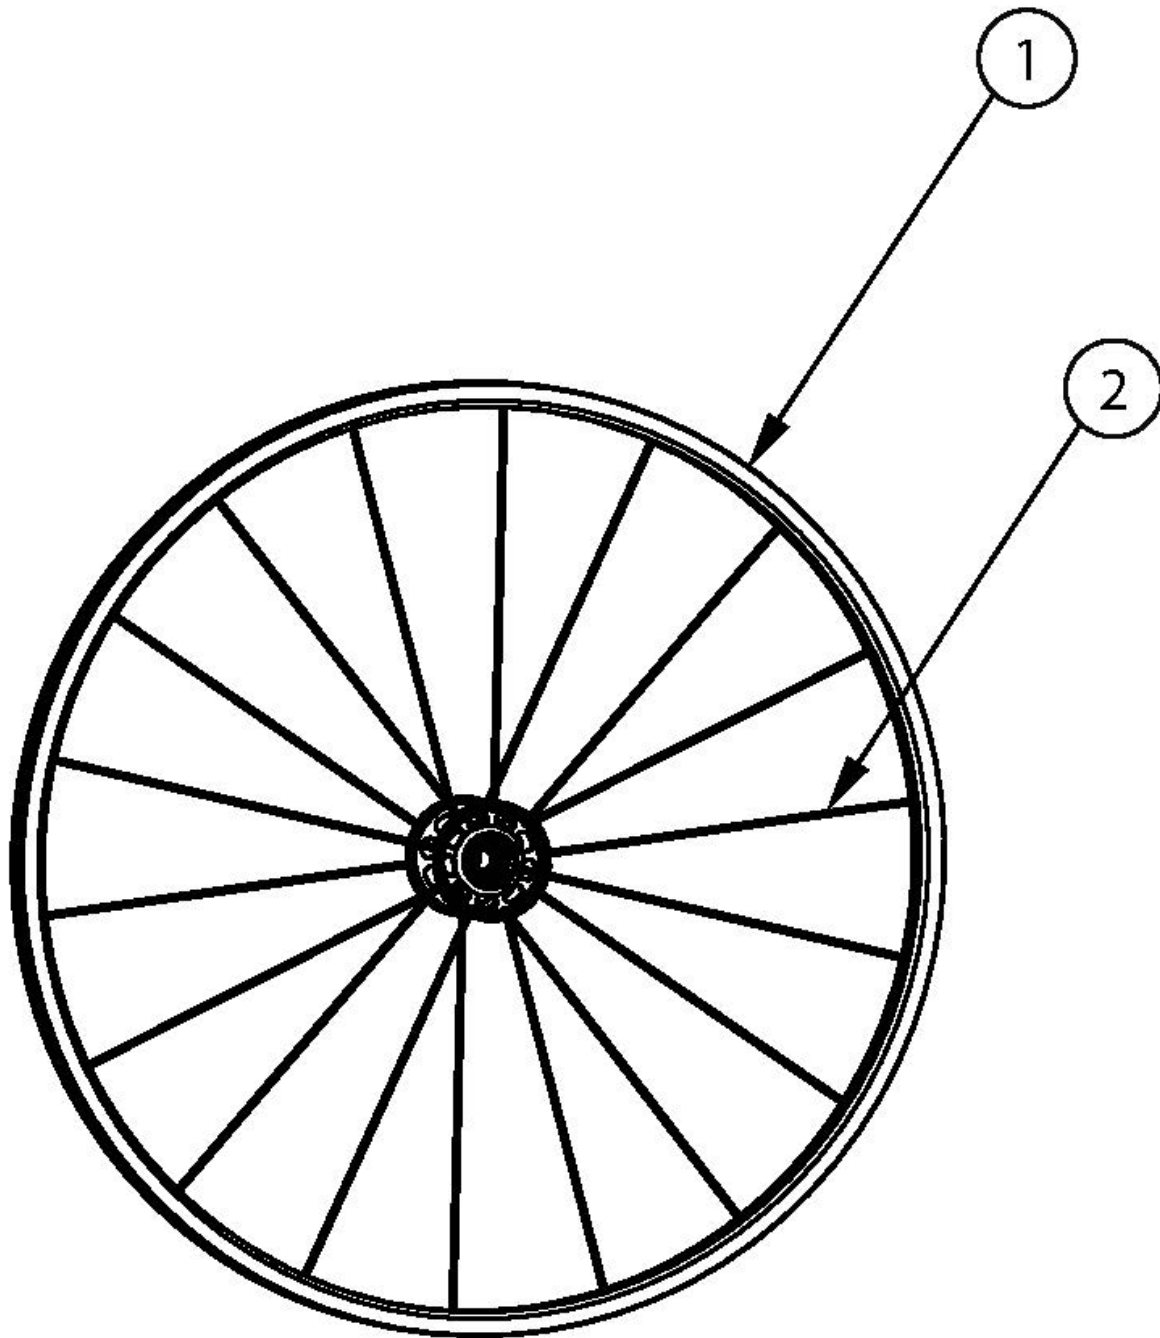

Rogue2 Wheels - MAXX Spoke

Please note tab mounted handrims must be installed prior to the tire being installed. If changing wheel size and anti-tips are present, new anti-tips may be required. If changing wheel style, new axles may be needed.

Item Number	Part Number	Description	Quantity
1a	108244	Wheel 20" MAXX Spoke, Black Hub/Rim/Spokes	1