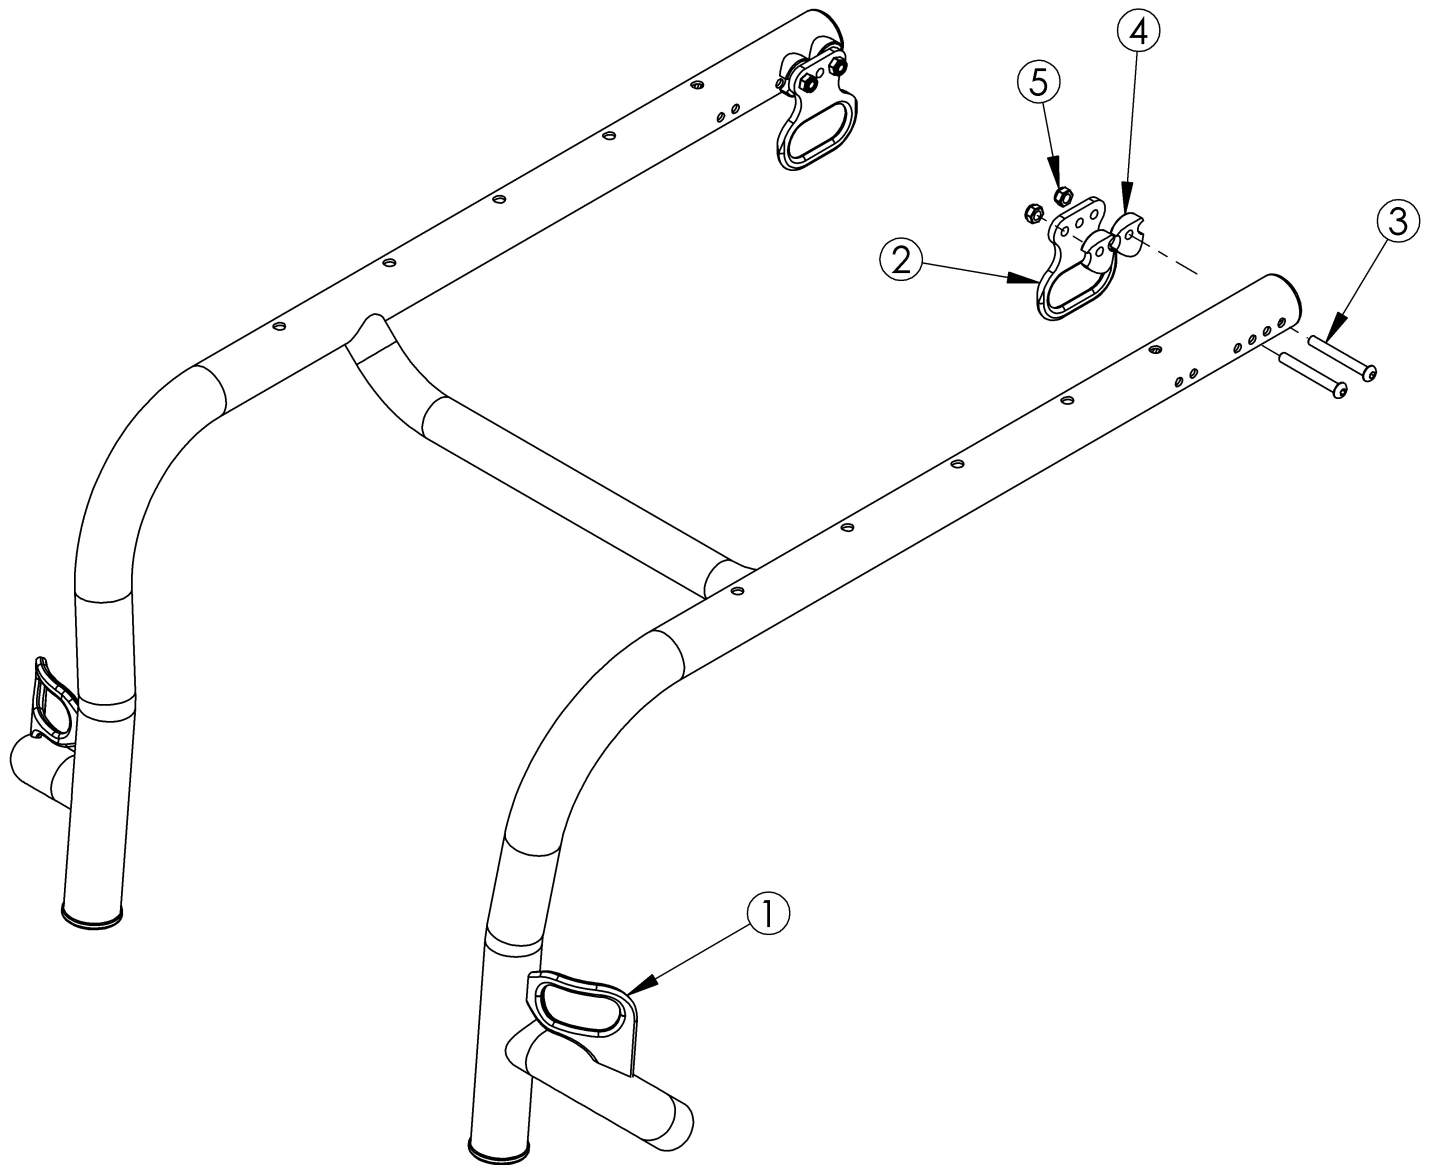

(Discontinued 1) Rogue Transit

This Rogue Transit is discontinued and was used on serial numbers prior to RG0016500. Rogue Transit cannot be retrofitted. If needing to add transit, please see the Rogue Rigid Frame page or call Customer Service.

Item Number	Part Number	Description	Quantity
3	003232	M6 x 55 BHCS Blk Zc	4
4	000248	Saddle 1.375"	4
5	100658	M6 Nylock Nut Blk Zn	4