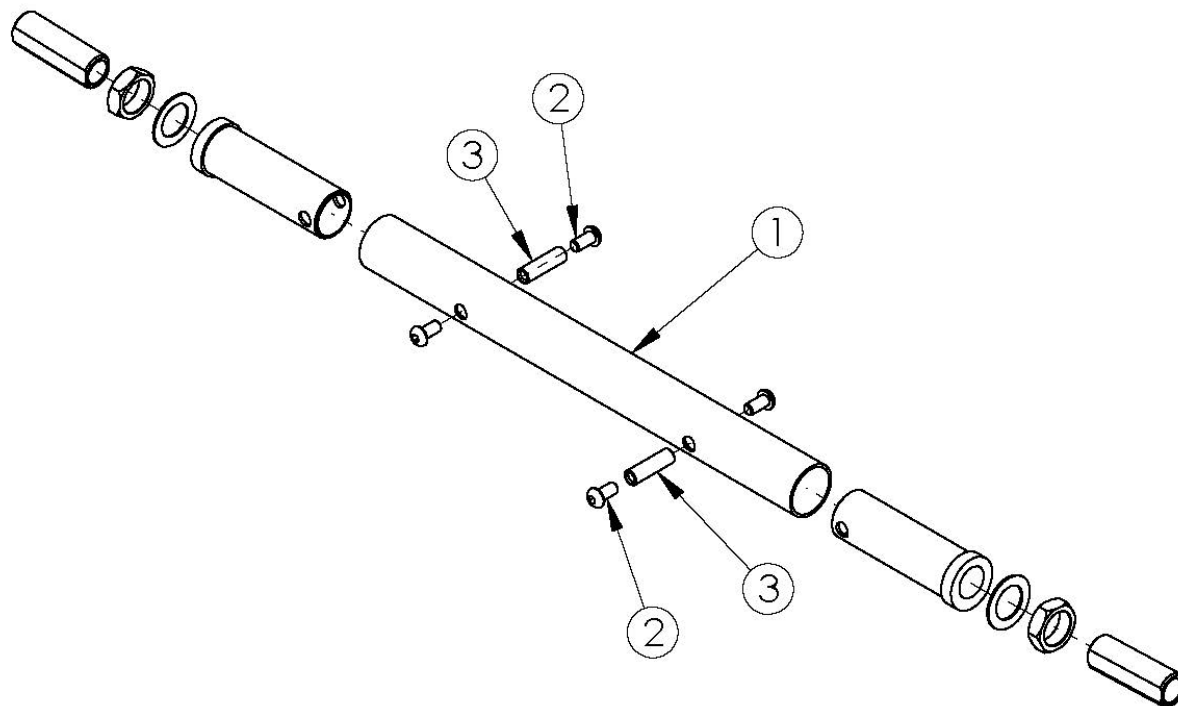

## Clik Camber Tube - Growth

Black Camber Tube kits based on seat width. Color Anodized Camber Tube kits used on all chair widths. New camber tube required when changing the degree of camber by more than 2 degrees. If Wheelchair Drive Ready Option is present, replacement parts need to be processed through Alber USA. If OAD and 5th Wheel are present, please select the appropriate OAD Camber Tube and Standard Camber Tube when growing chair in width.

| Item Number | Part Number | Description   | Quantity |
|-------------|-------------|---|----------|
| 1a          | 503238      | Camber Tube Rigid 8" Kit Black  | 1        |
| 1b          | 503239      | Camber Tube Rigid 9" Kit Black  | 1        |
| 1c          | 500720      | Camber Tube Rigid 10" Kit Black   | 1        |
| 1d          | 500721      | Camber Tube Rigid 11" Kit Black   | 1        |
| 1e          | 003369      | One Arm Drive Camber Tube 11" Kit, Clik / Rogue XP<br><i>Used if One Arm Drive is present. Does not include tube end plugs; add quantity 2 of 100532.</i> | 1        |
| 1f          | 500722      | Camber Tube Rigid 12" Kit Black   | 1        |
| 1g          | 003370      | One Arm Drive Camber Tube 12" Kit, Clik / Rogue / Rogue XP  | 1        |

| Item Number | Part Number | Description             | Quantity |
|-------------|-------------|-------------------------|----------|
| 3           | 000066      | M6 x 27 Threaded Barrel | 2        |