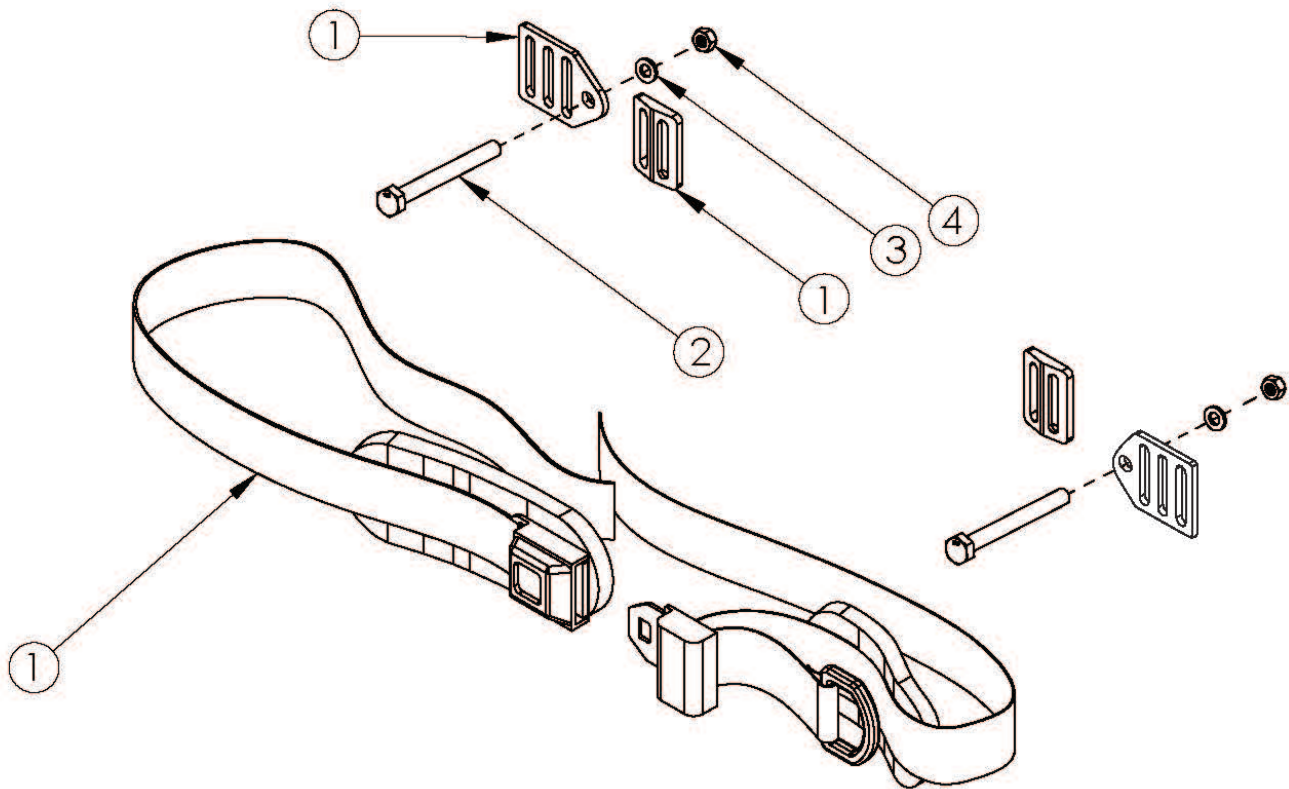

# Focus Pelvic Positioning Belts - 1" Padded Auto Buckle and Hardware

Item Number	Part Number	Description	Quantity
1, 2, 3, 4	111216	Belt Pelvic Positioning 1" Auto Buckle Padded 53", Focus	1
1	100613	Belt Pelvic Positioning 1" Auto Buckle Padded 53"	1
2	101125	M6 x 55 BTN SHCS BLKZC	2
3	100746	M6 Flat Washer Blk Zn	2
4	100658	M6 Nylock Nut Blk Zn	2