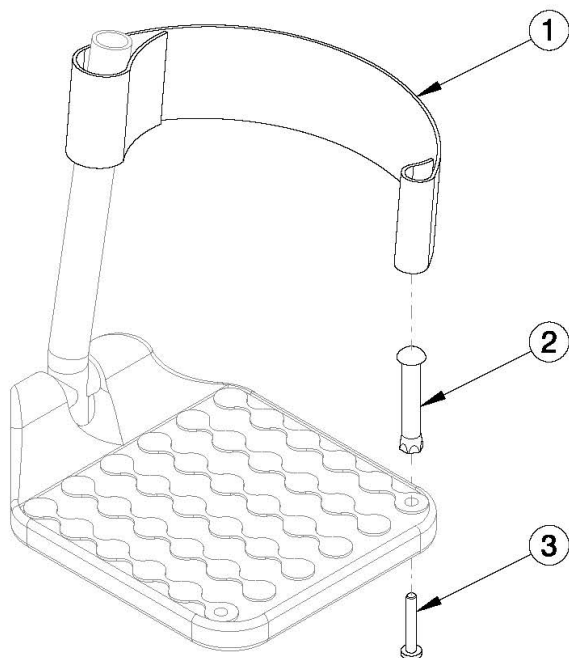

CR45 Heel Loops

Heel Loop				
Part No.	Used on Chair Widths			Strap Length
	Angle Adjustable / Multi-Angle	Composite	Composite Angle Adjustable	
100591	N/A	14" - 15"	N/A	9.4"
100592	14" - 15"	16" - 17"	15" - 16"	10.4"
100593	16" - 22"	18" - 22"	17" - 22"	11.4"

Adjustable Heel Loop				
Part No.	Used on Chair Widths			Strap Length
	Angle Adjustable / Multi-Angle	Composite	Composite Angle Adjustable	
112009	10" - 13"	N/A	N/A	17"
103364	14" - 17"	14" - 18"	15" - 17"	19"
103365	18" - 20"	19" - 22"	18" - 20"	21"
103366	21" - 22"	N/A	21" - 22"	25"

Item Number	Part Number	Description	Quantity
1a	100591	Heel Loop Strap Short	1
1b	100592	Heel Loop Strap Medium	1
1c	100593	Heel Loop Strap Long	1
1d	122956	Adjustable Heel Loop Small	1
1e	122957	Adjustable Heel Loop Medium	1
1f	122958	Adjustable Heel Loop Large	1
2	100551	Heel Loop Peg	1
3	101471	10-32 x 1-1/4 PH Pan HD T-B T/S ZC	1