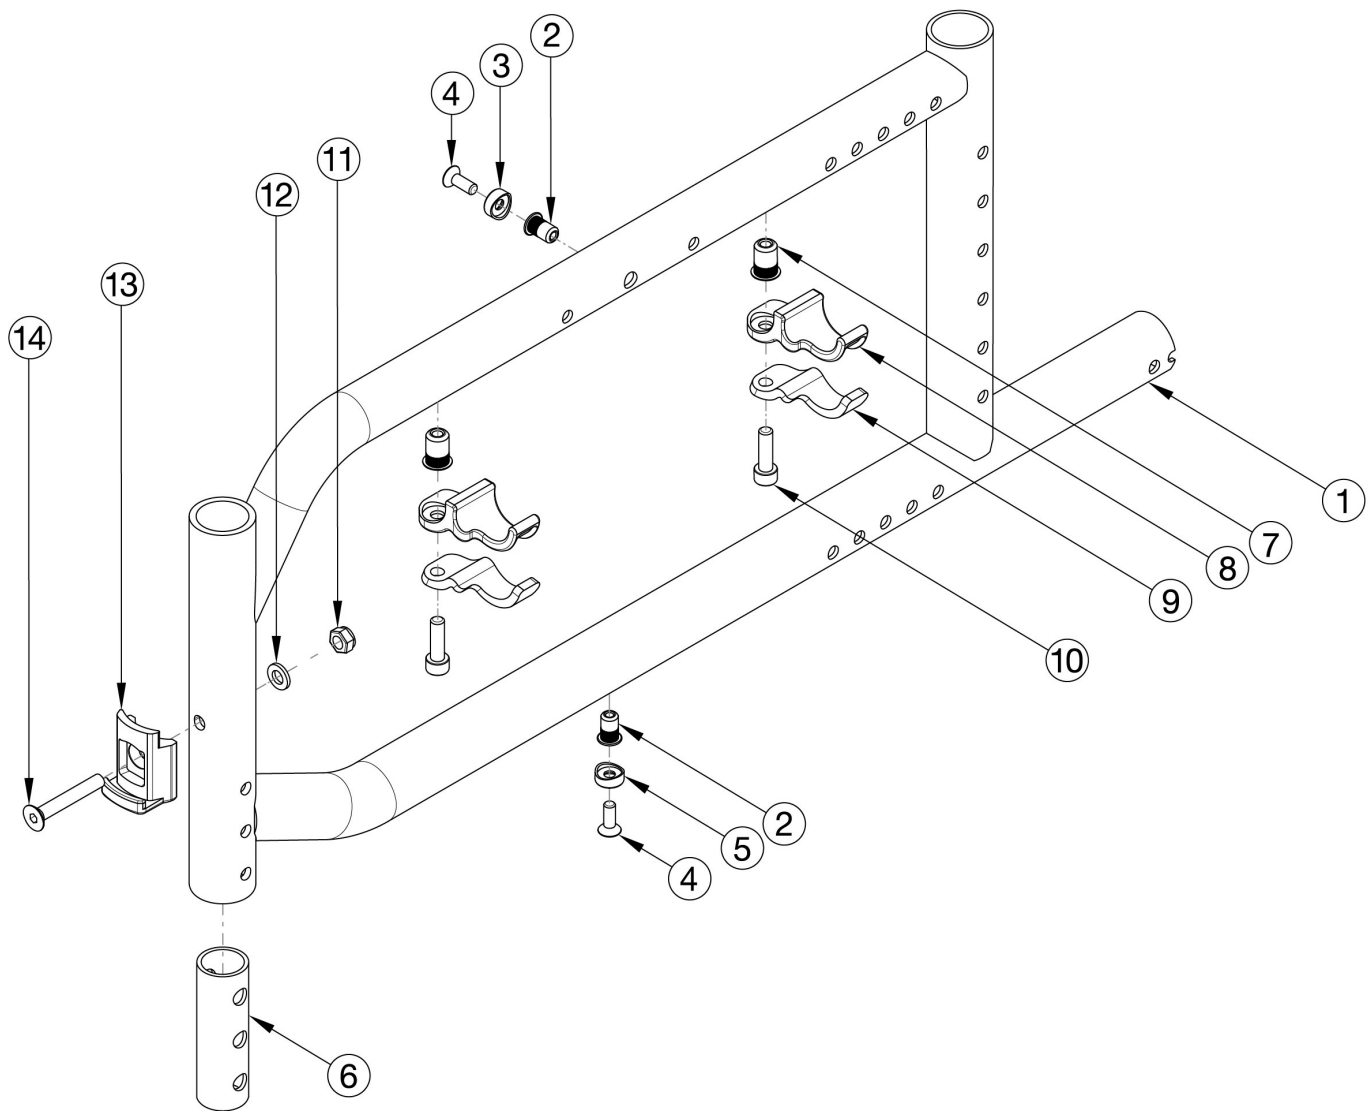

Catalyst E Side Frame Assembly

Frame assemblies are based on Seat Depth. If switching to new Seat Depth, new Height Adjustable T-Arms or Height Adjustable Flip Back T-Arms may be needed.

Item Number	Part Number	Description	Quantity
1a, 2, 6, 7	115925_ _ _	Frame Assembly, Left, 16, Catalyst E	1
1b, 2, 6, 7	115926_ _ _	Frame Assembly, Left, 18, Catalyst E	1
1c, 2, 6, 7	115927_ _ _	Frame Assembly, Left, 20, Catalyst E	1
1a, 2, 6, 7	115928_ _ _	Frame Assembly, Right, 16, Catalyst E	1
1b, 2, 6, 7	115929_ _ _	Frame Assembly, Right, 18, Catalyst E	1

Item Number	Part Number	Description	Quantity
1c, 2, 6, 7	115930_ _ _	Frame Assembly, Right, 20, Catalyst E	1
3-5, 8-12	115924	Seat Hook and Support Hardware Kit, Catalyst E <i>For 1 side</i>	1
3	111940	Cross Brace Top Clamp Retainer Saddle, Catalyst E	1
4	102937	M5 X 14 FHCS, Blk Zn	2
5	111941	Cross Brace Bottom Clamp Retainer Saddle, Catalyst E	1
6	111942	Front Frame Insert, Catalyst E	1
7	100661	M6 X 1.0 Rivnut	1
8	111937	Seat Hook	1
9	111938	Seat Hook Support, Steel	1
10	101180	M6 x 20 SHCS BLK ZC	1
11	100658	M6 Nylock Nut Blk Zn	1
12	100746	M6 Flat Washer Blk Zn	1
13	000336	Latch Block	1
14	101819	M6 x 40 FHCS Blk Zn	1