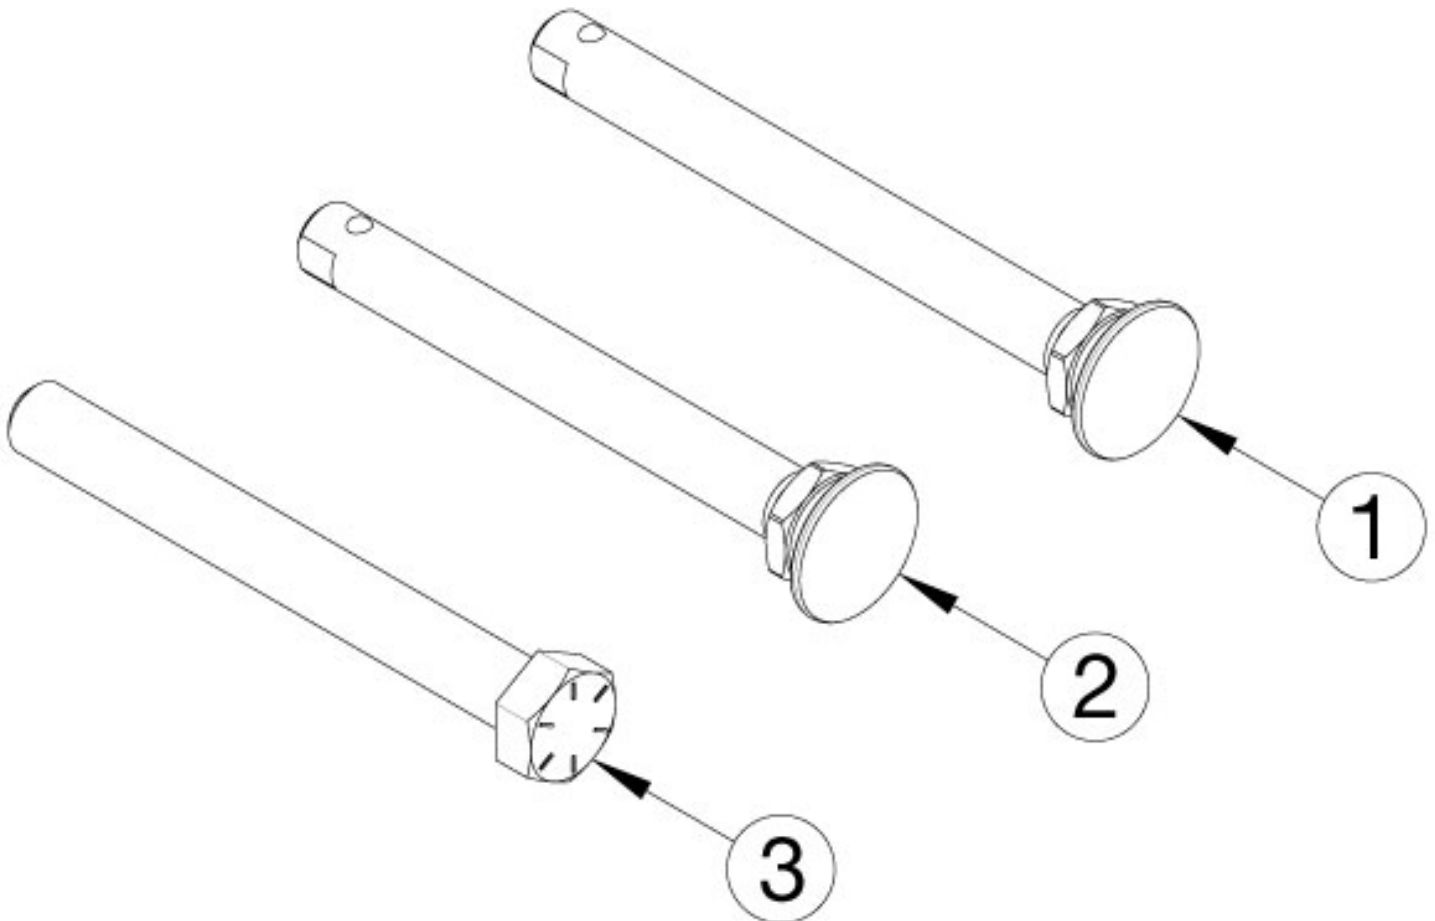

Arc Axles

Item Number	Part Number	Description	Quantity
1	101191	Axle Quick Release w/ Button 1/2" x 110MM <i>Used on 20" Mags wheels</i>	1
2	101108	Axle Quick Release w/ Button 1/2" x 99MM <i>Used on 12" and 16" Mags, 20" MAXX Performance Spoke, and 20" MAXX Mag wheels</i>	1
3	110293	HHB, 1/2-13 x 4.5, Grade 8, BLZ	1