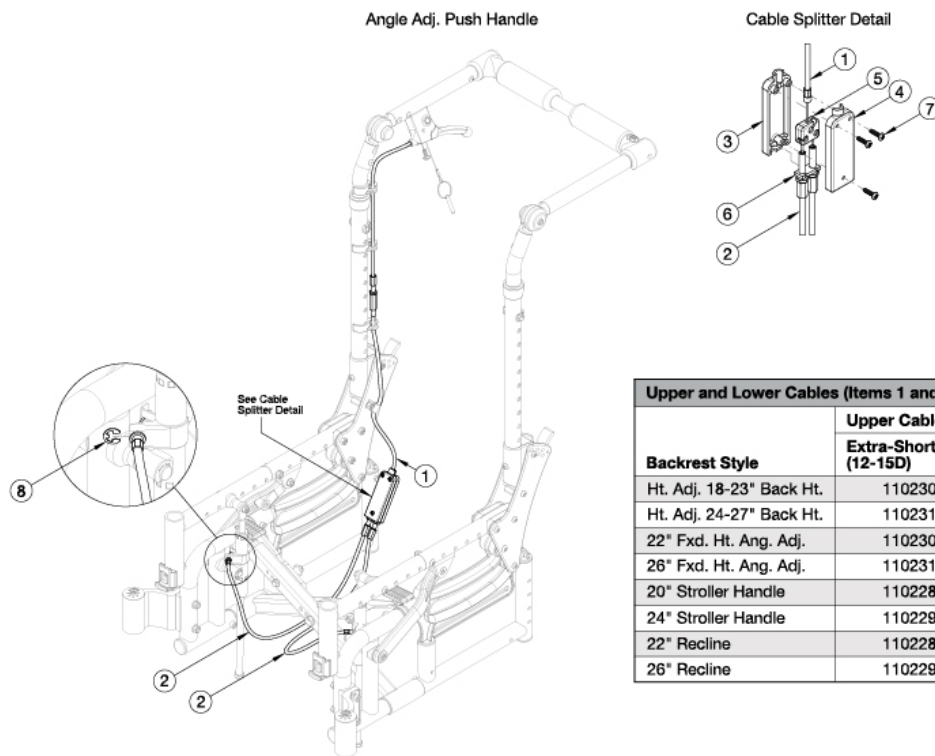

Arc Single Hand Tilt Mechanism - Growth

Upper and Lower Cables (Items 1 and 2)				
Backrest Style	Upper Cable (Item 1)		Lower Cables (Item 2)	
	Extra-Short (12-15D)	Short, Medium, and Long (15-20D)	Extra-Short (12-15D)	Short, Medium, and Long (15-20D)
Ht. Adj. 18-23" Back Ht.	110230	110231	113005	113006
Ht. Adj. 24-27" Back Ht.	110231	110232	113005	113006
22" Fxd. Ht. Ang. Adj.	110230	110231	113005	113006
26" Fxd. Ht. Ang. Adj.	110231	110232	113005	113006
20" Stroller Handle	110228	110229	113005	113006
24" Stroller Handle	110229	110230	113005	113006
22" Recline	110228	110229	113005	113006
26" Recline	110229	110230	113005	113006

Is your depth changing? Will your existing tilt cables achieve your new depth? If no, please select the appropriate tilt cables based off your new configuration on the table above. Please note kits 113005 and 113006 contain two cables and two e-rings.

Item Number	Part Number	Description	Quantity
1a	110228	Cable, Splitter, Upper, Short	1
1b	110229	Cable, Splitter, Upper, Medium	1
1c	110230	Cable, Splitter, Upper, Long	1
1d	110231	Cable, Splitter, Upper, Extra Long	1
1e	110232	Cable, Splitter, Upper, Extra Extra Long	1
2a, 8	113005	Cable, Tilt, Split, Medium, Arc	1
2b, 8	113006	Cable, Tilt, Split, Long, Arc	1
3-7	113009	Cable Splitter Assembly, Arc	1
8	102822	E-Ring, M6, YZ	1