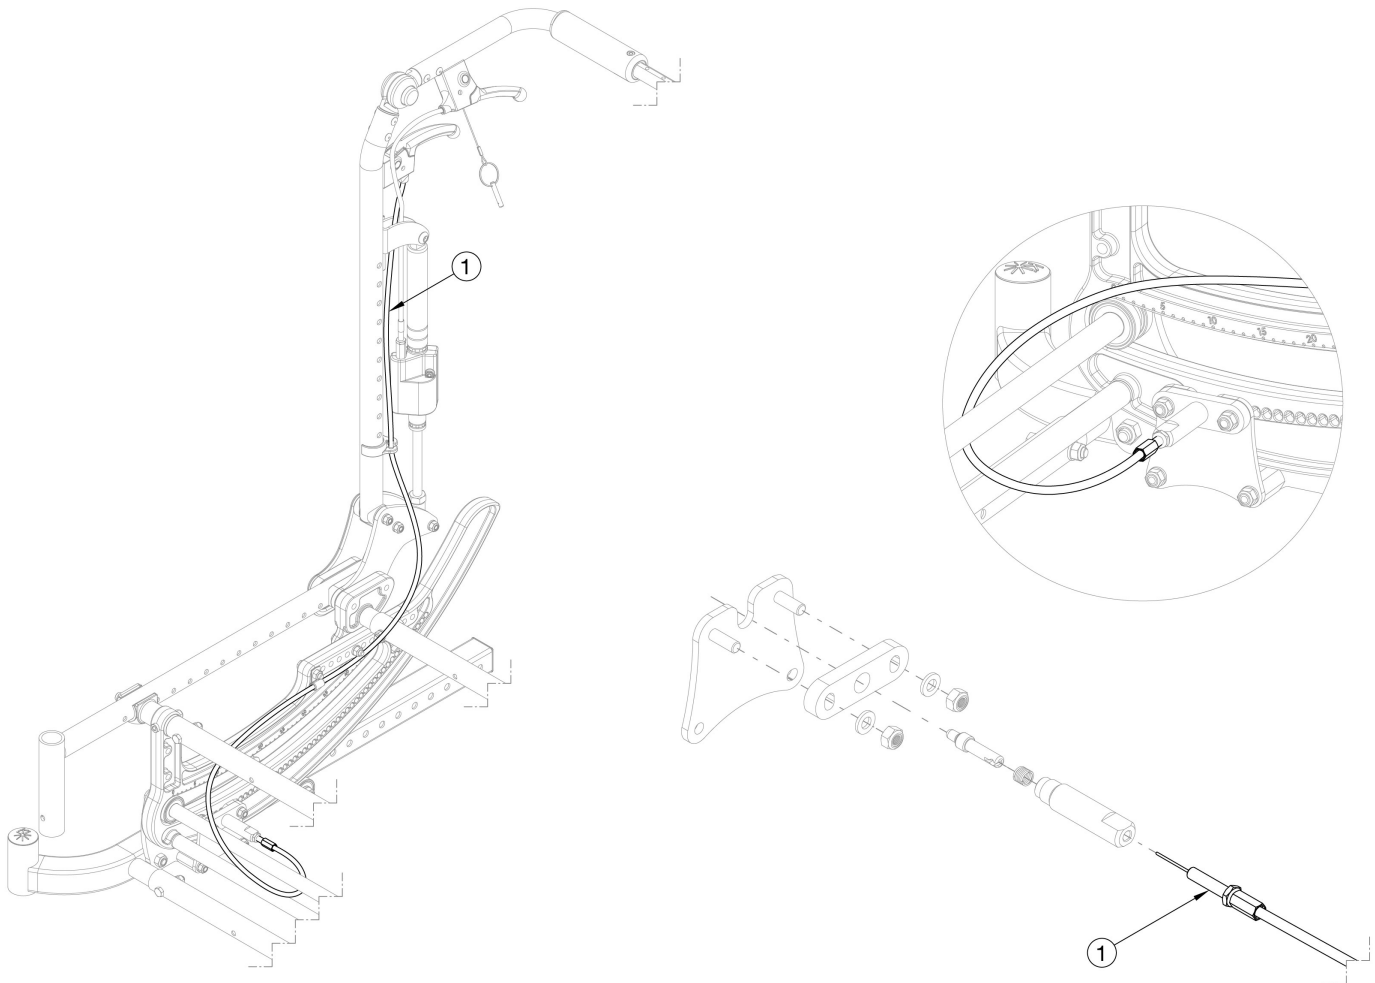

CR45 Dual Hand Tilt with Reclining Back - Growth

Has your width changed? If yes, please select accordingly.

| Item Number | Part Number | Description | Quantity |
|-------------|-------------|------------------------------|----------|
| 1a | 112470 | Hand Tilt Cable Short, CR45 | 2 |
| 1b | 112471 | Hand Tilt Cable Medium, CR45 | 2 |