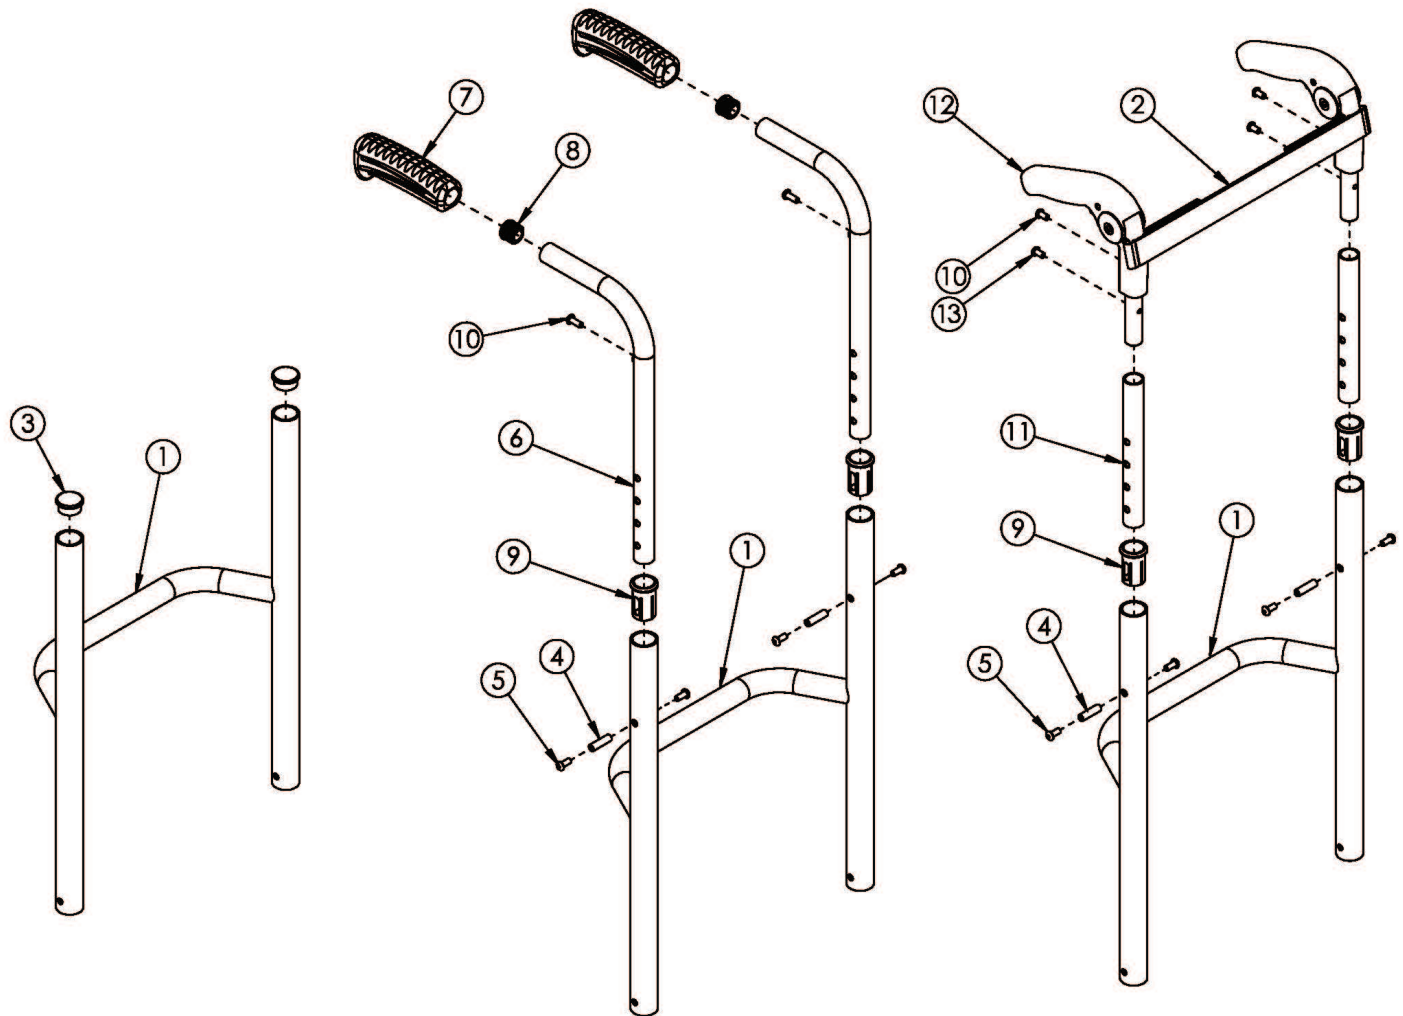

Ethos / Rogue Fixed Height Back Post with Non-Adjustable Height Rigidizer Bar

Effective on Rogue starting with serial number RG0016612. <p>

If retrofitting to this backrest on Rogue, a new backrest mount and hardware may be required. <p>

Tension Straps (#2) are based on seat width and used in combination with back upholstery.

Item Number	Part Number	Description	Quantity	Retail
1a	108722	Fixed Height Rigid Backrest 5", 12" Wide <i>Used with 9" back height with standard or low profile push handles</i>	1	\$79.28
1b	108724	Fixed Height Rigid Backrest 6", 12" Wide <i>Used with 10" back height with standard or low profile push handles or 12" back height with fold down push handles</i>	1	\$79.28
1c	108726	Fixed Height Rigid Backrest 7", 12" Wide <i>Used with 9" back height with omit push handles, 11" back height with standard or low profile push handles or 13" back height with fold down push handles</i>	1	\$79.28