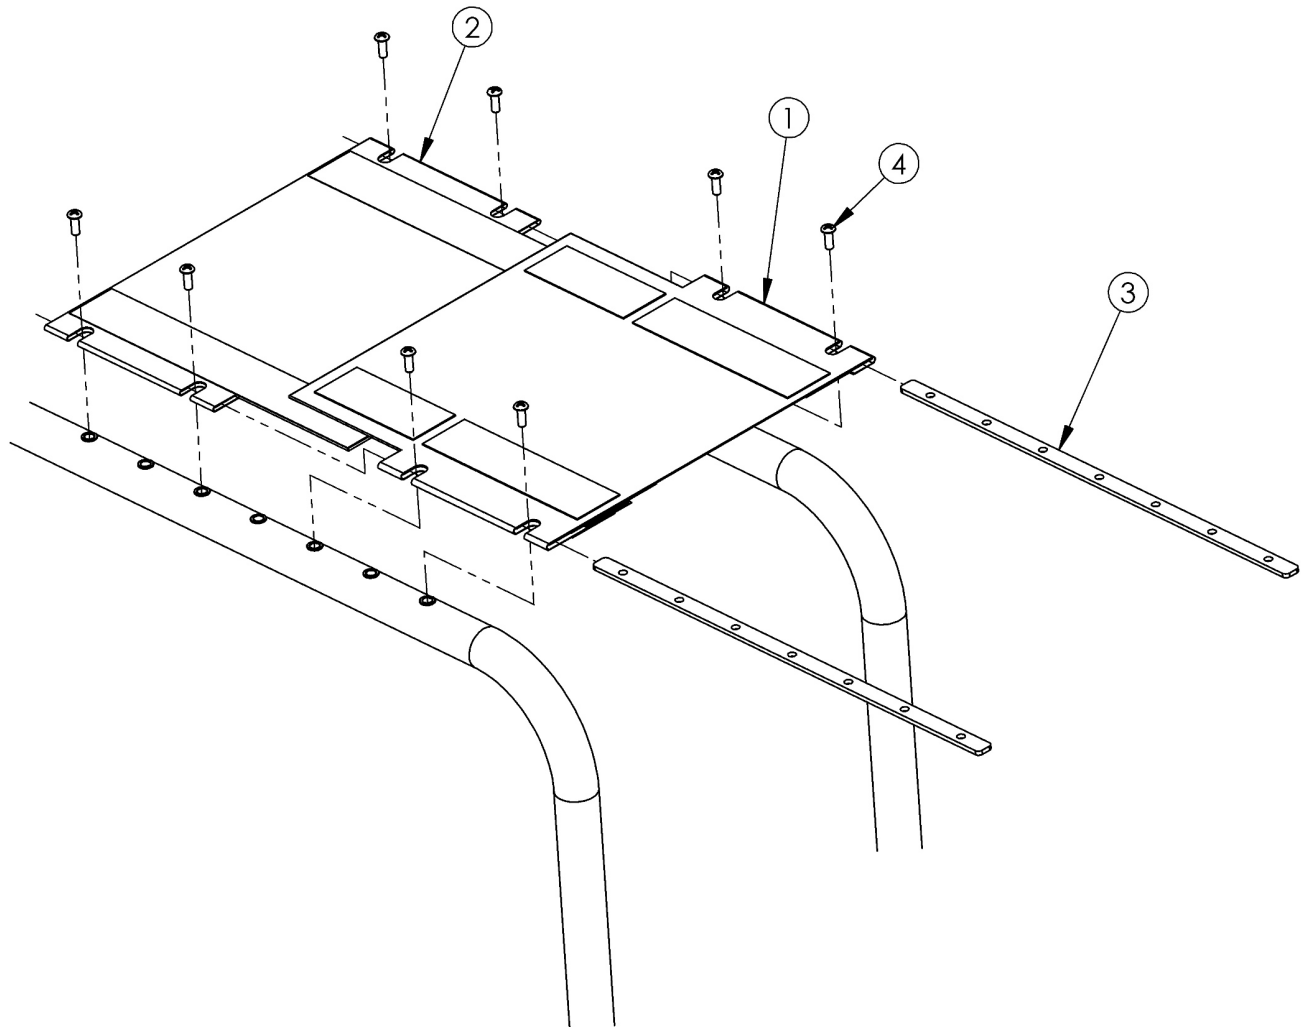

Clik Growing Seat Sling

Front		
Part No's	Depth	For Chair Depths
002331 - 002339	4.0"	8"-11"
002347 - 002361	6.0"	12"-13"
002374 - 002383	8.0"	14"-18"

Rear		
Part No's	Depth	For Chair Depths
002340 - 002346	4.0"	8'-9"
002363 - 002373	6.0"	10"-15"
002384 - 002391	8.0"	16"-18"

Seat sling width measures approximately 0.75" less than the chair size. See image above for seat sling depth measurement.

Item Number	Part Number	Description	Quantity
3a, 4	502620	Seat Rail 7-10" Deep w/ Hardware PAIR Klik	1
3b, 4	502621	Seat Rail 9-12" Deep w/ Hardware PAIR Klik	1
3c, 4	502622	Seat Rail 11-14" Deep w/ Hardware PAIR Klik	1
3d, 4	502623	Seat Rail 13-16" Deep w/ Hardware PAIR Klik	1
3e, 4	502624	Seat Rail 15-18" Deep w/ Hardware PAIR Klik	1
1a	002331	8" Wide 4" Deep Front Seat Sling	1
1b	002332	9" Wide 4" Deep Front Seat Sling	1
1c	002333	10" Wide 4" Deep Front Seat Sling	1
1d	002334	11" Wide 4" Deep Front Seat Sling	1
1e	002335	12" Wide 4" Deep Front Seat Sling	1
1f	002336	13" Wide 4" Deep Front Seat Sling	1
1g	002337	14" Wide 4" Deep Front Seat Sling	1
1h	002338	15" Wide 4" Deep Front Seat Sling	1
1i	002339	16" Wide 4" Deep Front Seat Sling	1
1j	002347	8" Wide 6" Deep Front Seat Sling	1
1k	002348	9" Wide 6" Deep Front Seat Sling	1
1l	002353	10" Wide 6" Deep Front Seat Sling	1
1m	002354	11" Wide 6" Deep Front Seat Sling	1
1n	002355	12" Wide 6" Deep Front Seat Sling	1
1o	002356	13" Wide 6" Deep Front Seat Sling	1
1p	002357	14" Wide 6" Deep Front Seat Sling	1
1q	002358	15" Wide 6" Deep Front Seat Sling	1
1r	002359	16" Wide 6" Deep Front Seat Sling	1
1s	002360	17" Wide 6" Deep Front Seat Sling	1
1t	002361	18" Wide 6" Deep Front Seat Sling	1
1u	002374	9" Wide 8" Deep Front Seat Sling	1