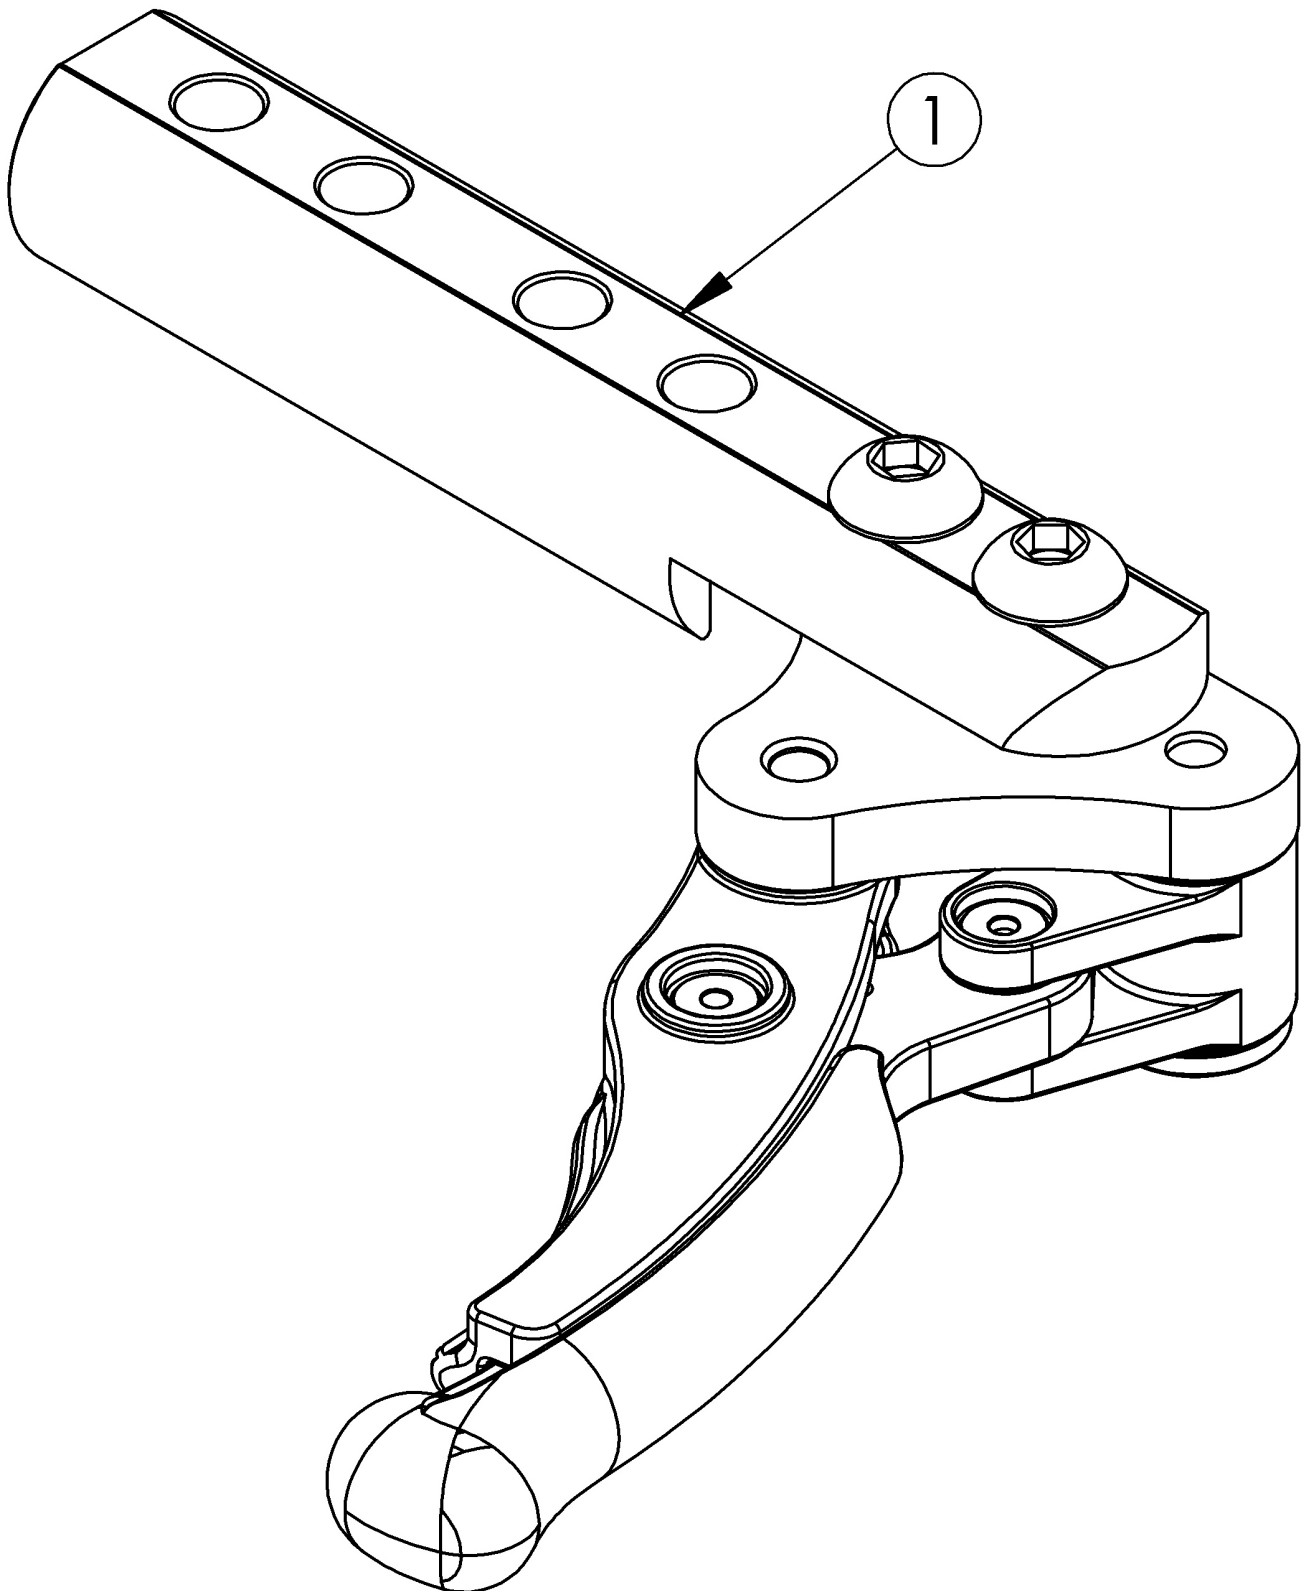

Catalyst E Wheel Locks - Low Profile Scissor Lock

Item Number	Part Number	Description	Quantity
1a	108212	Low Profile Scissor Lock with Instruction, Right <i>This kit contains 107188 wheel lock along with an instruction for reversing the wheel lock. Replaced kit 506660.</i>	1
1b	108213	Low Profile Scissor Lock with Instruction, Left <i>This kit contains 107189 wheel lock along with an instruction for reversing the wheel lock. Replaced kit 506659.</i>	1