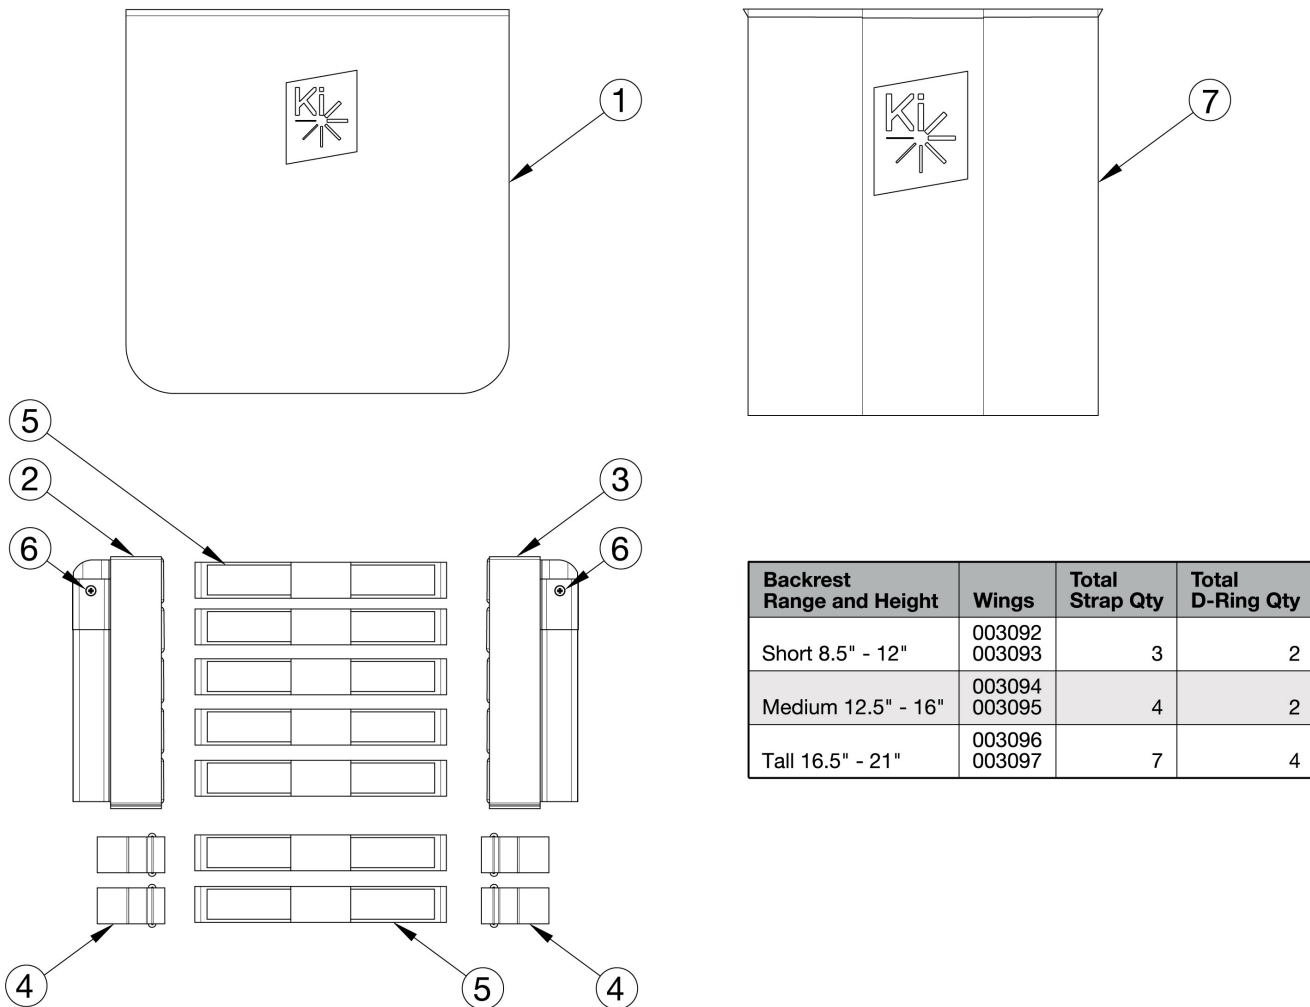

Catalyst E Back Upholstery - Tension Adjustable

Backrest Range and Height	Wings	Total Strap Qty	Total D-Ring Qty
Short 8.5" - 12"	003092 003093	3	2
Medium 12.5" - 16"	003094 003095	4	2
Tall 16.5" - 21"	003096 003097	7	4

Assemblies contain the cover, amount of straps and d-rings used for the tallest height listed in the assembly. <p>Attaching hardware is not included with the back upholstery assemblies.

Item Number	Part Number	Description	Quantity	Retail
1a, 2a, 3a, 4, 5a, 6	116000	Back Upholstery Assembly Tension Adjustable with Standard Cover 14W, 8.5" - 12"	1	\$418.68
1b, 2b, 3b, 4, 5a, 6	116001	Back Upholstery Assembly Tension Adjustable with Standard Cover 14W, 12.5"-16"	1	\$546.72
1c, 2c, 3c, 4, 5a, 6	116002	Back Upholstery Assembly Tension Adjustable with Standard Cover 14W, 16.5" - 21"	1	\$572.38
1d, 2a, 3a, 4, 5b, 6	116003	Back Upholstery Assembly Tension Adjustable with Standard Cover 16W, 8.5" - 12"	1	\$418.68
1e, 2b, 3b, 4, 5b, 6	116004	Back Upholstery Assembly Tension Adjustable with Standard Cover 16W, 12.5" - 16"	1	\$546.72
1f, 2c, 3c, 4, 5b, 6	116005	Back Upholstery Assembly Tension Adjustable with Standard Cover 16W, 16.5" - 21"	1	\$572.38