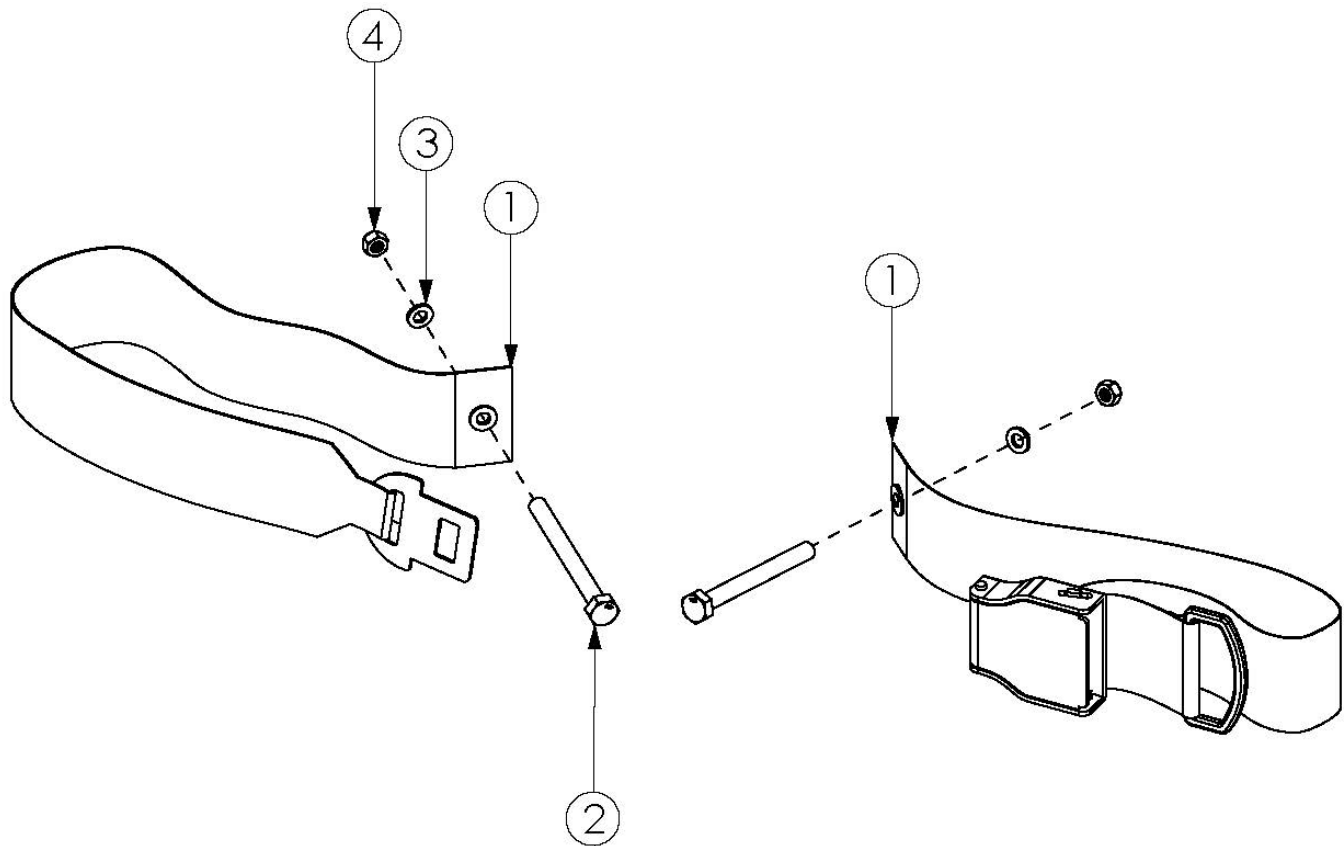

# Rogue ALX Pelvic Positioning Belts - 2" Airline Buckle and Hardware (Formerly Tsunami)

Item Number	Part Number	Description	Quantity
1, 2, 3, 4	111403	Belt Pelvic Positioning 2" Airline Buckle 50", RG ALX/Rogue/LW XP	1
1	100594	Belt Pelvic Positioning 2" Airline Buckle 50"	1
2	101781	M6 x 50mm Partial Thread BHCS Blk ZC	2
3	100746	M6 Flat Washer Blk Zn	2
4	100658	M6 Nylock Nut Blk Zn	2