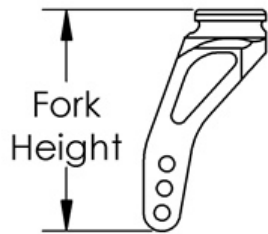

# **(Discontinued) Rogue Caster Forks and Stems**

Std	2.0"
+ 3/4"	2.8"

Short	4.5"
Tall	4.9"

Item Number	Part Number	Description	Quantity
1b, 4-9, 13	500783_ _ _	Color Anodized Fork and Stem Assembly Short 3/4	1
2b, 4-9, 13	500785_ _ _	Color Anodized Fork and Stem Assembly Tall 3/4	1
2b, 5-7	000928_ _ _	Color Anodized Caster Fork Tall w/ Bearing Housing RG <i>Replaced with 004362_ _ _</i>	1
4	000930INST	Caster Stem In Line +3/4 Rogue/Clik <i>Replaced with 004371INST</i>	1
8	100682	Washer 1/2" .518 x .875 x .047 F/W Black Zinc	1
9	101459	1/2-20 NTE JAM NYL INS L/N BLK ZC	1
10	000422	M6 x 56 Threaded Barrel	1
11	100792	Caster Spacer D8 x D12 x 10mm / Close Mount Handrim Spacer	2
12	100667	M6 x 12 BTN SHCS BLKZC w/Patch	2
13a	001355	Caster Bearing Cap Black Anodized <i>Used with 3/4" stem only</i>	1
13b	001355_ _ _	Color Anodized Caster Bearing Cap	1