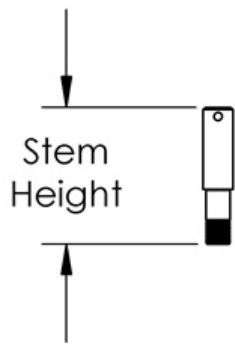

# **(Discontinued) Rogue Caster Forks and Stems**

Std	2.0"
+ 3/4"	2.8"

Short	4.5"
Tall	4.9"

Item Number	Part Number	Description	Quantity
1b, 4-9, 13	500783_ _ _	Color Anodized Fork and Stem Assembly Short 3/4	1
2b, 4-9, 13	500785_ _ _	Color Anodized Fork and Stem Assembly Tall 3/4	1
2b, 5-7	000928_ _ _	Color Anodized Caster Fork Tall w/ Bearing Housing RG <i>Replaced with 004362_ _ _</i>	1
4	000930INST	Caster Stem In Line +3/4 Rogue/Clik <i>Replaced with 004371INST</i>	1
8	100682	Washer 1/2" .518 x .875 x .047 F/W Black Zinc	1
9	101459	1/2-20 NTE JAM NYL INS L/N BLK ZC	1
10	000422	M6 x 56 Threaded Barrel	1
11	100792	Caster Spacer D8 x D12 x 10mm / Close Mount Handrim Spacer	2
12	100667	M6 x 12 BTN SHCS BLKZC w/Patch	2
13a	001355	Caster Bearing Cap Black Anodized <i>Used with 3/4" stem only</i>	1
13b	001355_ _ _	Color Anodized Caster Bearing Cap	1