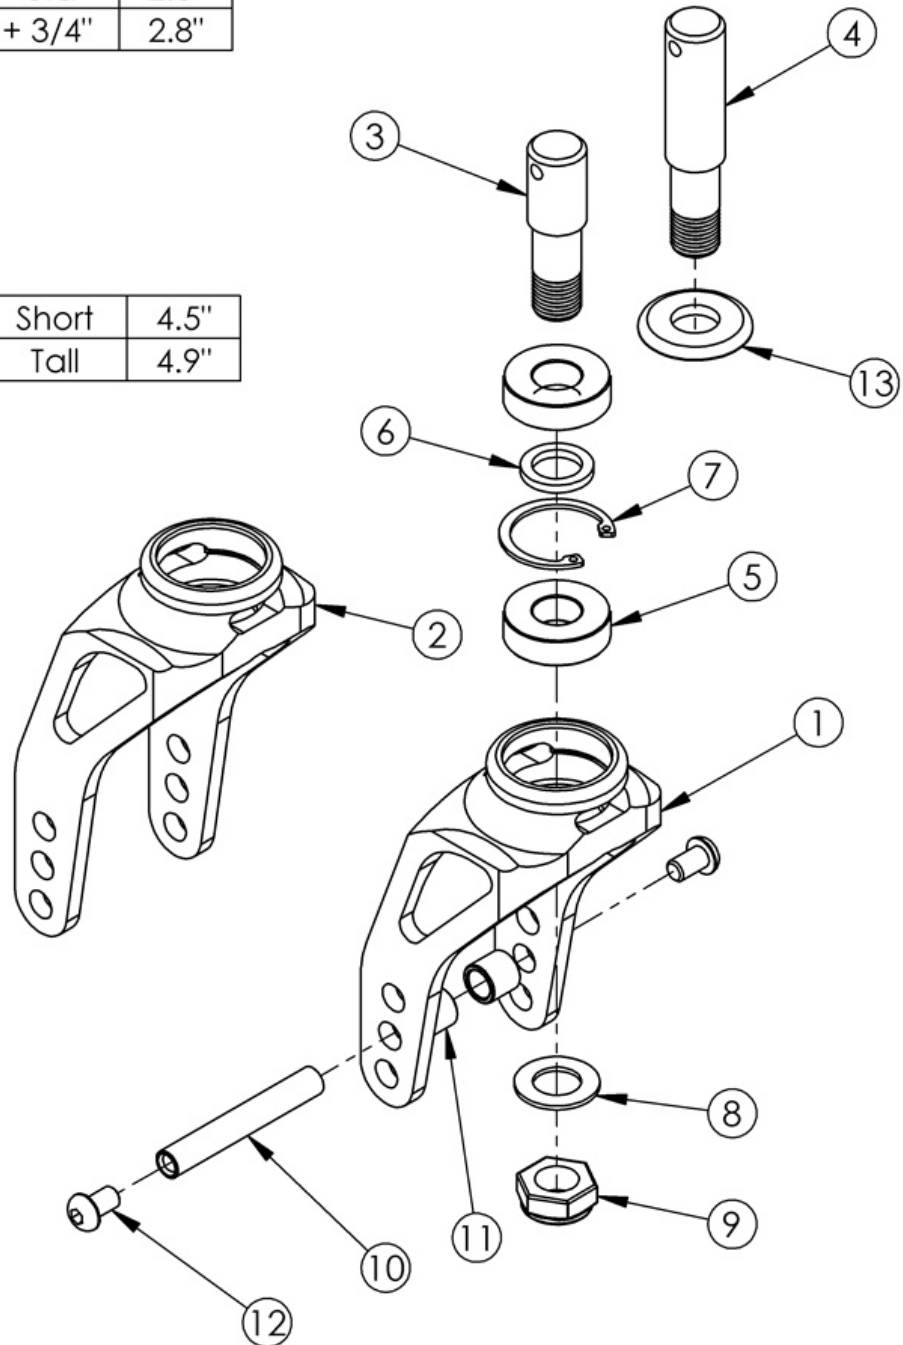

# **(Discontinued) Rogue Caster Forks and Stems**

Std	2.0"
+ 3/4"	2.8"

Short	4.5"
Tall	4.9"

Item Number	Part Number	Description	Quantity
1b, 4-9, 13	500783_ _ _	Color Anodized Fork and Stem Assembly Short 3/4	1
2b, 4-9, 13	500785_ _ _	Color Anodized Fork and Stem Assembly Tall 3/4	1
2b, 5-7	000928_ _ _	Color Anodized Caster Fork Tall w/ Bearing Housing RG <i>Replaced with 004362_ _ _</i>	1
4	000930INST	Caster Stem In Line +3/4 Rogue/Clik <i>Replaced with 004371INST</i>	1
8	100682	Washer 1/2" .518 x .875 x .047 F/W Black Zinc	1
9	101459	1/2-20 NTE JAM NYL INS L/N BLK ZC	1
10	000422	M6 x 56 Threaded Barrel	1
11	100792	Caster Spacer D8 x D12 x 10mm / Close Mount Handrim Spacer	2
12	100667	M6 x 12 BTN SHCS BLKZC w/Patch	2
13a	001355	Caster Bearing Cap Black Anodized <i>Used with 3/4" stem only</i>	1
13b	001355_ _ _	Color Anodized Caster Bearing Cap	1