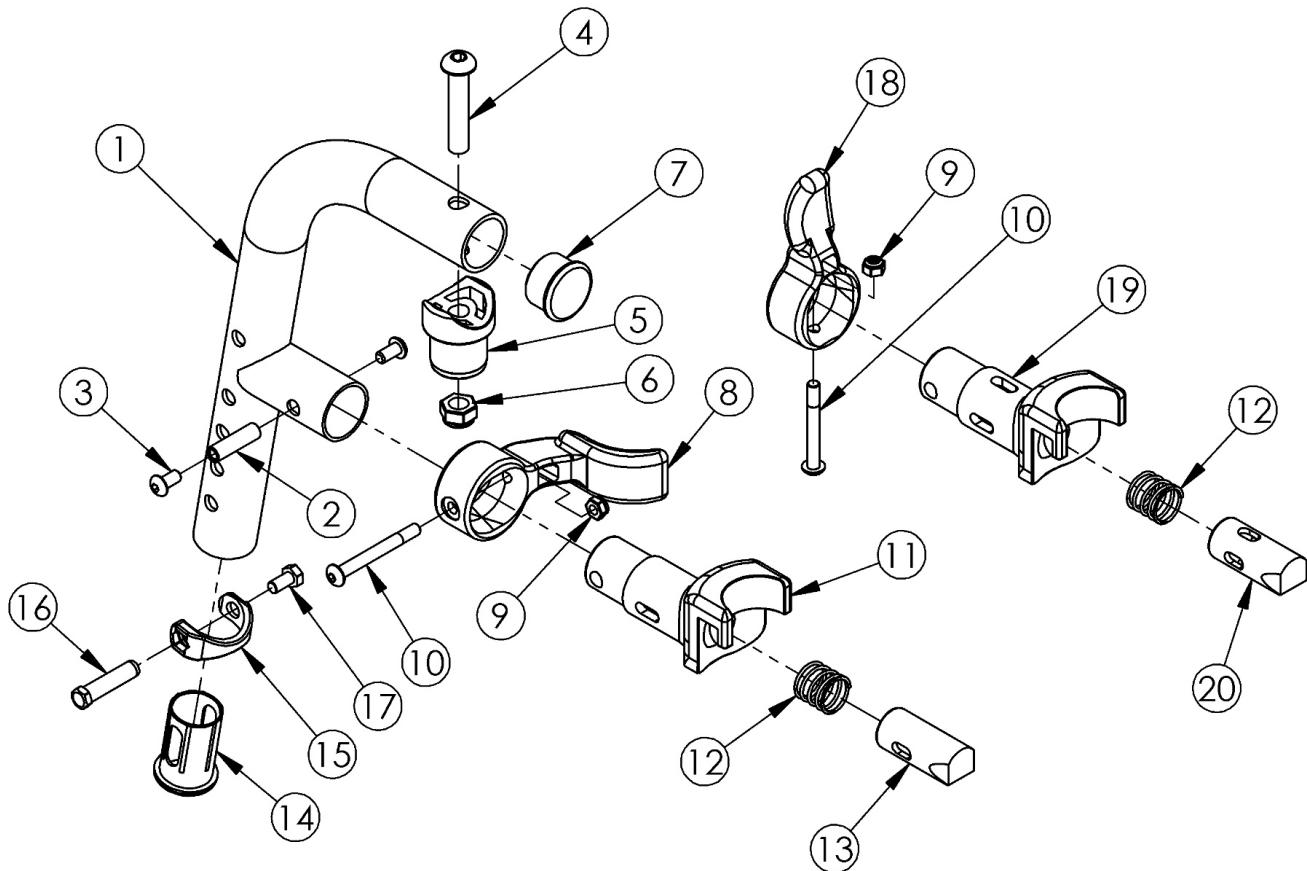

Titanium 80 Degree Extension Mount Hanger

*Please Note: If chair was built with a fixed front frame or hangers were omitted, then latch blocks need to be ordered with hangers.
Please reference the side frame parts manual page.*

Item Number	Part Number	Description	Quantity	Retail
1 - 17	100407	Hanger Assembly Titanium 80 Extension Mount Right	1	\$235.84
1 - 17	100408	Hanger Assembly Titanium 80 Extension Mount Left	1	\$235.84
1-7, 9, 10, 12, 14-20	504744	Hanger Assm Titanium 80 Extension Mount 4-Way - In-Line	1	\$235.84
1-7, 9, 10, 12, 14-20	504745	Hanger Assm Titanium 80 Extension Mount 4-Way - Out Left	1	\$235.84
1-7, 9, 10, 12, 14-20	504746	Hanger Assm Titanium 80 Extension Mount 4-Way - Out Right	1	\$235.84
1, 7, 14	501020	Hanger Tube Assembly Titanium 80 Extension Mount	1	\$180.64
8 - 13	003417	Classic Hanger Latch Assembly, Left	1	\$63.78
8 - 13	003416	Classic Hanger Latch Assembly, Right	1	\$63.78