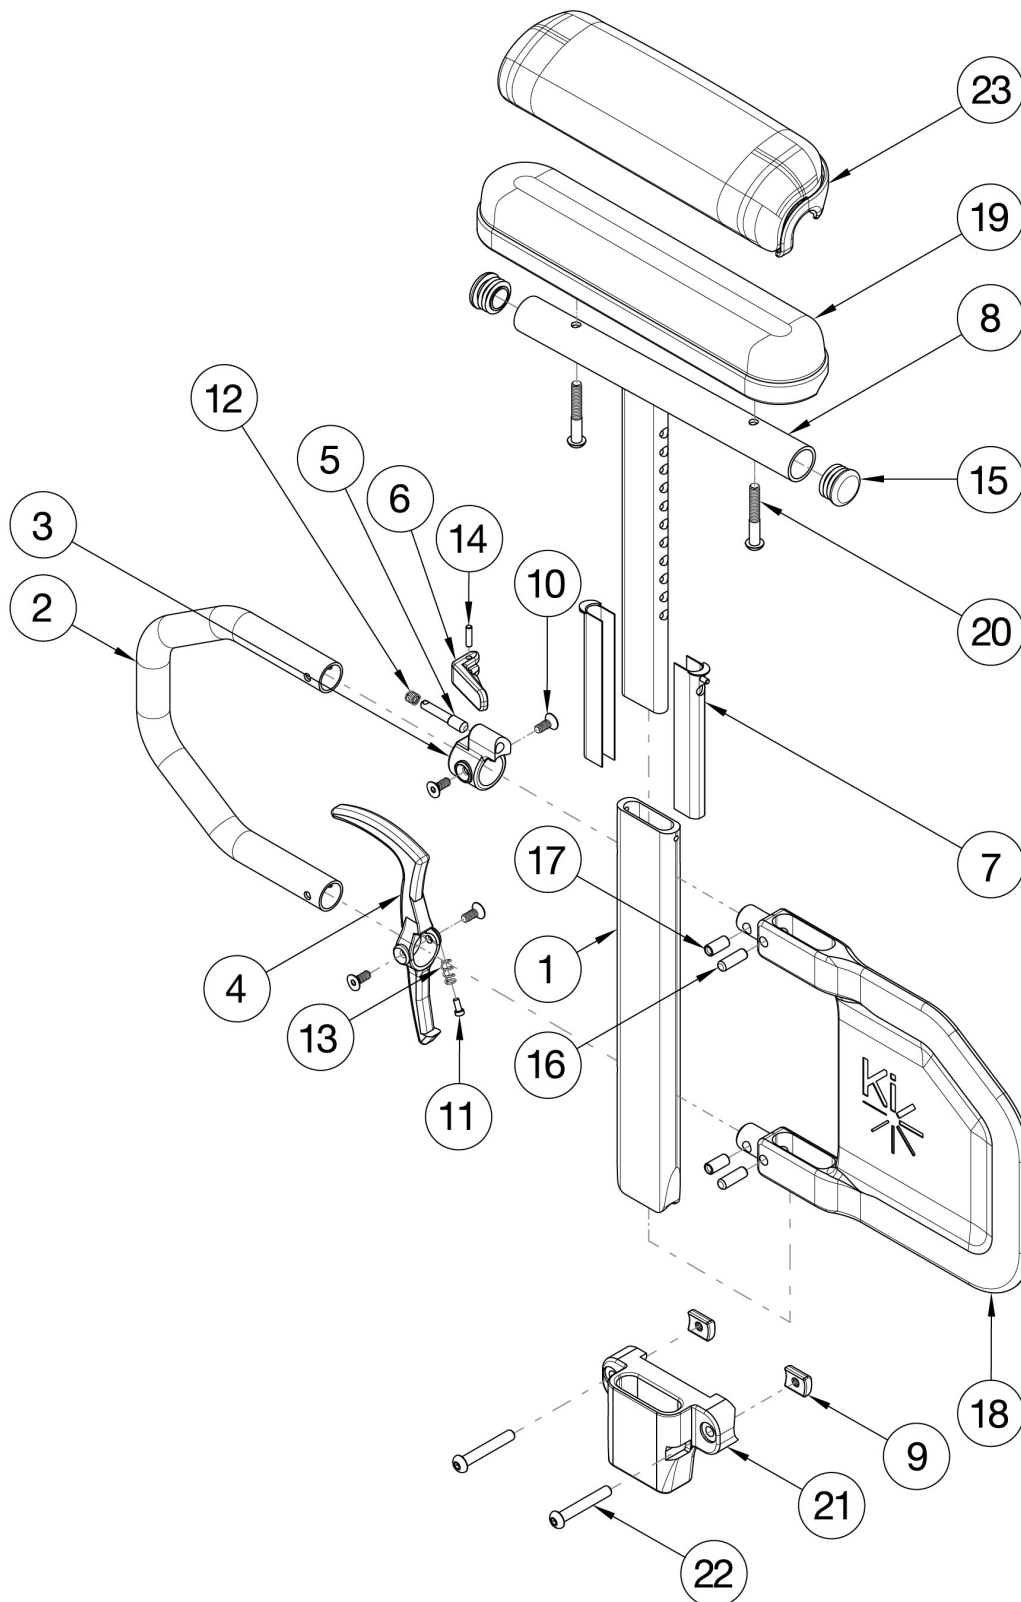

# Catalyst E Armrests - Height Adjustable Tall T-Arm

Short assemblies used with 14" - 17" Seat Depths. Long assemblies used with 18" - 20" Seat Depths. If retrofiting, Receivers are needed.

Item Number	Part Number	Description	Quantity
1-7, 8b, 9-18b, 19a, 20a, 21, 22	115892	Height Adj T-Arm Assm w/ Long Side Shield and Standard Pad Full, 1" Receiver, Catalyst E	1
1-7, 8b, 9-18b, 19a, 20a, 21, 22	115893	Height Adj T-Arm Assm w/ Long Side Shield and Standard Pad Full, 1" Receiver, Catalyst E, PAIR	1
1-7, 8b, 9-18a, 19a, 20a, 21, 22	115894	Height Adj T-Arm Assm w/ Short Side Shield and Standard Pad Full, 1" Receiver, Catalyst E	1
1-7, 8b, 9-18a, 19a, 20a, 21, 22	115895	Height Adj T-Arm Assm w/ Short Side Shield and Standard Pad Full, 1" Receiver, Catalyst E, PAIR	1
1-7, 8a, 9-18b, 19b, 20a, 21, 22	115896	Height Adj T-Arm Assm w/ Long Side Shield and Standard Pad Desk, 1" Receiver, Catalyst E	1
1-7, 8a, 9-18b, 19b, 20a, 21, 22	115897	Height Adj T-Arm Assm w/ Long Side Shield and Standard Pad Desk, 1" Receiver, Catalyst E, PAIR	1
1-7, 8a, 9-18a, 19b, 20a, 21, 22	115898	Height Adj T-Arm Assm w/ Short Side Shield and Standard Pad Desk, 1" Receiver, Catalyst E	1
1-7, 8a, 9-18a, 19b, 20a, 21, 22	115899	Height Adj T-Arm Assm w/ Short Side Shield and Standard Pad Desk, 1" Receiver, Catalyst E, PAIR	1
1-7, 8b, 9-18b, 20b, 21, 22, 23a	115900	Height Adj T-Arm Assm w/ Long Side Shield and Waterfall Pad Full, 1" Receiver, Catalyst E	1
1-7, 8b, 9-18b, 20b, 21, 22, 23a	115901	Height Adj T-Arm Assm w/ Long Side Shield and Waterfall Pad Full, 1" Receiver, Catalyst E, PAIR	1
1-7, 8b, 9-18a, 20b, 21, 22, 23a	115902	Height Adj T-Arm Assm w/ Short Side Shield and Waterfall Pad Full, 1" Receiver, Catalyst E	1
1-7, 8b, 9-18a, 20b, 21, 22, 23a	115903	Height Adj T-Arm Assm w/ Short Side Shield and Waterfall Pad Full, 1" Receiver, Catalyst E, PAIR	1
1-7, 8a, 9-18b, 20b, 21, 22, 23b	115904	Height Adj T-Arm Assm w/ Long Side Shield and Waterfall Pad Desk, 1" Receiver, Catalyst E	1
1-7, 8a, 9-18b, 20b, 21, 22, 23b	115905	Height Adj T-Arm Assm w/ Long Side Shield and Waterfall Pad Desk, 1" Receiver, Catalyst E, PAIR	1
1-7, 8a, 9-18a, 20b, 21, 22, 23b	115906	Height Adj T-Arm Assm w/ Short Side Shield and Waterfall Pad Desk, 1" Receiver, Catalyst E	1
1-7, 8a, 9-18a, 20b, 21, 22, 23b	115907	Height Adj T-Arm Assm w/ Short Side Shield and Waterfall Pad Desk, 1" Receiver, Catalyst E, PAIR	1
1-7, 8b, 10-18b, 19a, 20a	116196	Height Adj Tall T-Arm Assm w/Long Side Shield and Std Pad Full	1
1-7, 8b, 10-18b, 19a, 20a	116197	Height Adj Tall T-Arm Assm w/Long Side Shield and Std Pad Full, Pair	1