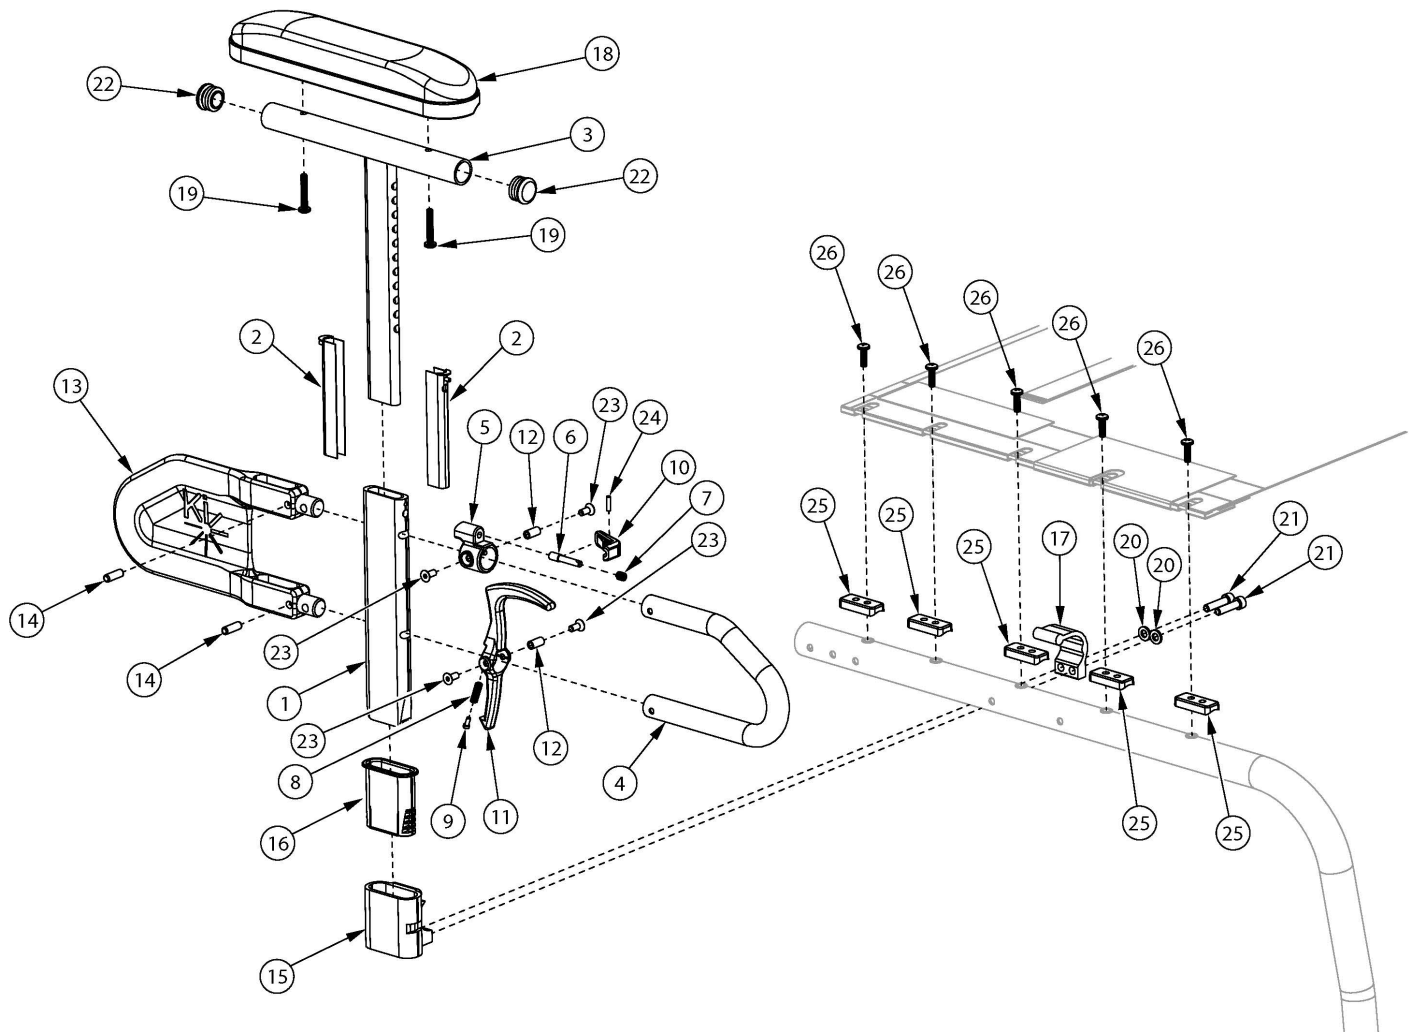

Ethos Height Adjustable T-Arm

If retrofitting to Height Adjustable T-Arms and wheel locks are present, extended wheel lock clamp assemblies are required. If retrofitting, Receivers are needed.

Item Number	Part Number	Description	Quantity
1, 2, 4-14, 23-24	004160	Height Adjustable T-Arm Lower Assembly Short <i>Does not include t-arm upper, arm pad or arm pad screws</i>	1
1, 2, 3a, 4-14, 22-24	003463	Height Adjustable T-Arm Short Desk <i>Does not include arm pad or arm pad screws</i>	1
1, 2, 3b, 4-14, 22-24	003464	Height Adjustable T-Arm Short Full <i>Does not include arm pad or arm pad screws</i>	1
1, 2, 3a, 4-14, 18b, 19a, 22-24	505646	Height Adjustable T-Arm Assembly w/ Short Side Shield and Standard Pad Desk	1
1, 2, 3a, 4-14, 18b, 19a, 22-24	505647	Height Adjustable T-Arm Assembly w/ Short Side Shield and Standard Pad Desk, Pair	1