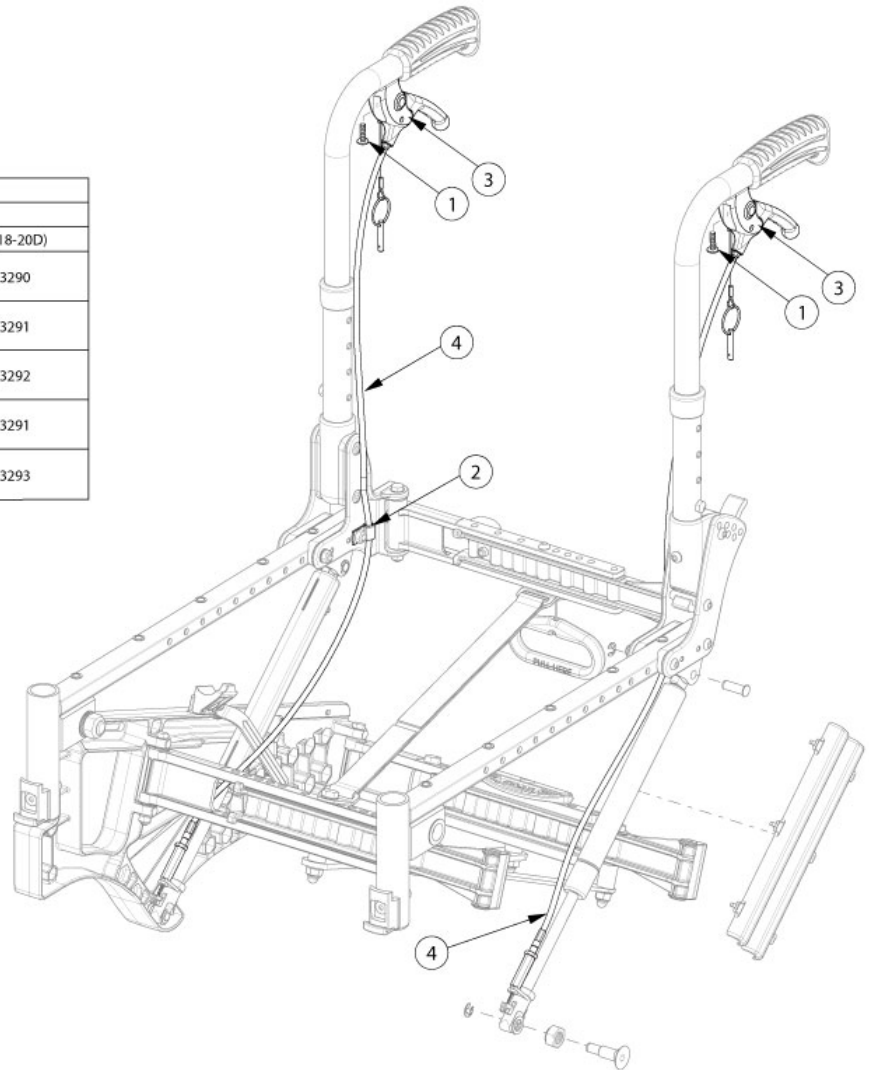

# Liberty Tilt Mechanism - Growth

CABLE LENGTHS			
BACK POST TYPE	SEAT DEPTH RANGE		
	SHORT (14-16D)	MEDIUM (16-18D)	LONG (18-20D)
HEIGHT ADJ SHORT	003288	003289	003290
HEIGHT ADJ MEDIUM	003289	003290	003291
HEIGHT ADJ TALL	003290	003291	003292
STROLLER HANDLE SHORT	003289	003290	003291
STROLLER HANDLE TALL	003291	003292	003293

*Did your depth change? If yes, evaluate if a different size cable is necessary*

Item Number	Part Number	Description	Quantity
1-3, 4a	506801	Cable/Trigger Kit with Short Cable, Liberty	1
1-3, 4b	506802	Cable/Trigger Kit with Medium Cable, Liberty	1
1-3, 4c	506803	Cable/Trigger Kit with Long Cable, Liberty	1
1-3, 4d	506804	Cable/Trigger Kit with XL Cable, Liberty	1
1-3, 4e	506805	Cable/Trigger Kit with XXL Cable, Liberty	1
1-3, 4f	506806	Cable/Trigger Kit with XXXL Cable, Liberty	1
4a	003288	Cable, Tilt, Short	2

<b>Item Number</b>	<b>Part Number</b>	<b>Description</b>	<b>Quantity</b>
4b	003289	Cable, Tilt, Medium	2
4c	003290	Cable, Tilt, Long	2
4d	003291	Cable, Tilt, XL	2
4e	003292	Cable, Tilt, XXL	2
4f	003293	Cable, Tilt, XXXL	2