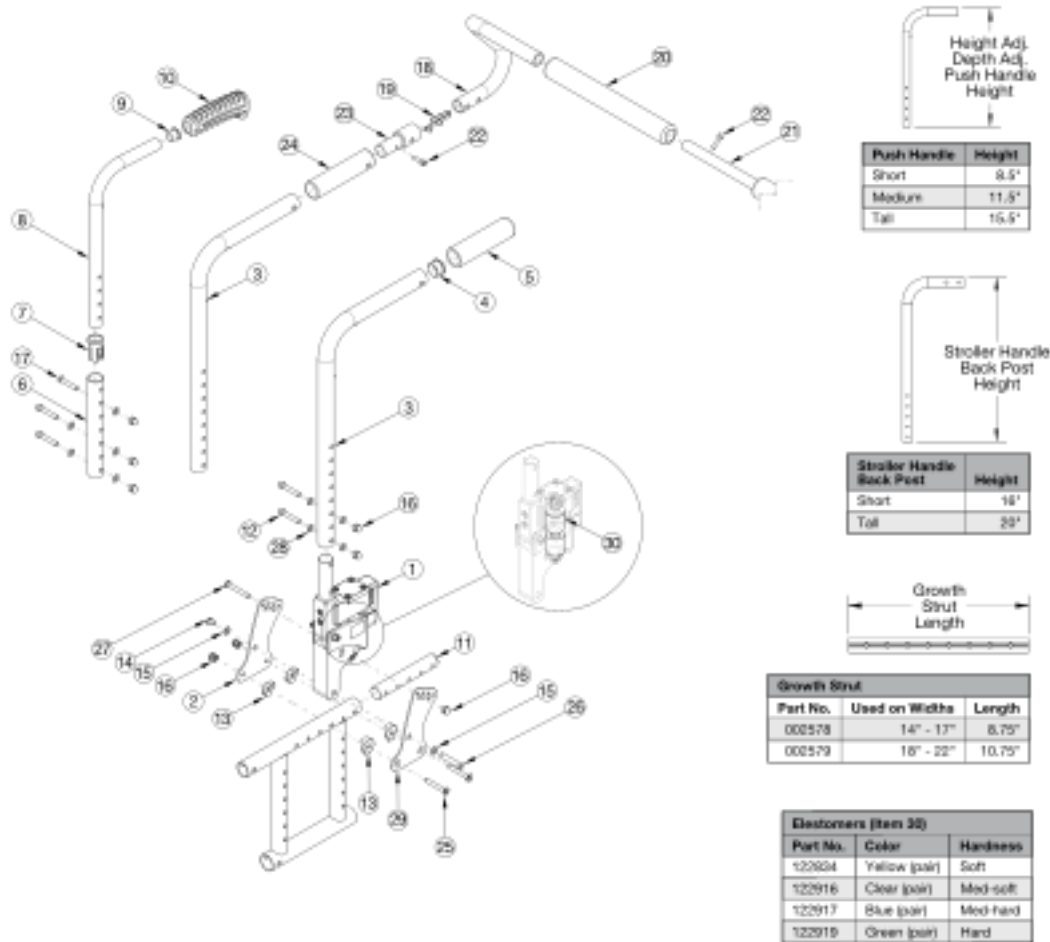

Catalyst / Spark Dynamic Back

This backrest style was released February 8th, 2021. When retrofitting, a depth adjustable rear frame is required. For a complete retrofit, you will need the Dynamic Back (PAIR), Frame Attaching Hardware Kit for Rocker Back (qty 2) and desired back post assemblies (qty 1 or 2 depending on kit selected). If retrofitting from the Discontinued Stroller Handle Extensions to this Removable Stroller Handle Extension, you will need to order the desired Stroller Handle Back Post with Removable Stroller Handle Extension for Rocker Back (Depth Adjustable) kit; part #'s 114181 - 114188. Low Profile Push Handles are not available with Heavy Duty Option or Drum Brake. If changing from another style backrest and the Drum Brake is present, a new Drum Brake Cable Kit may be required. If Anti-Rollback is present, see Back Tubes for Anti-Rollback System.

Item Number	Part Number	Description	Quantity
30d	122919	Green Replacement Elastomers (Pair)	1
30c	122917	Blue Replacement Elastomers (Pair)	1
30b	122916	Clear Replacement Elastomers (Pair)	1
30a	122834	Yellow Replacement Elastomers (Pair)	1