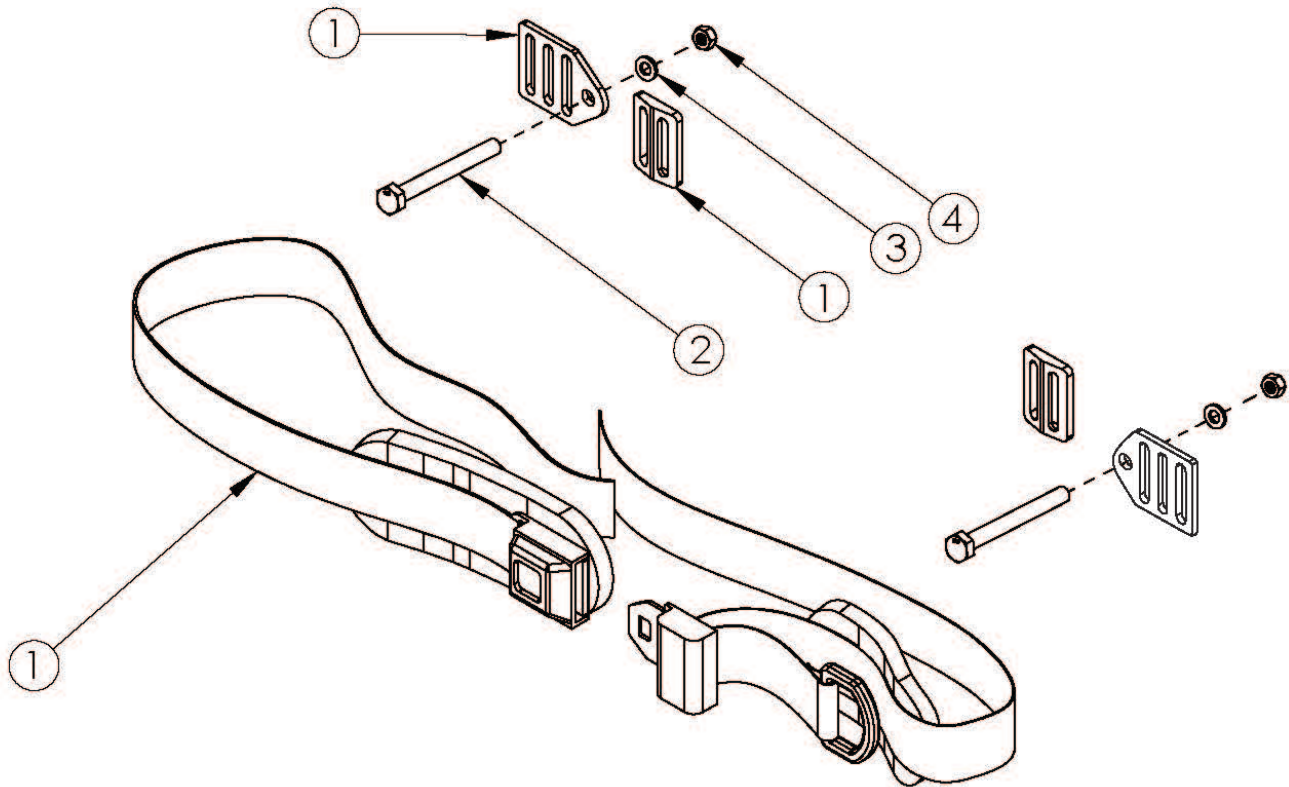

Little Wave Pelvic Positioning Belts - 1" Padded Auto Buckle and Hardware

Item Number	Part Number	Description	Quantity
1, 2, 3, 4	111217	Belt Pelvic Positioning 1" Auto Buckle Padded 53", RG ALX/Rogue/LW XP	1
1	100613	Belt Pelvic Positioning 1" Auto Buckle Padded 53"	1
2	101781	M6 x 50mm Partial Thread BHCS Blk ZC	2
3	100746	M6 Flat Washer Blk Zn	2
4	100658	M6 Nylock Nut Blk Zn	2