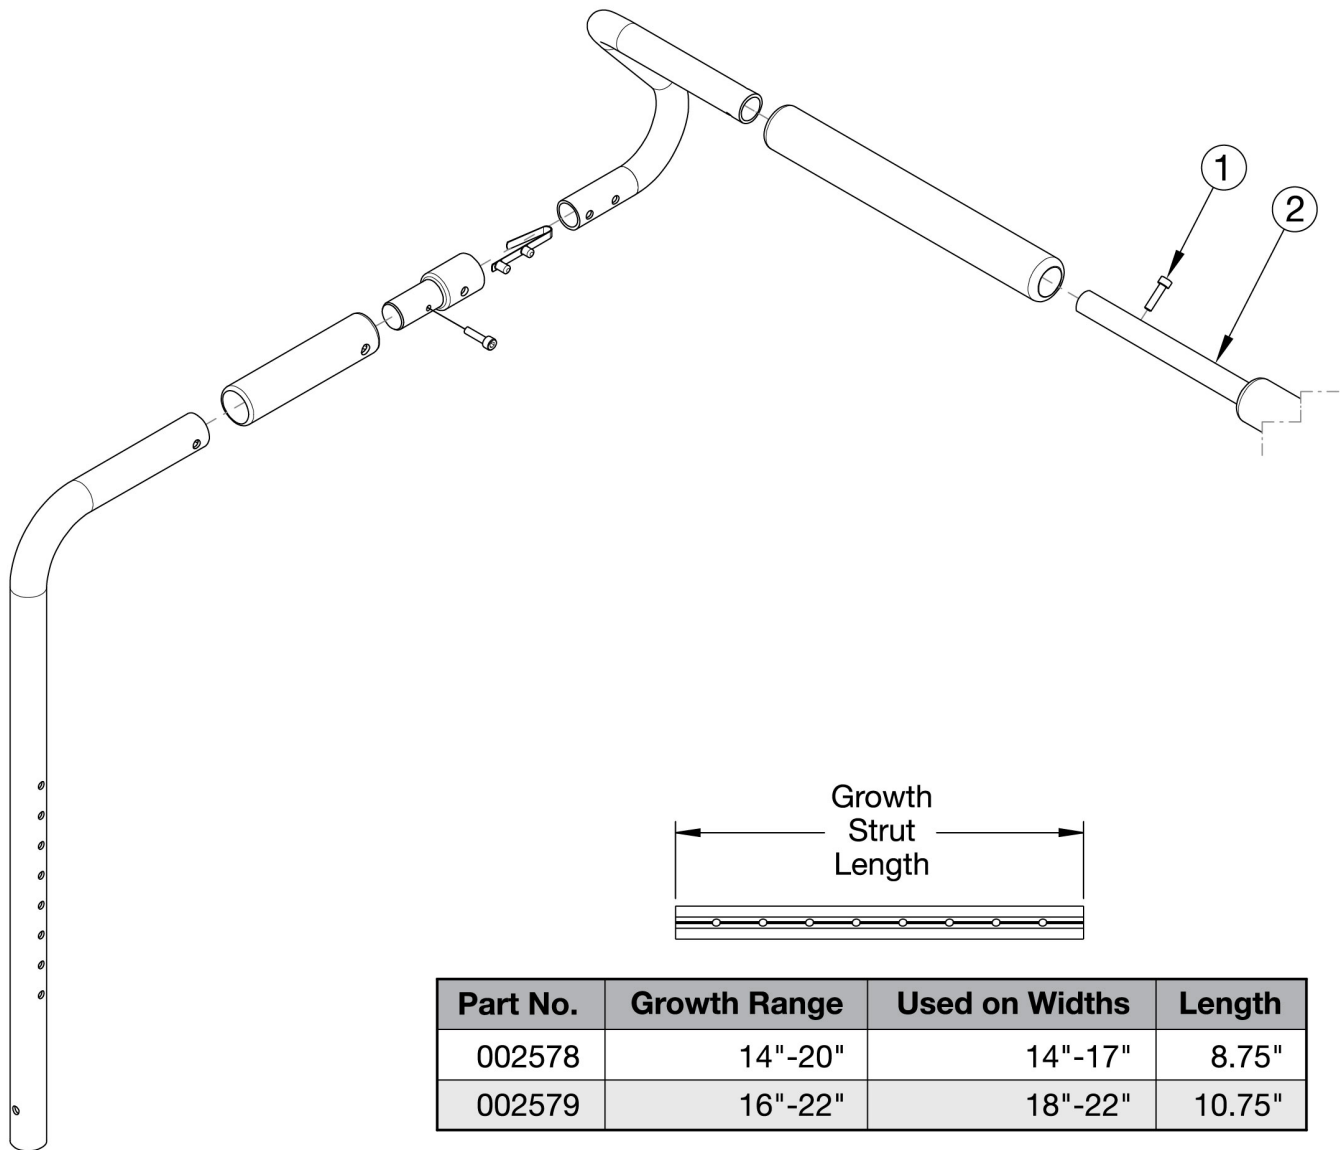

CR45 Removable Stroller Handle - Growth

Part No.	Growth Range	Used on Widths	Length
002578	14"-20"	14"-17"	8.75"
002579	16"-22"	18"-22"	10.75"

Has your width changed? If yes, verify the current growth strut will work or select appropriately below.

Item Number	Part Number	Description	Quantity
1	101843	M5 x 20 SHCS Blk Zn	4
2a	002578	Growth Strut, Stroller, Short	1
2b	002579	Growth Strut, Stroller, Long	1