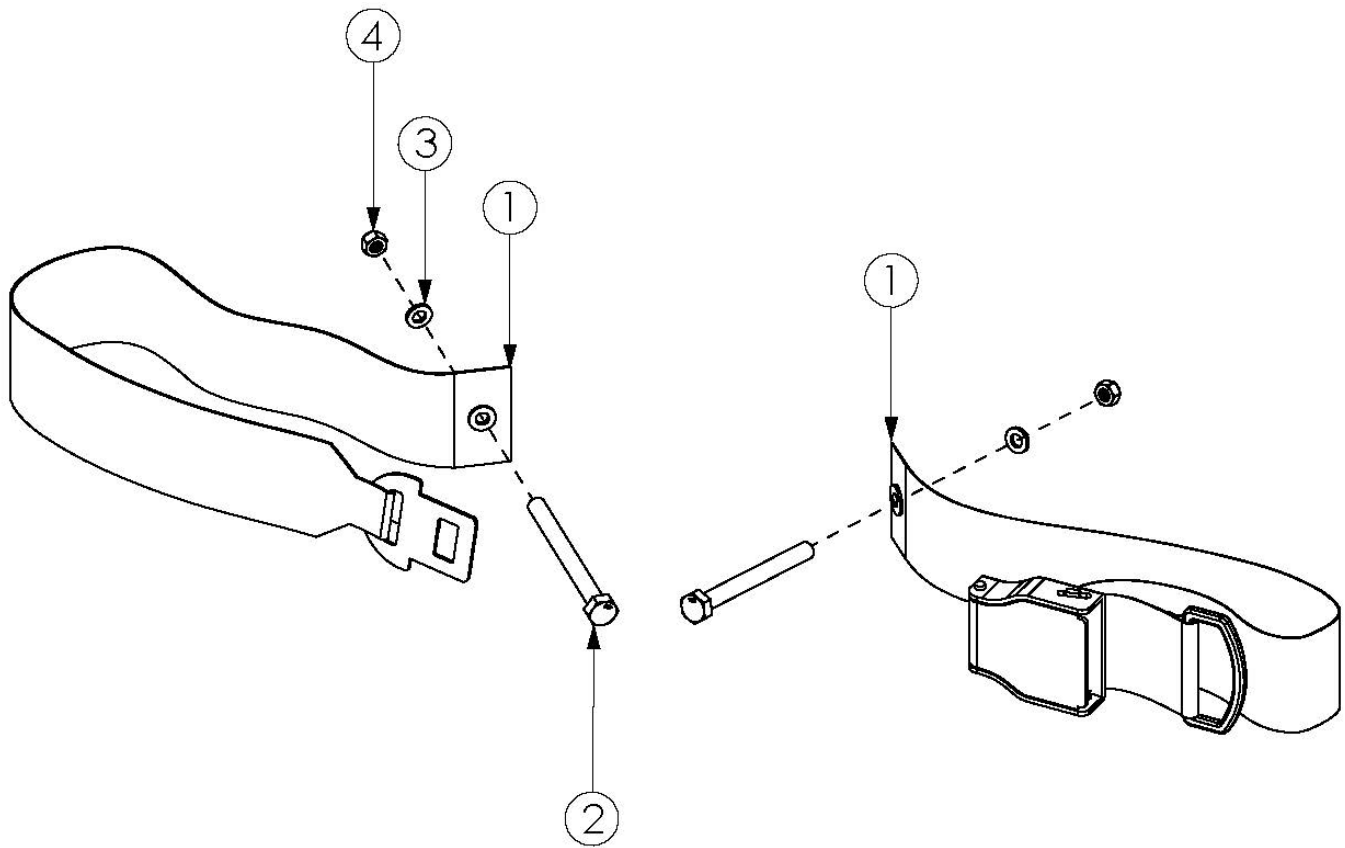

Rogue2 Pelvic Positioning Belt - 2" Airline Buckle

Item Number	Part Number	Description	Quantity
1, 2, 3, 4	111403	Belt Pelvic Positioning 2" Airline Buckle 50", RG ALX/Rogue/LW XP	1
1	100594	Belt Pelvic Positioning 2" Airline Buckle 50"	1
2	101781	M6 x 50mm Partial Thread BHCS Blk ZC	2
3	100746	M6 Flat Washer Blk Zn	2
4	100658	M6 Nylock Nut Blk Zn	2