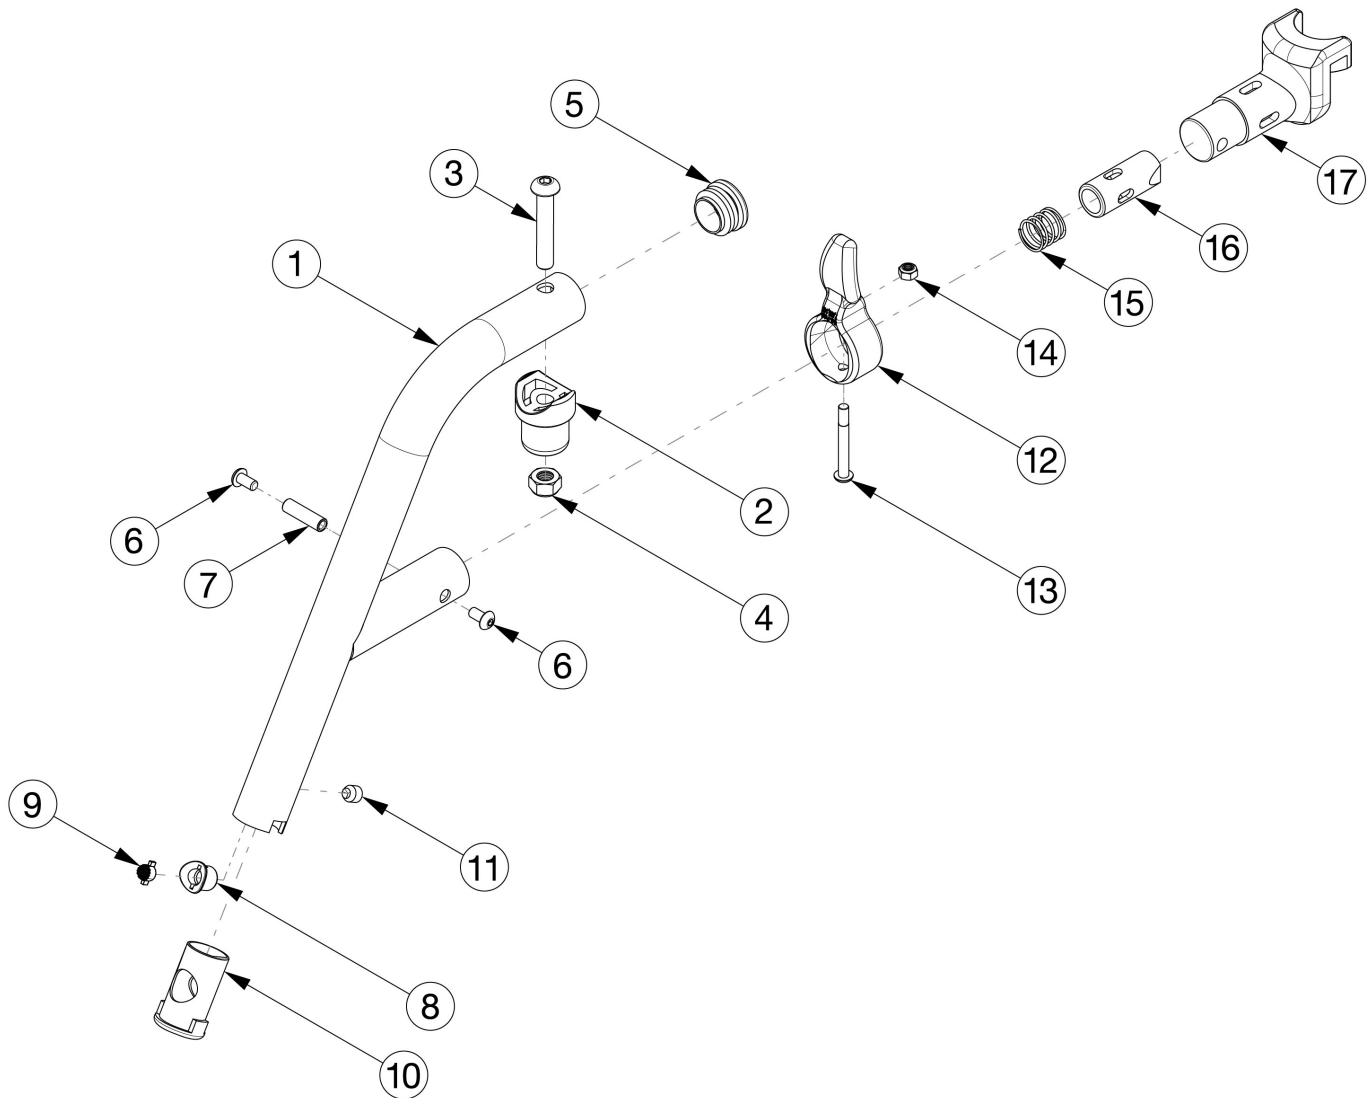

Catalyst E Hangers - 60 Degree Extension Tube

If changing degree of hanger, new extension tubes may be needed

Item Number	Part Number	Description	Quantity
1-17	121299_ _ _	60° Cleat Hanger Assembly, Classic Latch Right, Catalyst E	1
1-17	121332_ _ _	60° Cleat Hanger Assembly, Classic Latch Left, Catalyst E	1
1-17	115921_ _ _	60° Cleat Hanger Assembly, 4-Way-In-Line, Catalyst E	1
1-17	115916_ _ _	60° Cleat Hanger Assembly, 4-Way - Out Left, Catalyst E _ _ _	1
1-17	115917_ _ _	60° Cleat Hanger Assembly, 4-Way - Out Right, Catalyst E _ _ _	1
12 - 17	003225	Assembled 4-Way In Line Hanger Release	1

Item Number	Part Number	Description	Quantity
12 - 17	003225INST	Assembled 4-Way In Line Hanger Release with Instruction	1
12 - 17	003643	Assembled 4-Way Out Hanger Release, Left	1
12 - 17	003643INST	Assembled 4-Way Out Hanger Release, Left with Instruction	1
12 - 17	003642	Assembled 4-Way Out Hanger Release, Right	1
12 - 17	003642INST	Assembled 4-Way Out Hanger Release, Right with Instruction	1
8 - 11	115845	Cleat Hanger Adjustment Hardware	1
2	000032	Footrest Hanger Pivot Saddle	1
3	100673	M8 x 45 BTN SHCS BLKZC	1
4	100659	M8 Nylock Nut Blk Zn	1
5	100804	Tube End Plug 1"	1
6	100669	M5 x 10 BTN SHCS BLKZC w/Patch	2
7	000073	M5 x 24 Threaded Barrel	1
8	111949	Hanger Cleat Housing	1
9	111950	Hanger Cleat	1
10	111948	Cleat Hanger Sleeve	1
11	114457	M8 x 8 x 1.25 Cup Point Set Screw w/ Patch	1
12	003228	Hanger Latch, 4-Way, Lever	1
13	001374	M5 x 40 BHCS P/THD BLKZC	1
14	100657	M5 Nylock Nut Blk Zn	1
15	000119	Hanger Spring	1
16	003227	Hanger Latch Pin	1
17	003226	Hanger Latch Bracket	1