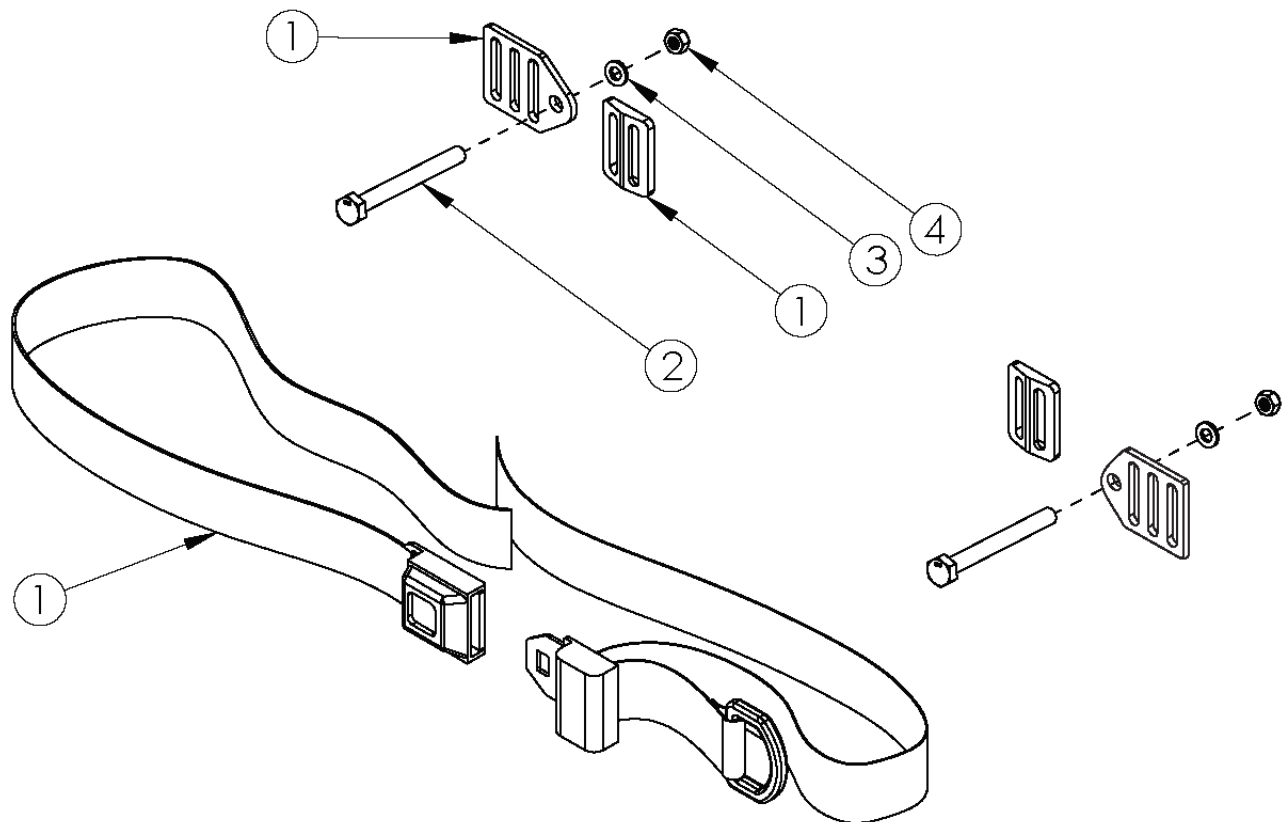

Tsunami Pelvic Positioning Belts - 1" Auto Buckle and Hardware

Item Number	Part Number	Description	Quantity	Retail
1, 2, 3, 4	111383	Belt Pelvic Positioning 1" Auto Buckle 51", Tsunami/Rogue	1	\$84.00
1	100614	Belt Pelvic Positioning 1" Auto Buckle 51"	1	\$84.00
2	101781	M6 x 50mm Partial Thread BHCS Blk ZC	2	\$1.66
3	100746	M6 Flat Washer Blk Zn	2	\$1.66
4	100658	M6 Nylock Nut Blk Zn	2	\$1.10