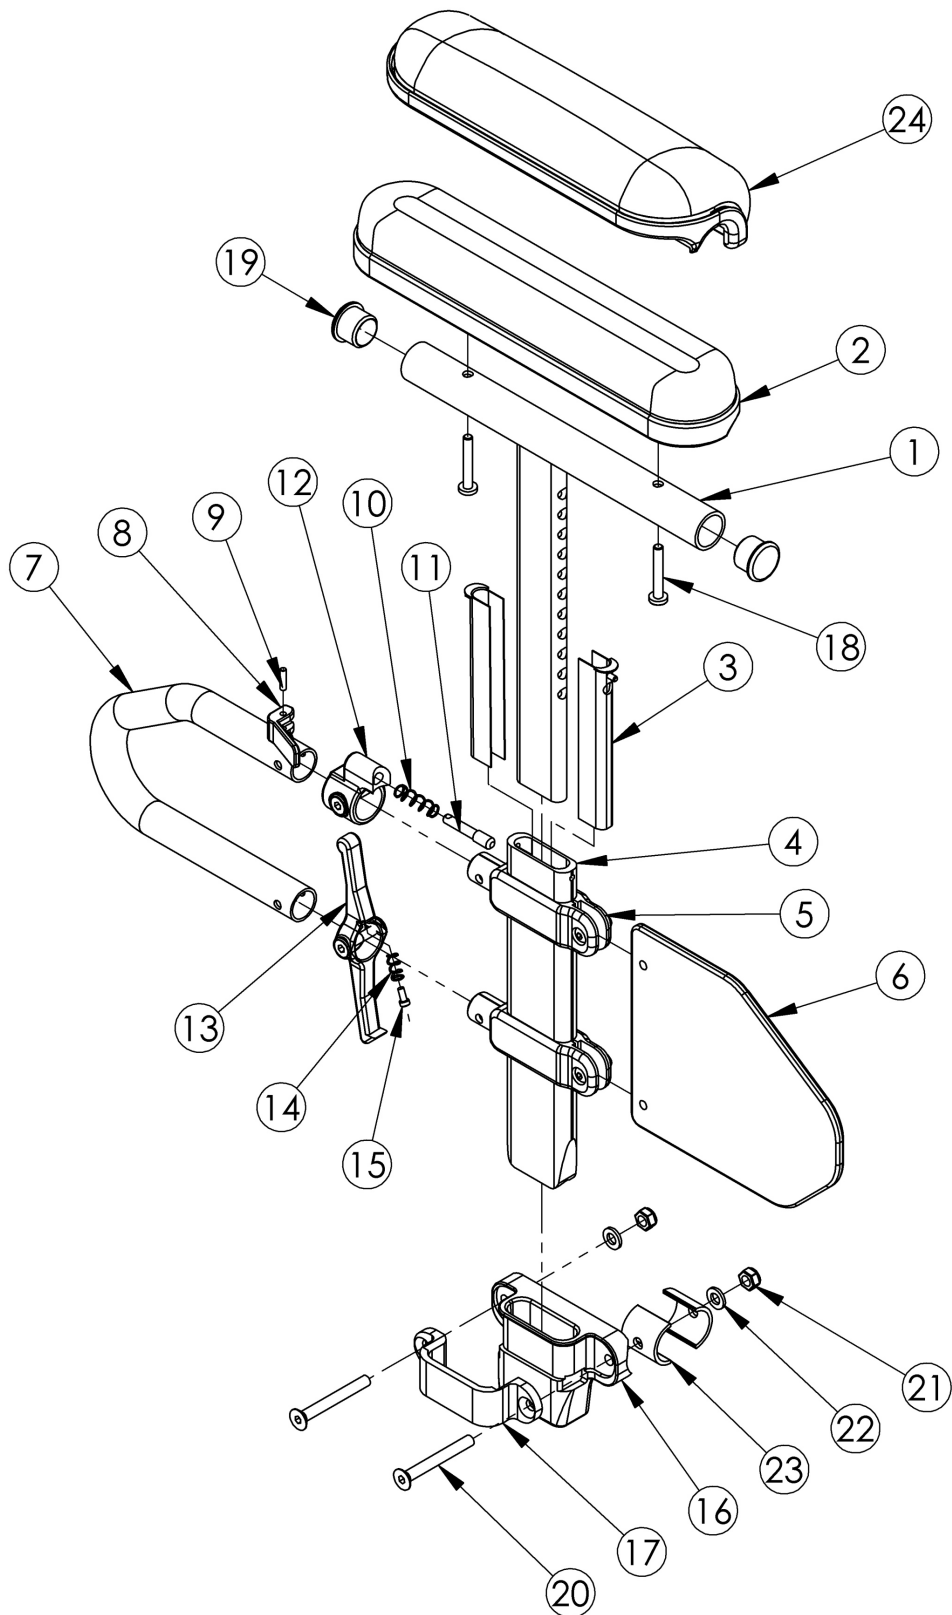

Discontinued Focus CR Height Adjustable T-Arm