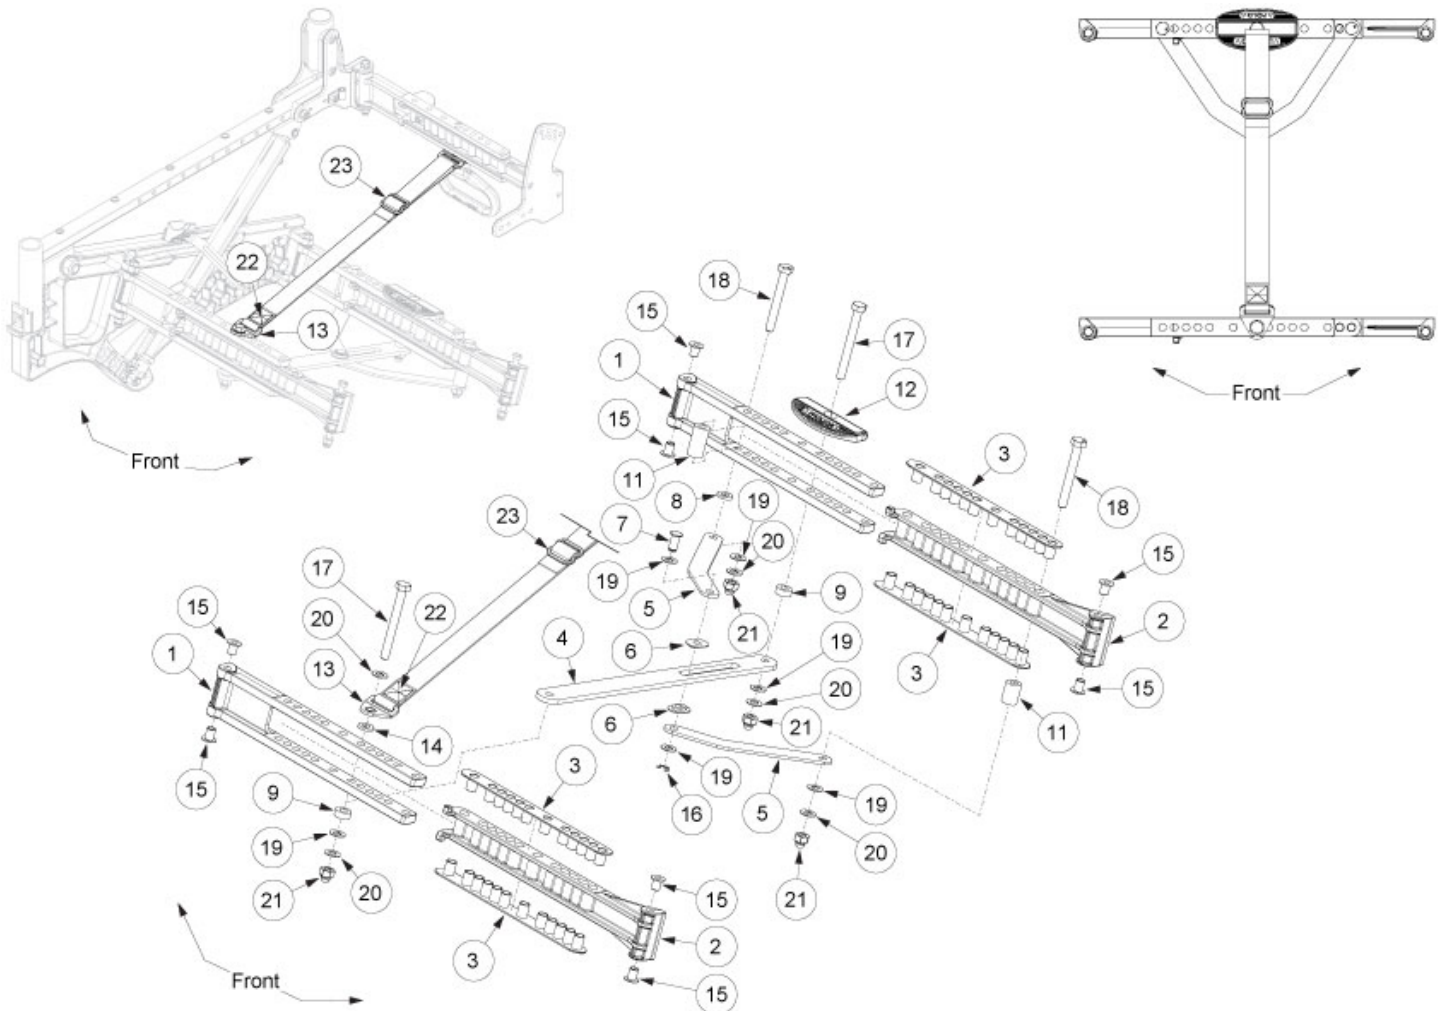

# Liberty Folding Base Cross Brace - Growth

Can you achieve your new width within the existing width range? If no, please choose the appropriate kit below. Kits below are preset to the widths shown.

Item Number	Part Number	Description	Quantity
1a, 2a, 3-23	110071	Cross Brace Assembly, Base, Small, 14W with Instruction <i>Used on 14 - 15" wide with folding frame. Has the ability to achieve all small width range settings (14" - 18").</i>	1
1a, 2a, 3-23	110072	Cross Brace Assembly, Base, Small, 16W with Instruction <i>Used on 16 - 18" wide with a small width range and folding frame. Has the ability to achieve all small width range settings (14" - 18").</i>	1
1b, 2b, 3-23	110073	Cross Brace Assembly, Base, Medium, 16W with Instruction <i>Used on 16 - 17" wide with medium width range and folding frame. Has the ability to achieve all medium width range settings (16" - 20").</i>	1
1b, 2b, 3-23	110074	Cross Brace Assembly, Base, Medium, 18W with Instruction	1