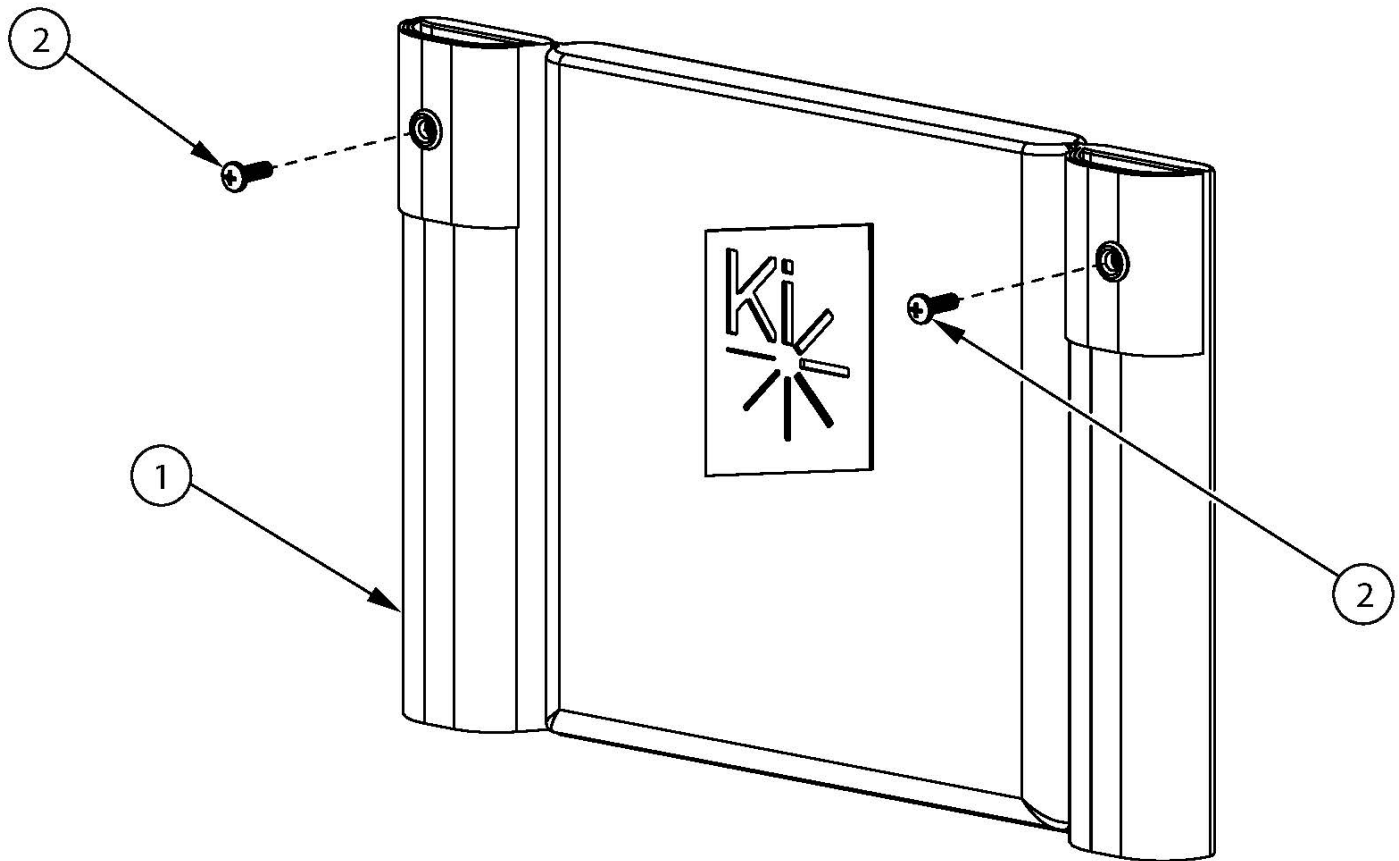

# Liberty Standard Back Upholstery

Attaching hardware is not included with the back upholstery. Short backrest heights include a range of 14"-18", Medium backrest heights include a range of 16"-20" and Tall have a backrest height range of 18"-22".

Item Number	Part Number	Description	Quantity
1a	004514	Back Upholstery, Short, 16 Wide, Liberty / CAT E	1
1b	004515	Back Upholstery, Short, 17 Wide, Liberty / Cat E	1
1c	004516	Back Upholstery, Short, 18 Wide, Liberty / CAT E	1
1d	004517	Back Upholstery, Short, 19 Wide, Liberty / Cat E	1
1e	004518	Back Upholstery, Short, 20 Wide, Liberty / CAT E	1
1f	004519	Back Upholstery, Short, 21 Wide, Liberty / Cat E	1
1g	004520	Back Upholstery, Short, 22 Wide, Liberty / CAT E	1
1h	004521	Back Upholstery, Medium, 14 Wide, Liberty / CAT E	1
1i	004522	Back Upholstery, Medium, 15 Wide, Liberty/ Cat E	1