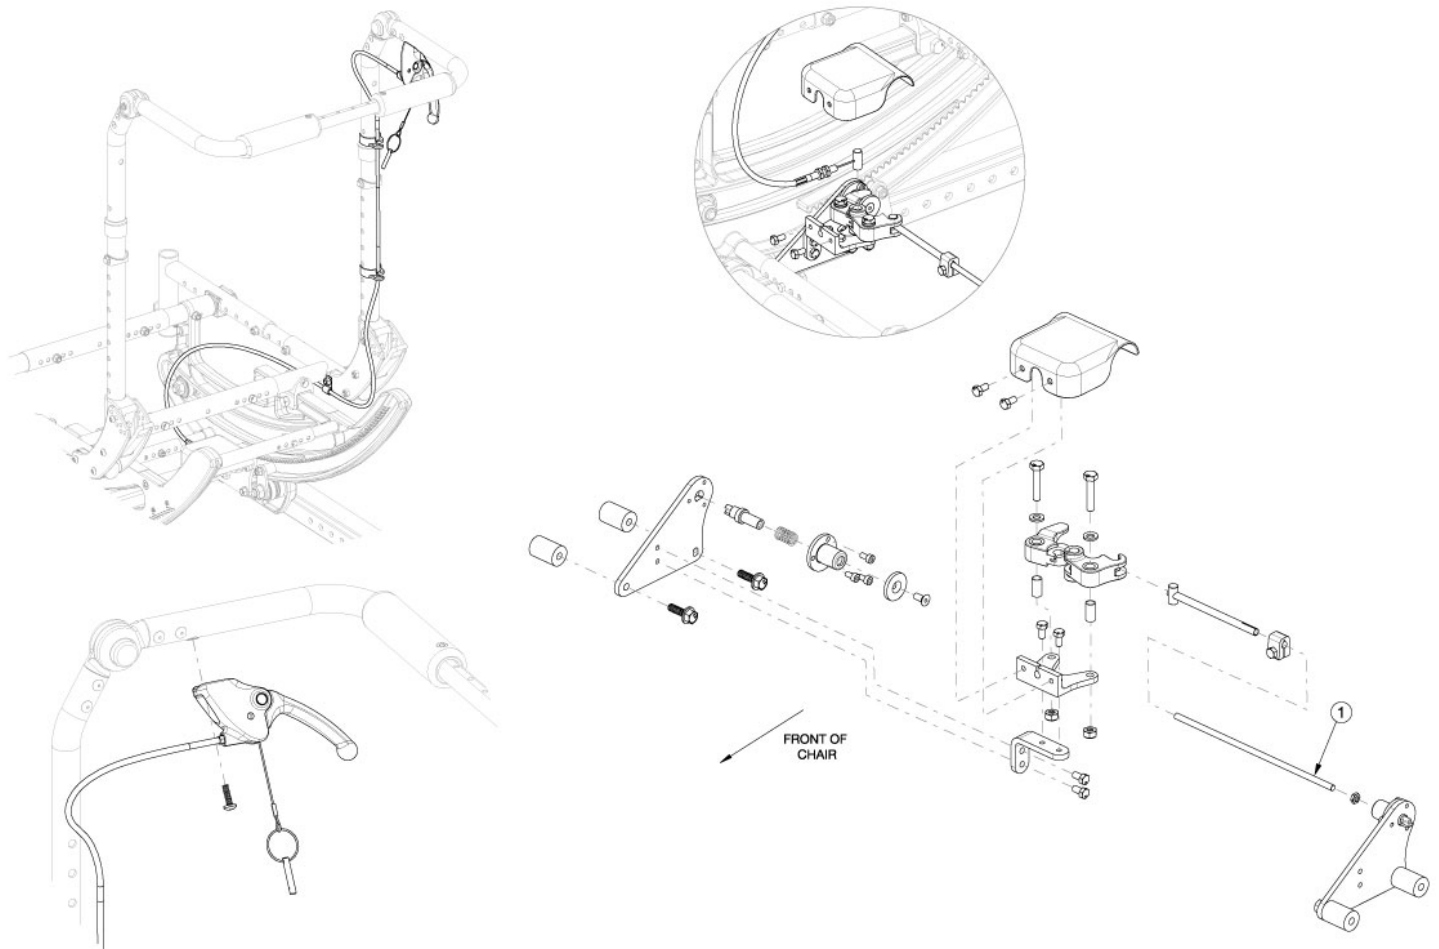

# Focus CR Hand Tilt Mechanism Adjustable Height with Adjustable Handle Back - Growth

Item Number	Part Number	Description	Quantity
1a	004295	Rod, Slave, Small, 4.96" <i>Accommodates 14" - 18" Widths</i>	1
1b	004296	Rod, Slave, Medium, 6.96" <i>Accommodates 16" - 20" Widths</i>	1
1c	004297	Rod, Slave, Large, 8.96" <i>Accommodates 18" - 22" Widths</i>	1
1d	112564	Rod, Slave, X-Large, 10.96" <i>Accommodates 23" - 24" Widths</i>	1