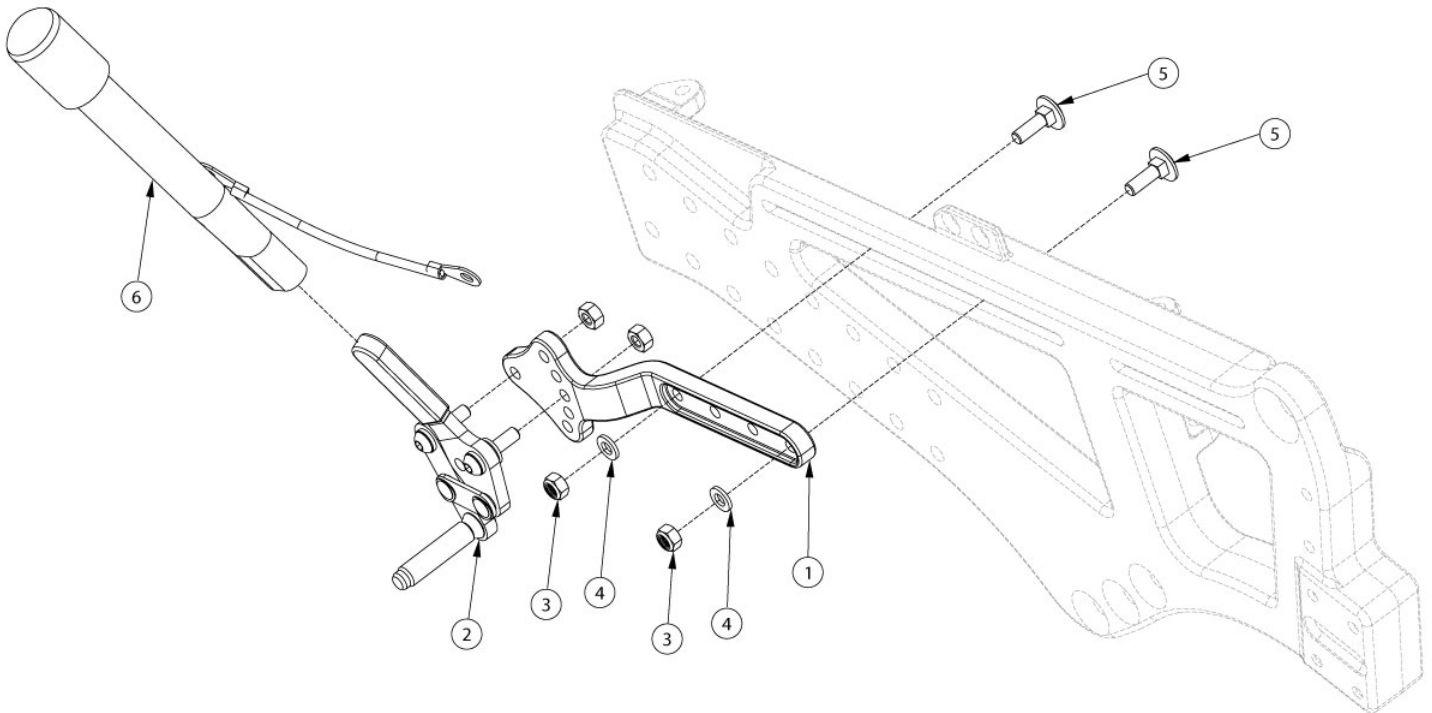

Liberty Push to Lock Wheel Locks

Item Number	Part Number	Description	Quantity
1, 2a, 3-5	506175	Wheel Lock Assembly, Push Right	1
1, 2b, 3-5	506176	Wheel Lock Assembly, Push Left	1
1, 2a, 3-6	506177	Wheel Lock Assembly, Push with Extension Right	1
1, 2b, 3-6	506178	Wheel Lock Assembly, Push with Extension Left	1
1	003329	Mount, Wheel Lock	1
2a	003668	Wheel Lock, Push, Right	1
2b	003669	Wheel Lock, Push, Left	1
2a, 6	003670	Wheel Lock, Push with Extension, Right	1
2b, 6	003671	Wheel Lock, Push with Extension, Left	1
3	100658	M6 Nylock Nut Blk Zn	2
4	100746	M6 Flat Washer Blk Zn	2
5	103032	M6 x 20 Carriage Bolt, Blk Zn	2
6	200369	Wheel Lock Extension	1