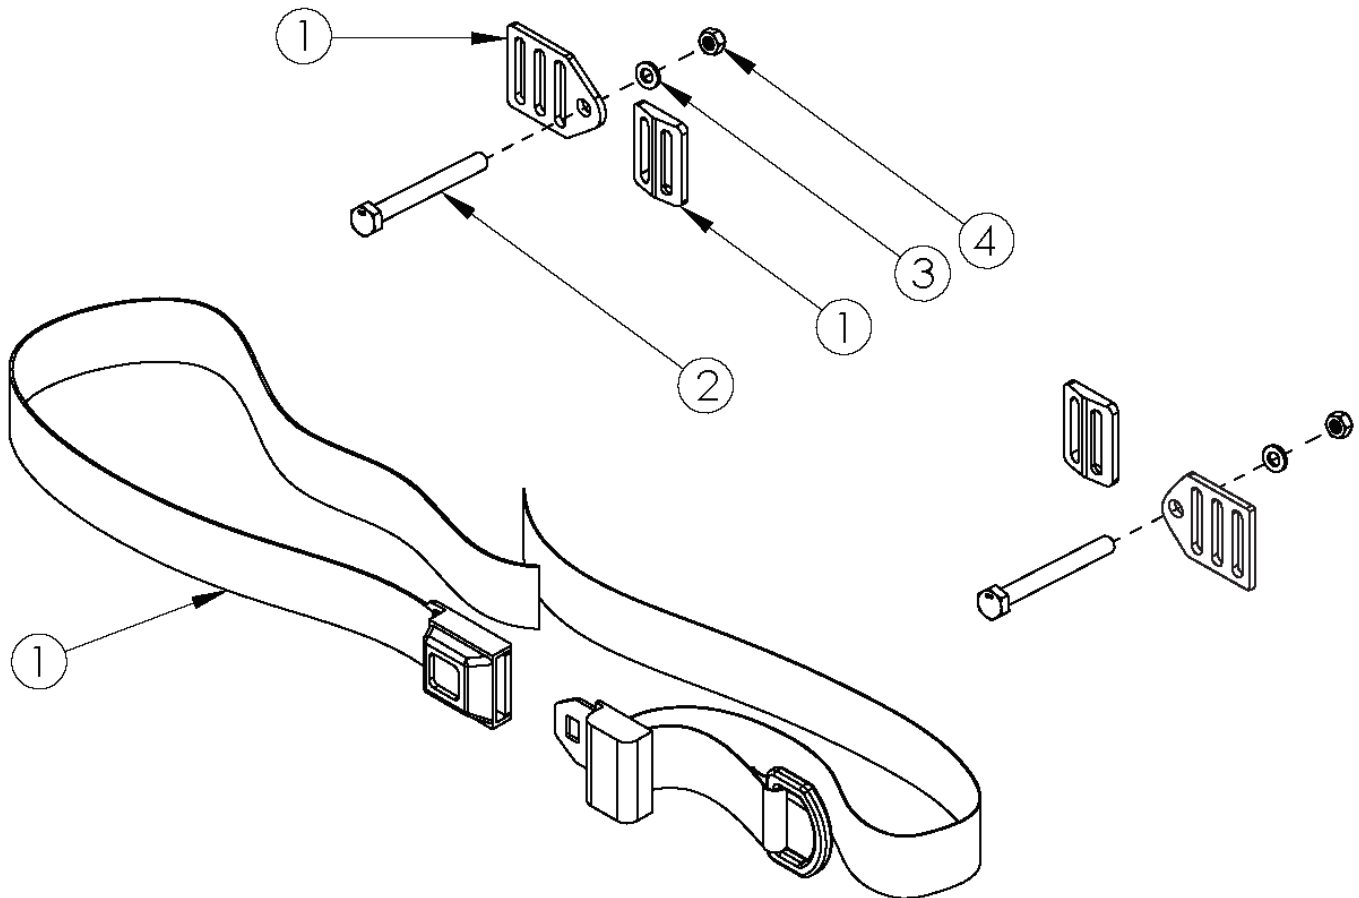

Rogue2 Pelvic Positioning Belt - 1.5" Auto Buckle

| Item Number | Part Number | Description | Quantity |
|-------------|-------------|--|----------|
| 1a, 2, 3, 4 | 111388 | Belt Pelvic Positioning 1.5" Auto Buckle 56", RG ALX/Rogue/LW XP <i>Used with 12"-18" seat widths</i> | 1 |
| 1b, 2, 3, 4 | 111393 | Belt Pelvic Positioning 1.5" Auto Buckle 60", RG ALX/Rogue/LW XP <i>Used with 19"-20" seat widths</i> | 1 |
| 1a | 100595 | Belt Pelvic Positioning 1.5" Auto Buckle 56" | 1 |
| 1b | 100847 | Belt Pelvic Positioning 1.5" Auto Buckle 60" | 1 |
| 2 | 101781 | M6 x 50mm Partial Thread BHCS Blk ZC | 2 |
| 3 | 100746 | M6 Flat Washer Blk Zn | 2 |
| 4 | 100658 | M6 Nylock Nut Blk Zn | 2 |