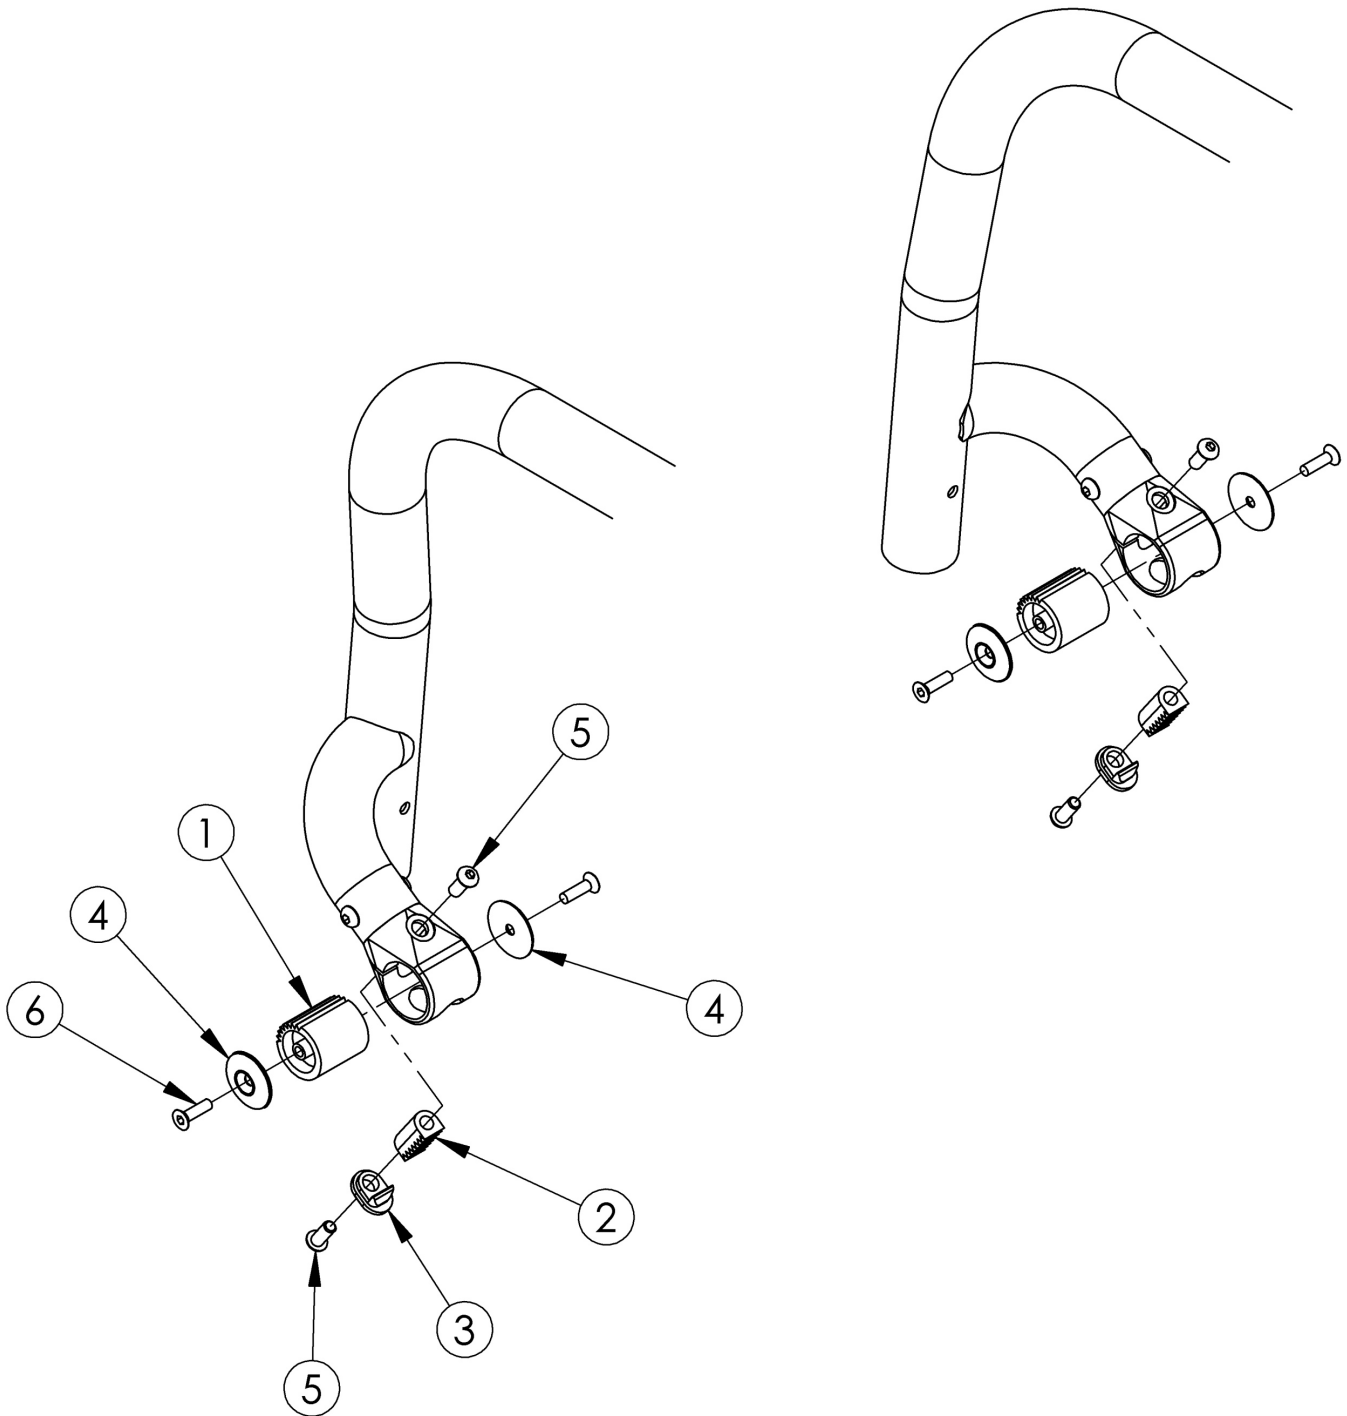

Discontinued Rogue Caster Mount

This Rogue Caster Mount is discontinued. Please contact Customer Service for more information.

Item Number	Part Number	Description	Quantity
1	000964	Caster Mount Pinion Steel RG	1

Item Number	Part Number	Description	Quantity
2	000933	Caster Adjust CG RG	1
3	000934	Pinion Housing Bolt Plate RG	1
4	000932	Caster Pinion Cap RG	2
5	105037	M8x16 CLS10.9 ISO7380 BTN SHCS ENVRBLK W/PRE5	2
6	101715	M5 x 18 CLS10.9 DIN7991 FSHCS BLKZC	2