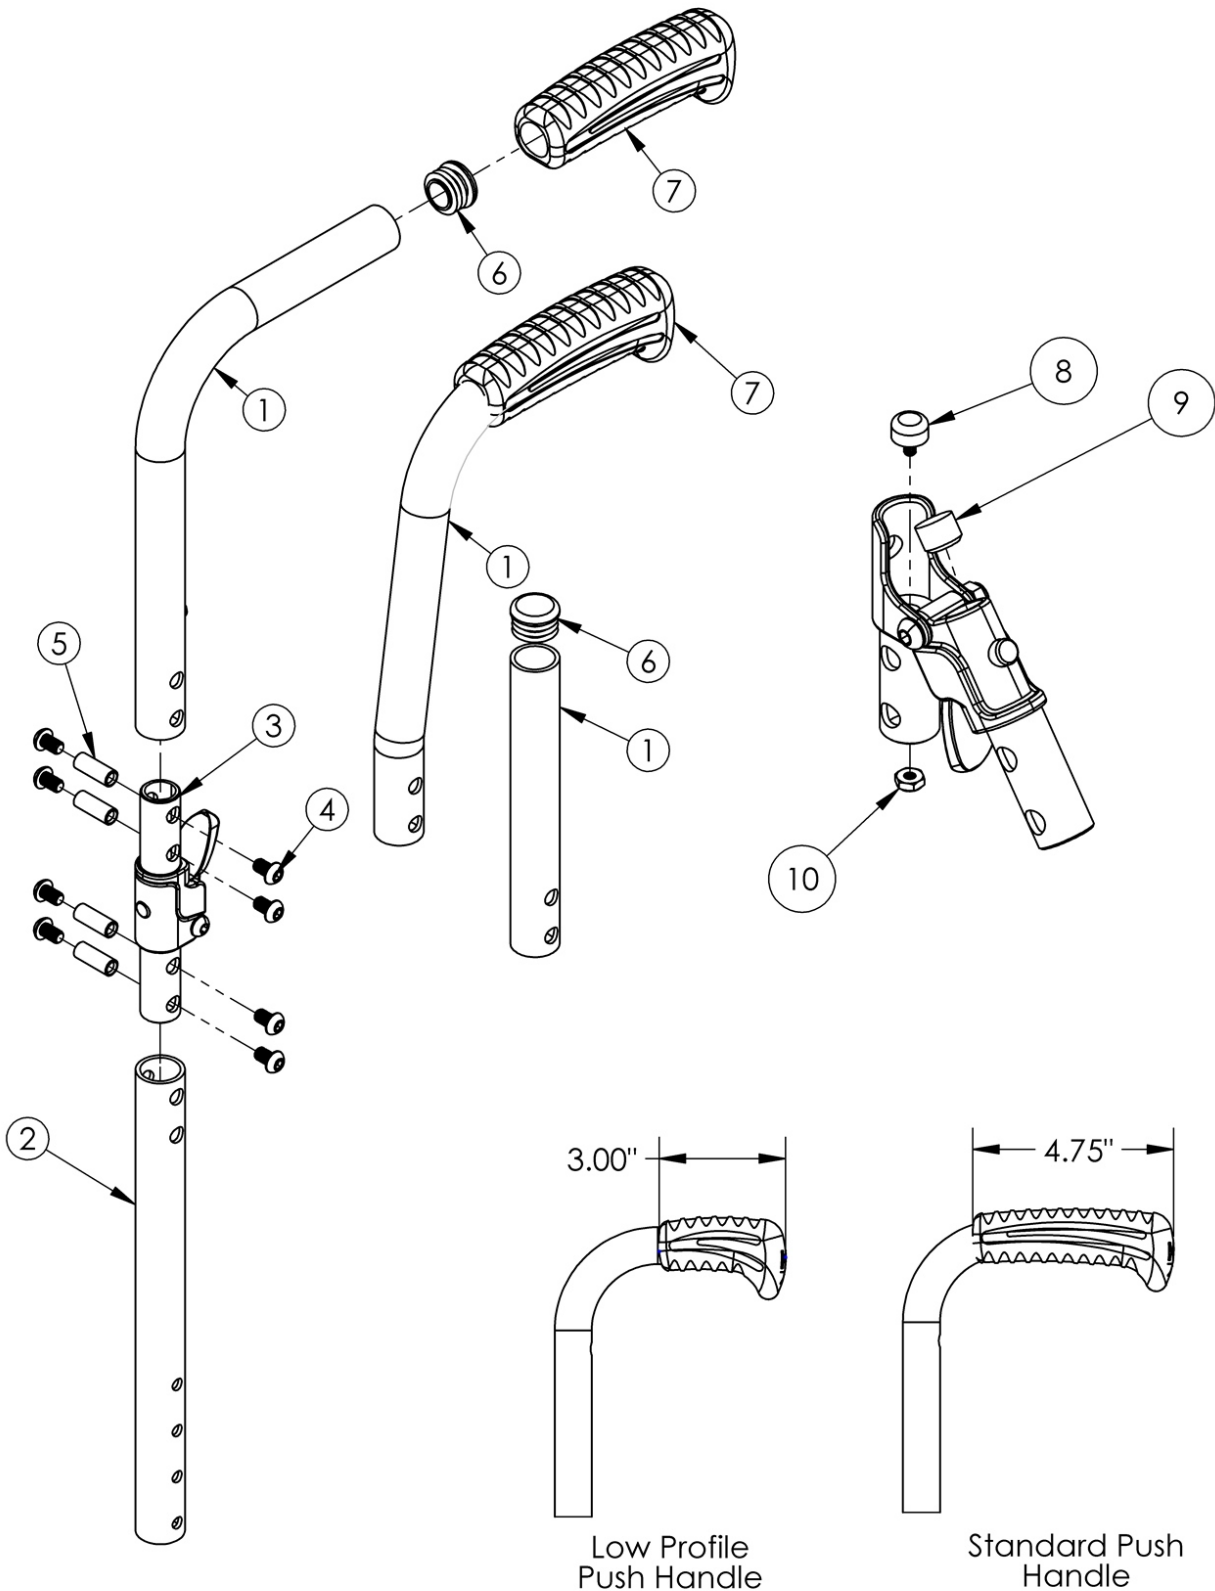

Catalyst Half Folding Backrest