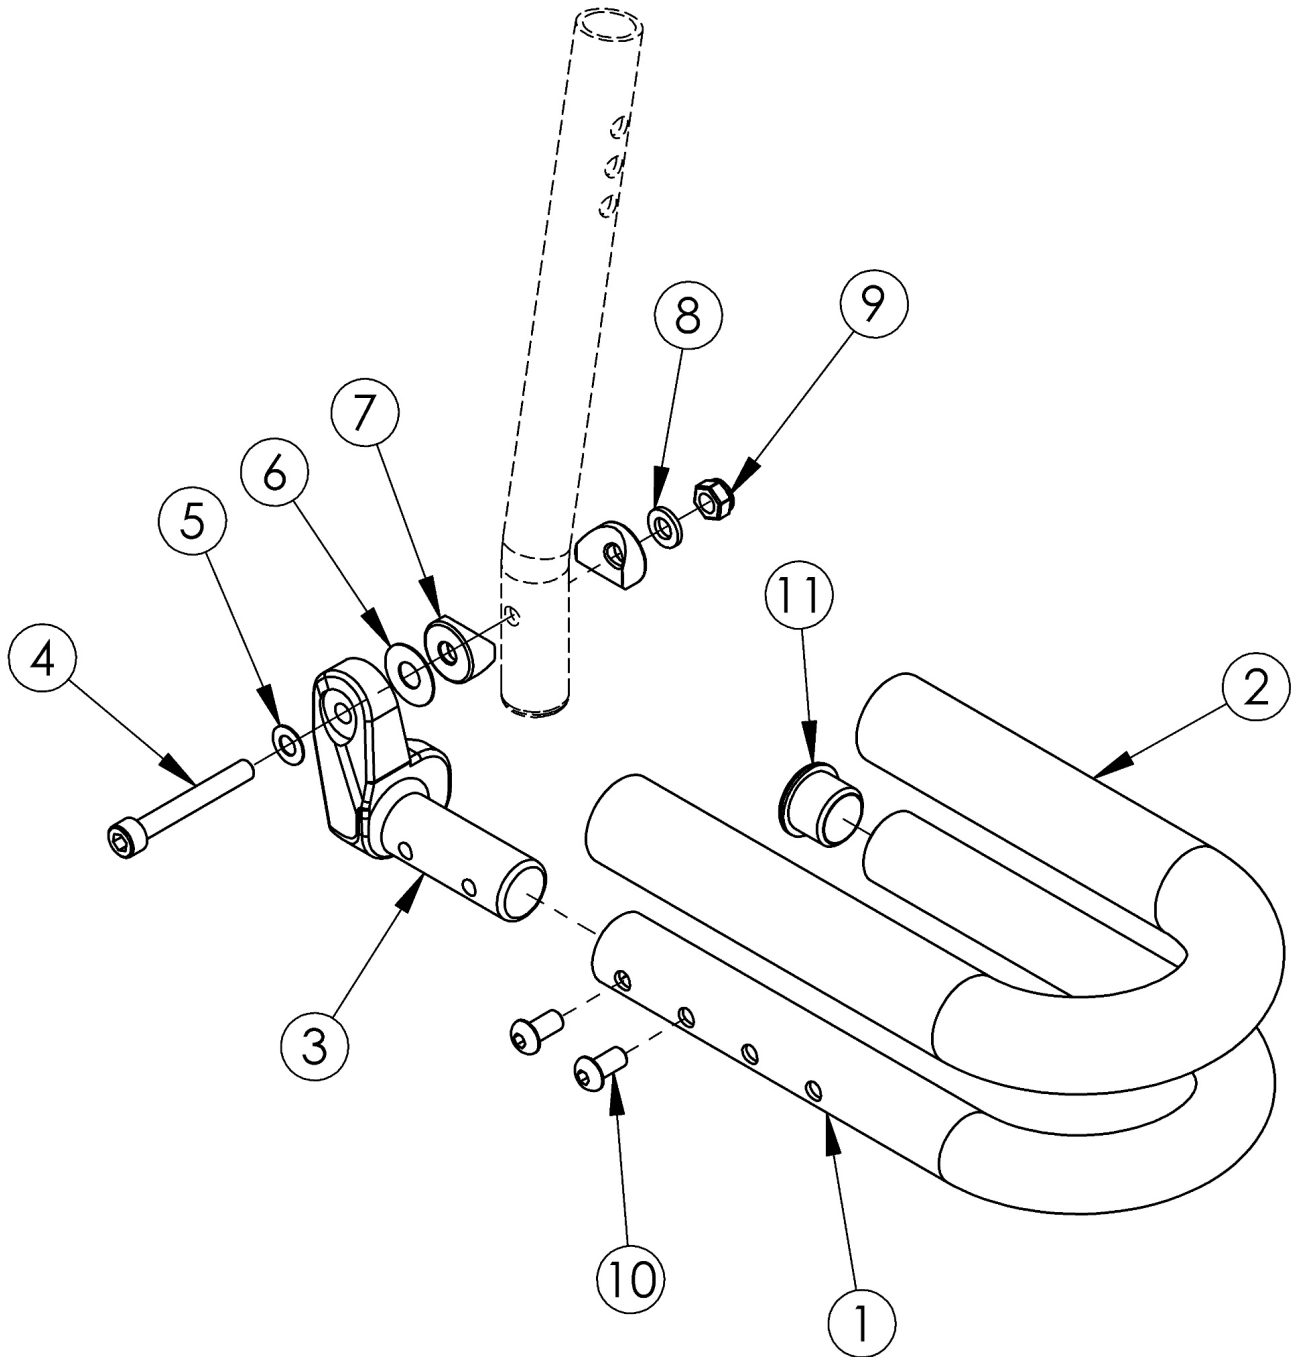

Discontinued Catalyst Loop Footplate

This Catalyst Loop Footplate is discontinued as of November 30th, 2015

Item Number	Part Number	Description	Quantity
1a, 2a, 3a, 4-11	500740	Footplate Loop Assembly 14/15 Right	1

Item Number	Part Number	Description	Quantity
1b, 2b, 3a, 4-11	500741	Footplate Loop Assembly 16/17 Right	1
1c, 2c, 3a, 4-11	500742	Footplate Loop Assembly 18-22 Right	1
1a, 2a, 11	100538	Footplate Loop w/ Grip 14/15	1
1b, 2b, 11	100541	Footplate Loop w/ Grip 16/17	1
1c, 2c, 11	100543	Footplate Loop w/ Grip 18-22	1
3a	000067	Footplate Loop Casting 3/4" Right	1
4	101472	M6 x 45 SHCS BLK ZC	1
5	101455	M6 Belleville Washer (.252 x .551 x .050)	1
6	000428	Wear Washer	1
7	000053	Saddle 3/4"	2
8	100746	M6 Flat Washer Blk Zn	1
9	120030	M6 Top Lock Nut	1
10	100667	M6 x 12 BTN SHCS BLKZC w/Patch	2
11	100803	Tube End Plug 7/8"	1