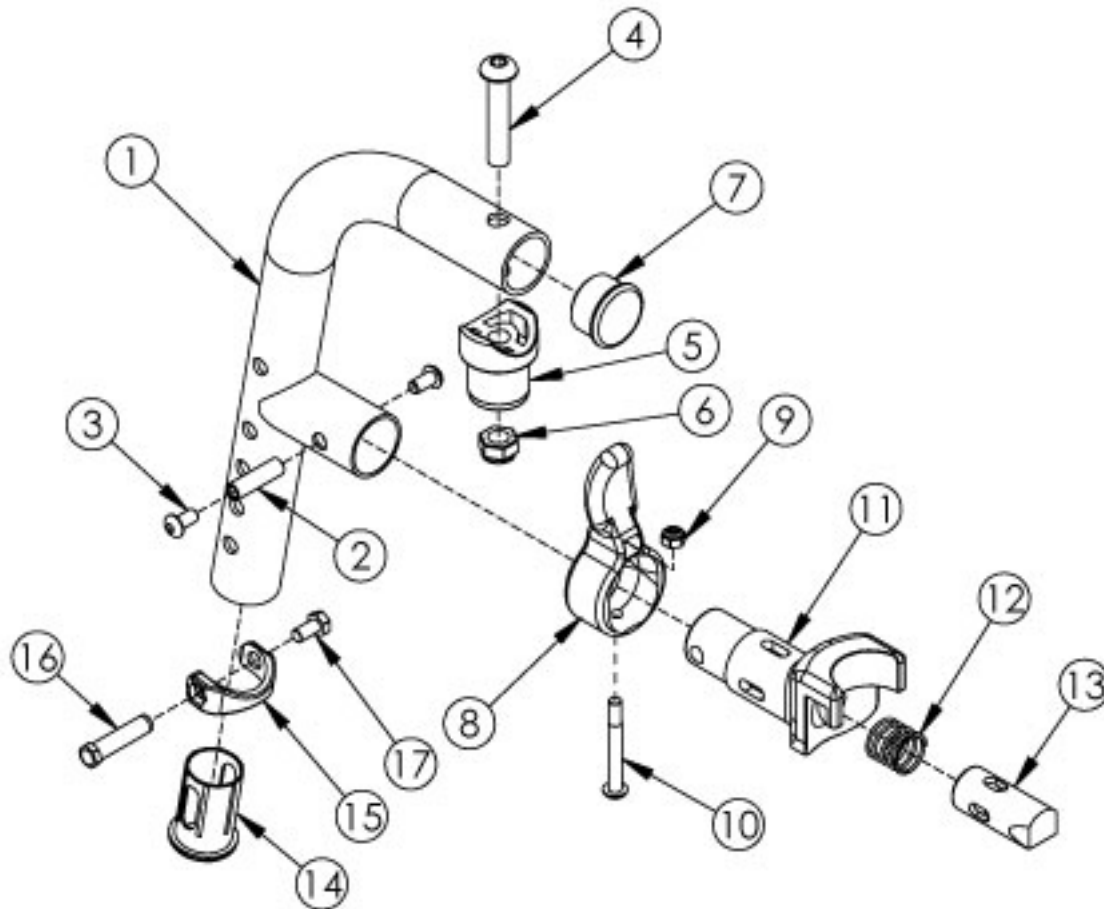

Liberty 80 Degree Extension Mount Hanger

Please Note: If chair was built with hangers omitted, then latch blocks need to be ordered with hangers. Please reference the "Seat Frame" parts manual page.

Item Number	Part Number	Description	Quantity
1, 7, 14	___338	Hanger Tube Assm 80 Extension Mount ___	1
1-17	504637___	Hanger Assm 80 Extension Mount 4-Way - In-Line	1
1-17	504659___	Hanger Assm 80 Extension Mount 4-Way - Out Left	1
1-17	504660___	Hanger Assm 80 Extension Mount 4-Way - Out Right	1
8-13	003225	Assembled 4-Way In Line Hanger Release	1
8-13	003225INST	Assembled 4-Way In Line Hanger Release with Instruction	1
8-13	003643	Assembled 4-Way Out Hanger Release, Left	1
8-13	003643INST	Assembled 4-Way Out Hanger Release, Left with Instruction	1
8-13	003642	Assembled 4-Way Out Hanger Release, Right	1

Item Number	Part Number	Description	Quantity
8-13	003642INST	Assembled 4-Way Out Hanger Release, Right with Instruction	1
2	000073	M5 x 24 Threaded Barrel	1
3	100669	M5 x 10 BTN SHCS BLKZC w/Patch	2
4	100673	M8 x 45 BTN SHCS BLKZC	1
5	000032	Footrest Hanger Pivot Saddle	1
6	100659	M8 Nylock Nut Blk Zn	1
7	100804	Tube End Plug 1"	1
8	003228	Hanger Latch, 4-Way, Lever	1
8	003228INST	Hanger Latch, 4-Way, Lever with Instruction	1
9	100657	M5 Nylock Nut Blk Zn	1
10	001374	M5 x 40 BHCS P/THD BLKZC	1
11	003226	Hanger Latch Bracket	1
11	003226INST	Hanger Latch Bracket with 4-way Release Instruction	1
12	000119	Hanger Spring	1
13	003227	Hanger Latch Pin	1
13	003227INST	Hanger Latch Pin with 4-Way Release Instruction	1
14	000034	Sleeve 3/4" x 1 1/2"	1
15	000988	Fastener Retainer	1
16	000987	Threaded Fastener	1
17	200427	M5 x 10 CLS8.8 HHCS ZC w/Patch DIN933	1