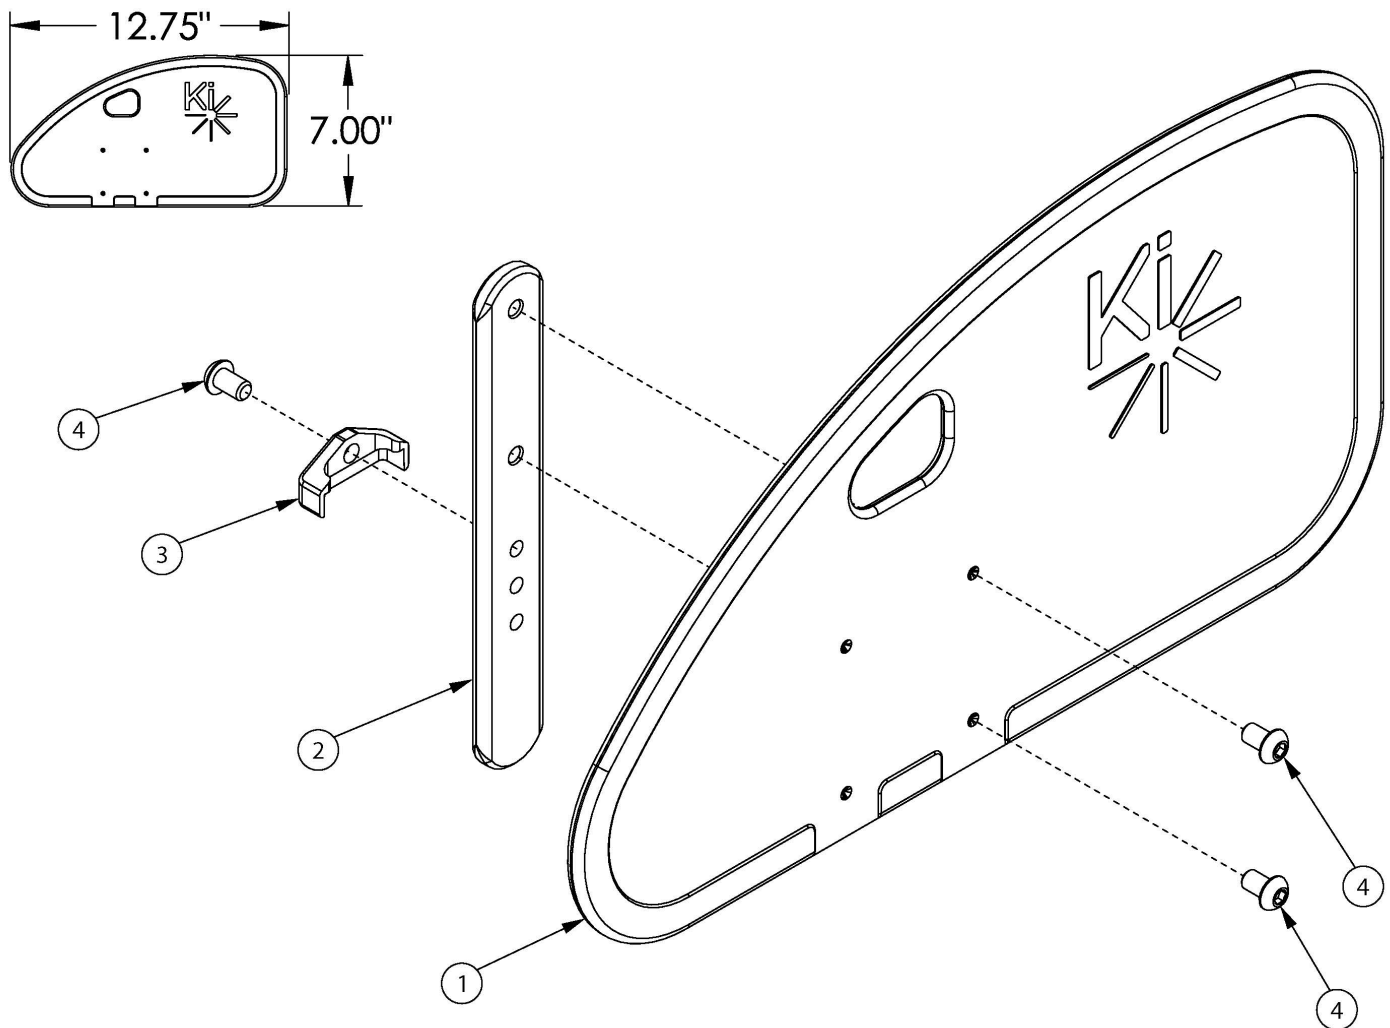

# Rogue XP Side Guards - Removable Adult Composite

If retrofitting, side guard receivers may be required

Item Number	Part Number	Description	Quantity
1-4	112578	Side Guard Assembly, Rear Drilled, Left <i>Used on all configurations of rigid chairs.</i>	1
1-4	112579	Side Guard Assembly, Rear Drilled, Right <i>Used on all configurations of rigid chairs.</i>	1
1-4	112580	Side Guard Assembly, Rear Drilled, PAIR <i>Used on all configurations of rigid chairs.</i>	1
1	112574	Side Guard Panel Rear Drilled	1
2	000140	Side Guard Post	1
3	001342	Side Guard Post Stop	1

Item Number	Part Number	Description	Quantity
4	101184	M6 x 10 BTN SHCS BLKZC w/Patch	3